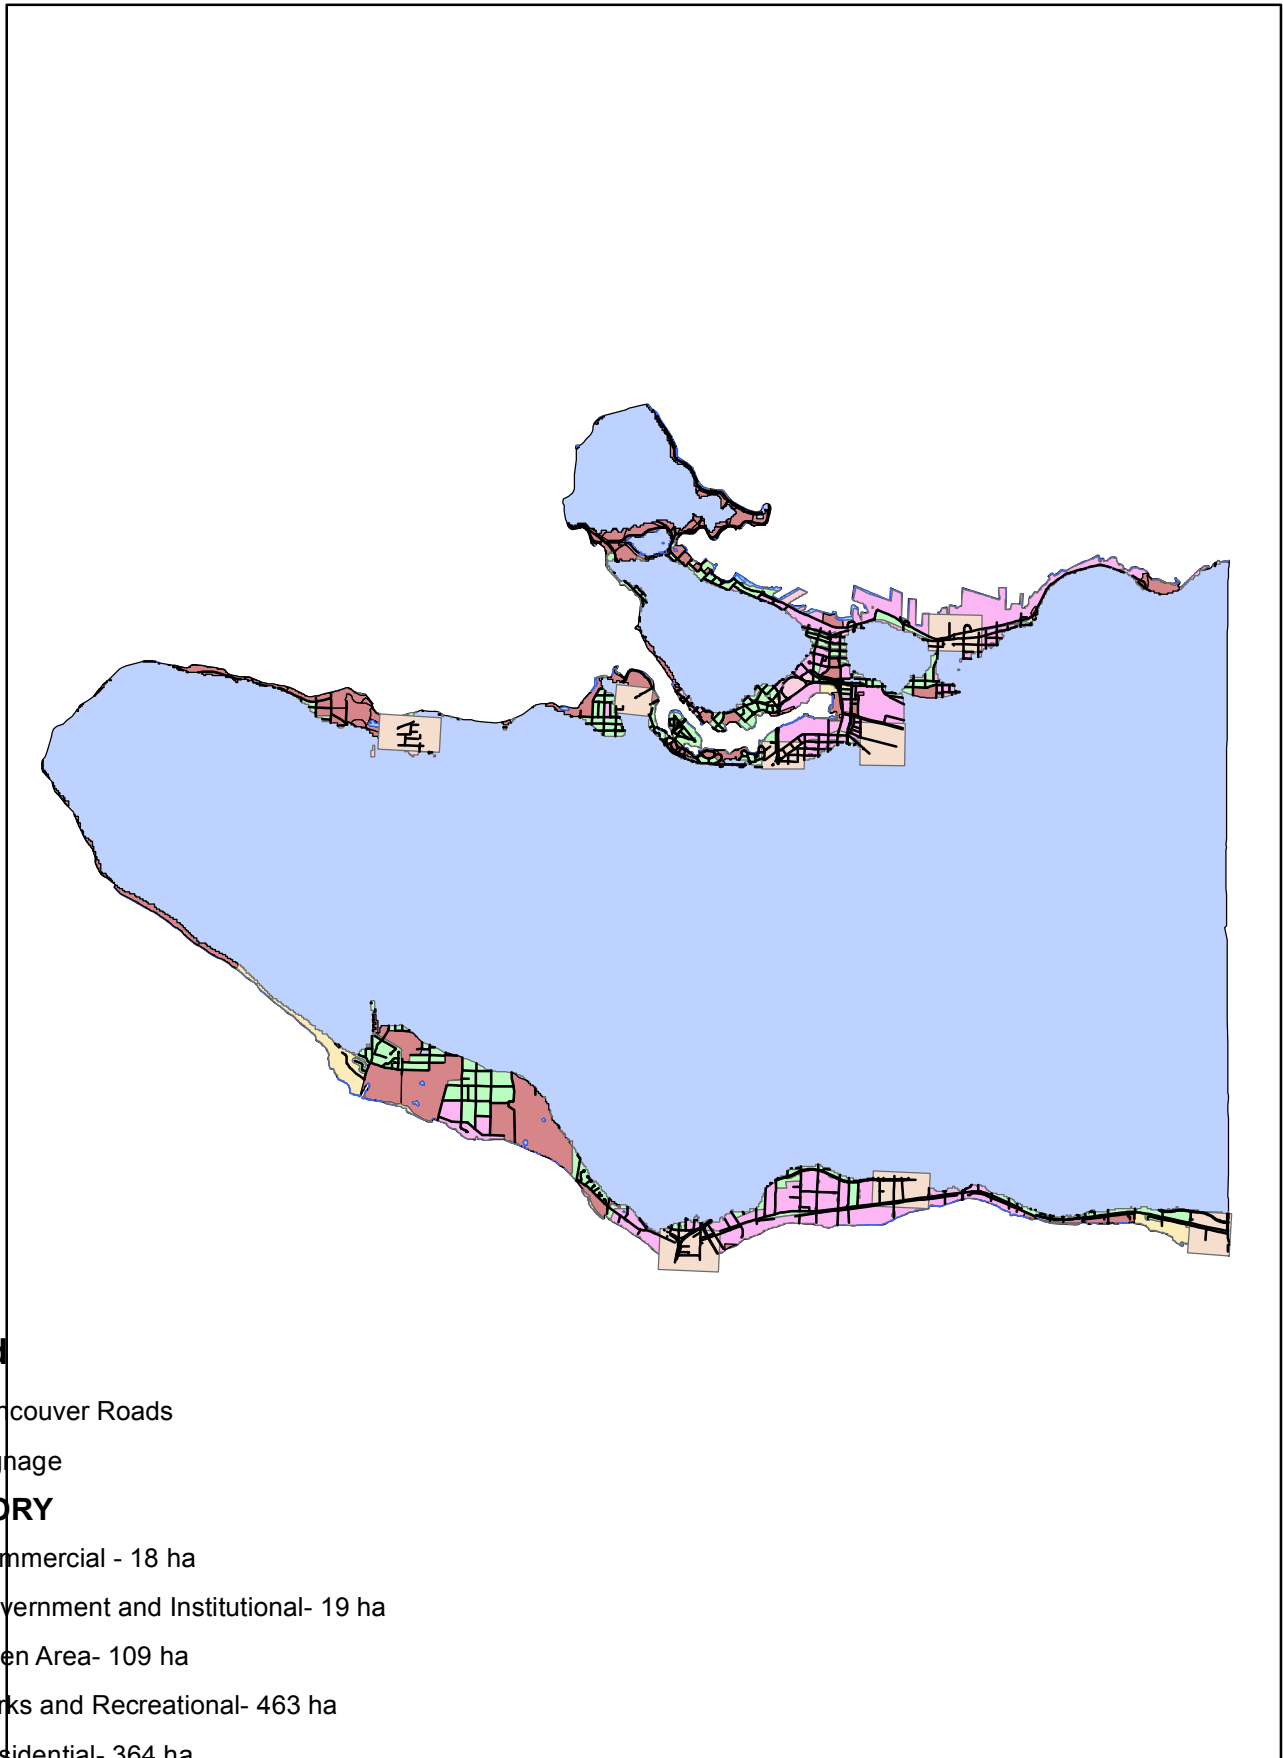

Vancouver Tsunami Danger Zones

Legend

— Vancouver Roads

Signage

CATEGORY

Commercial - 18 ha

Government and Institutional- 19 ha

Open Area- 109 ha

Parks and Recreational- 463 ha

Residential- 364 ha

Resource and Industrial- 585 ha

Waterbody- 30 ha

Vancouvermask

0 0.5 1 2 3 4 Kilometers