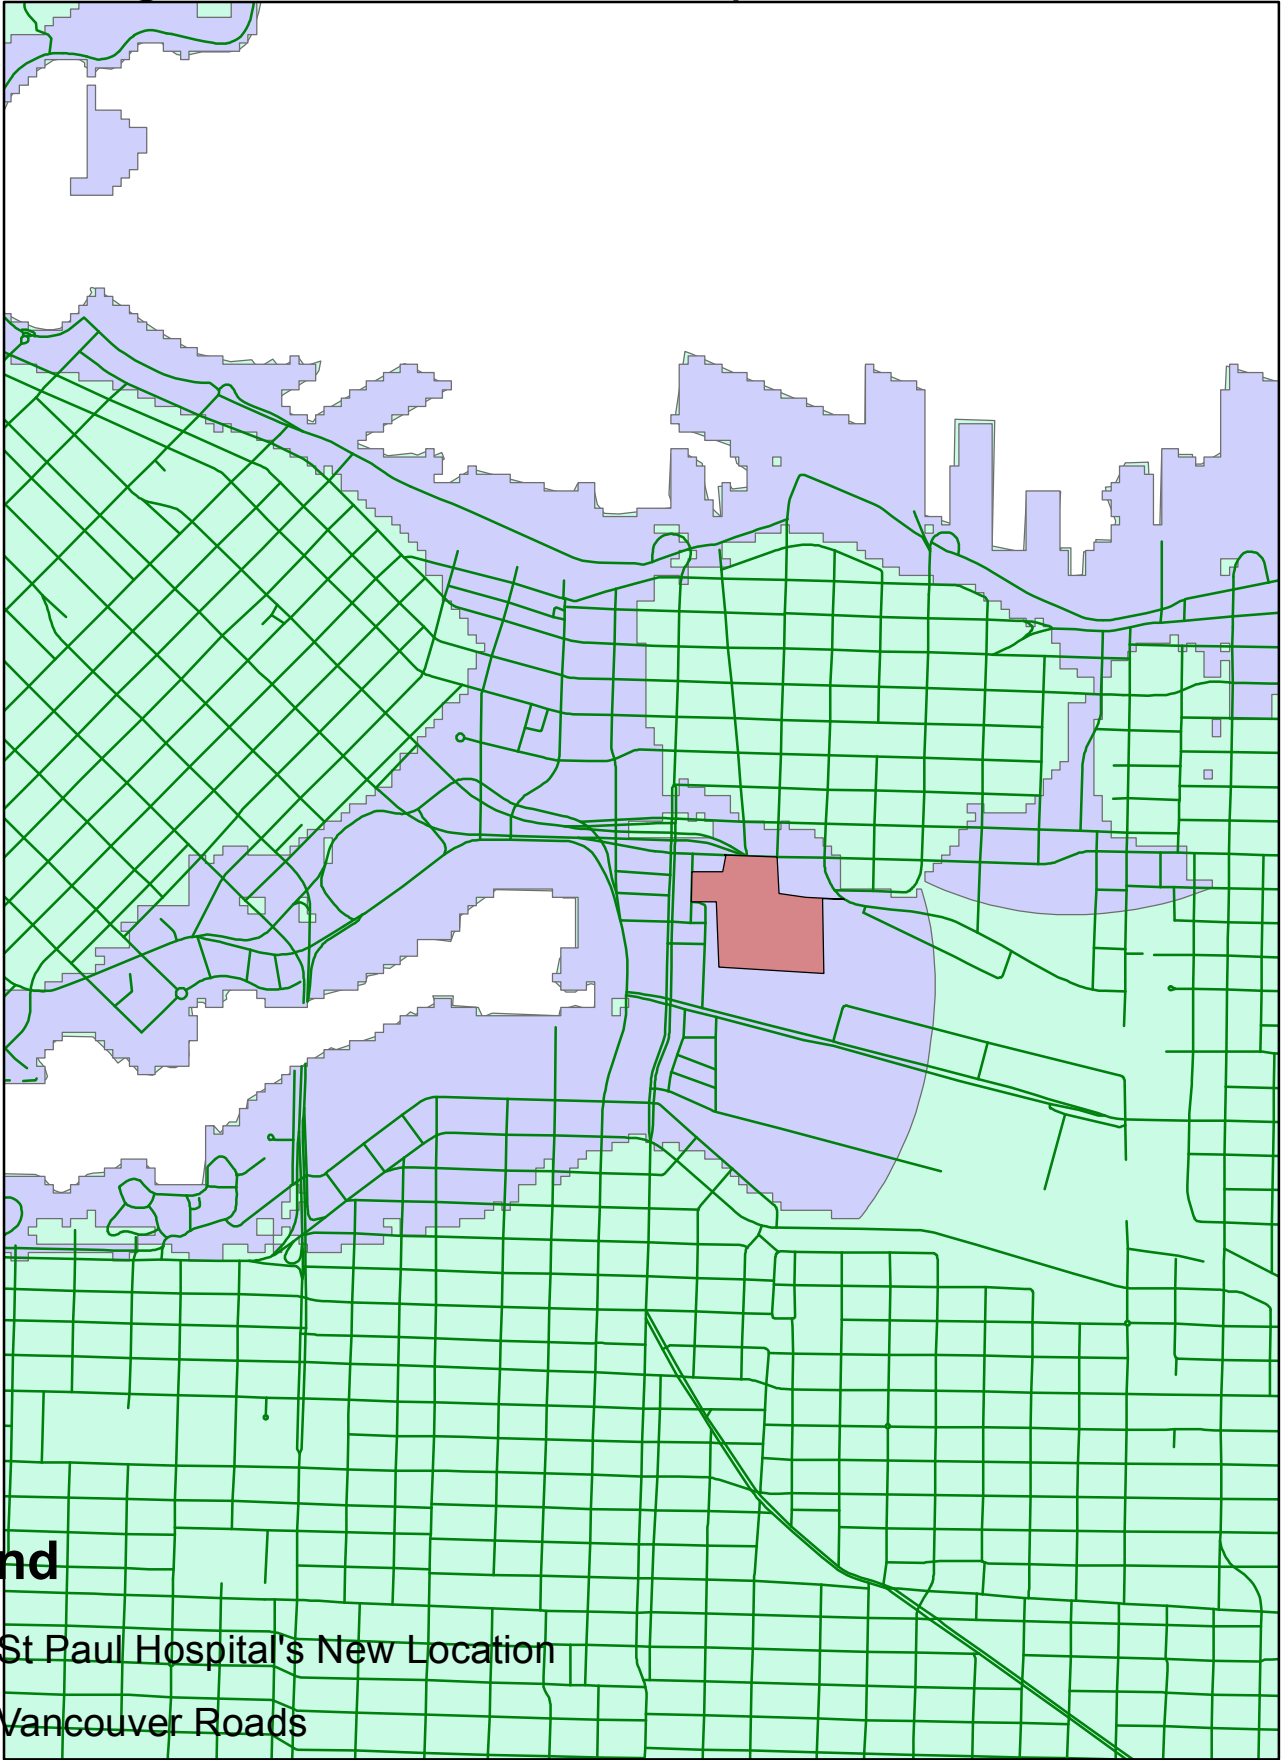

# Danger Zone of St Paul Hospital's New Location

## Legend

-  St Paul Hospital's New Location
-  Vancouver Roads
-  Danger Zones
-  Vancouver mask

0 0.15 0.3 0.6 0.9 1.2 Kilometers