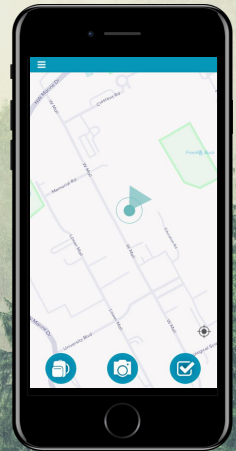

TAKE A WALK THROUGH THE ECOLOGY AND RECENT DISTURBANCE HISTORY OF PACIFIC SPIRIT PARK

FOREST EXPLORE

AN AUGMENTED-REALITY APP FOR ECOSYSTEM SCIENCE IN PACIFIC SPIRIT PARK

1. DOWNLOAD '**EXPLORE AR**' ON THE APP STORE OR GOOGLE PLAY
2. LAUNCH TOUR USING THE QR CODE

HAVE YOU EVER WONDERED WHY PACIFIC SPIRIT PARK LOOKS THE WAY IT DOES?

The Forest Explore app turns your smartphone into a learning and discovery tool, useful to both students and the public alike.

Walk along trails as you learn how disturbance alters the forest for generations, how scientists determine the age of trees, what an invasive species is and how to identify native tree species!

Audiovisuals and interactive questions help maximize your Pacific Spirit Park experience!

SEE YOUR LOCATION IN REAL TIME ON THE MAP

SAVE MEDIA FOR LISTENING AFTER THE TOUR IS DONE

TEST YOUR LEARNING WITH QUESTIONS THROUGHOUT