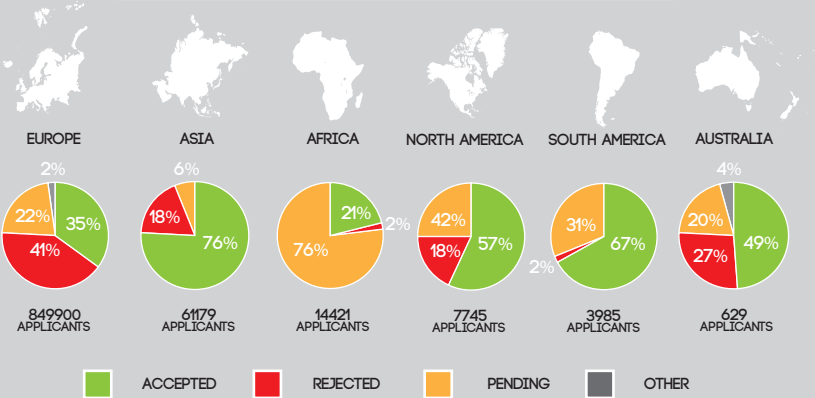

WHERE DO SYRIAN REFUGEES WANT TO GO?

SYRIAN REFUGEE ASYLUM SEEKERS FROM 2011 - 2015

ACCEPTANCE RATES BY CONTINENT

WHICH COUNTRIES ARE ACCEPTING THE MOST APPLICANTS?

SINCE 2011, 1065617 SYRIANS HAVE APPLIED FOR REFUGEE STATUS. UNTIL 2015, **TWO THIRDS** OF APPLICATIONS AROUND THE WORLD HAVE BEEN REJECTED, OR ARE STILL CURRENTLY UNRESOLVED.

GLOBAL ACCEPTANCE RATE