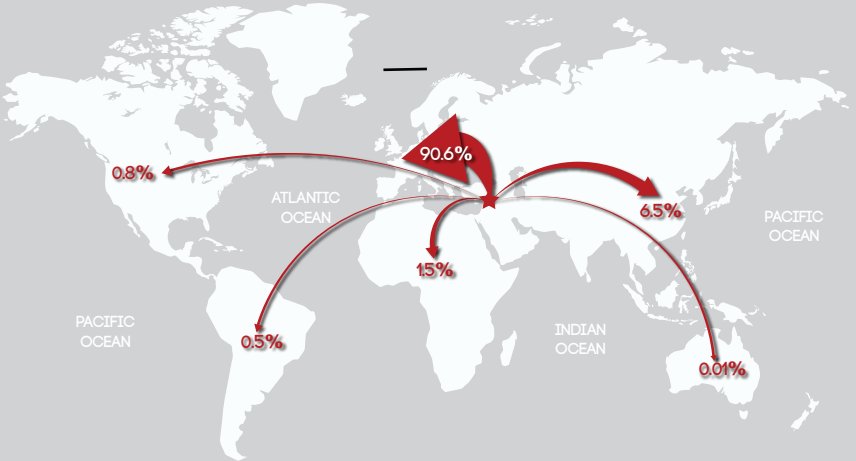

WHERE DO SYRIAN REFUGEES WANT TO GO?

SYRIAN REFUGEE ASYLUM SEEKERS FROM 2011 - 2015

ACCEPTANCE RATES BY CONTINENT

WHICH COUNTRIES ARE ACCEPTING THE MOST APPLICANTS?

SINCE 2011, 1065617 SYRIANS HAVE APPLIED FOR REFUGEE STATUS. UNTIL 2015, **TWO THIRDS** OF APPLICATIONS AROUND THE WORLD HAVE BEEN REJECTED, OR ARE STILL CURRENTLY UNRESOLVED.

GLOBAL ACCEPTANCE RATE