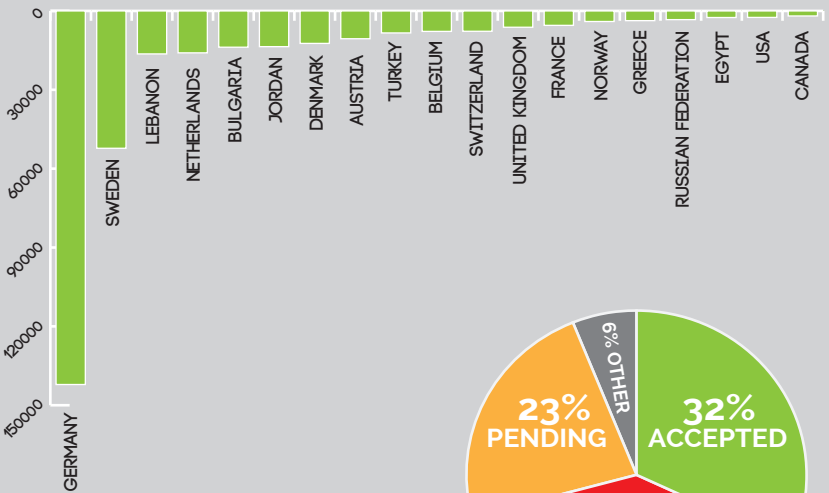

WHERE DO SYRIAN REFUGEES WANT TO GO?

SYRIAN REFUGEE ASYLUM SEEKERS FROM 2011 - 2015

ACCEPTANCE RATES BY CONTINENT

WHICH COUNTRIES ARE ACCEPTING THE MOST APPLICANTS?

SINCE 2011, 1065617 SYRIANS HAVE APPLIED FOR REFUGEE STATUS. UNTIL 2015, **TWO THIRDS** OF APPLICATIONS AROUND THE WORLD HAVE BEEN REJECTED, OR ARE STILL CURRENTLY UNRESOLVED.

GLOBAL ACCEPTANCE RATE