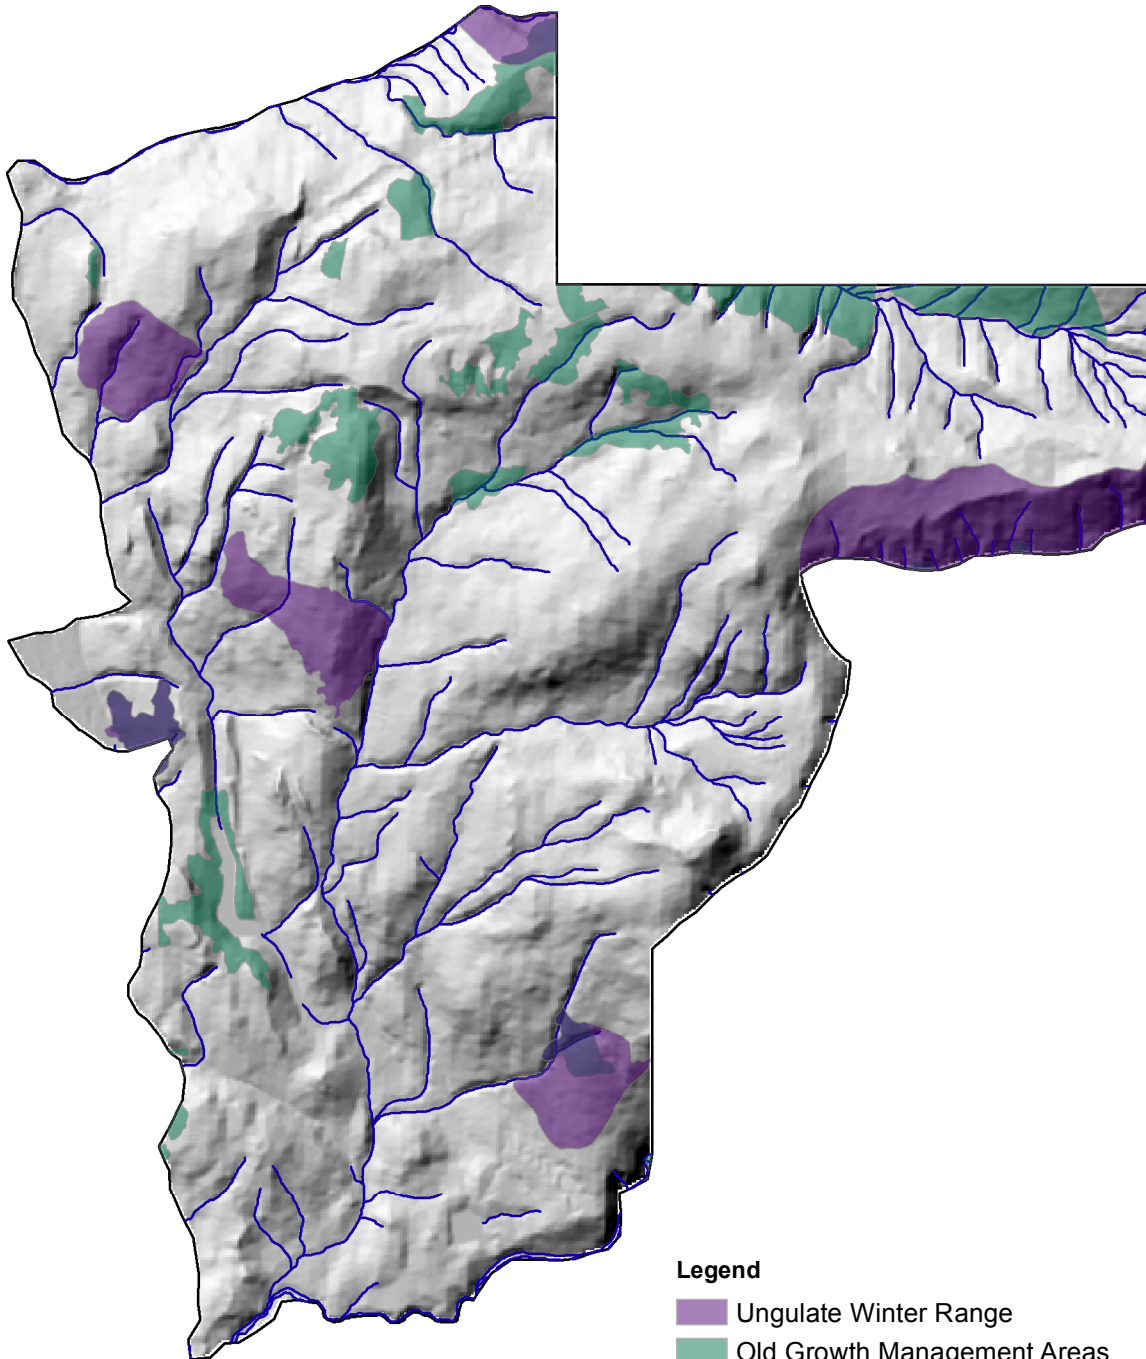

Project Area (Hillshade): Rivers, Old Growth & Ungulate Areas

Legend

- Ungulate Winter Range
- Old Growth Management Areas
- TRIM Rivers

Project_boundary

- Project Boundary (thin black line)

hillshade

Value