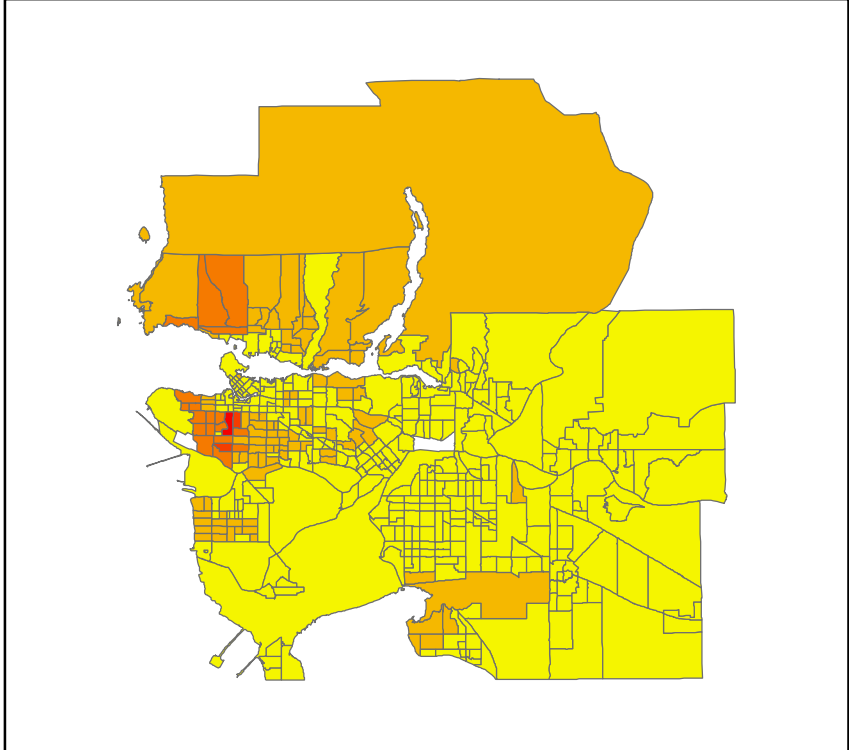

Vancouver Housing Cost By Cencus Tract (CT) with Different Classification Methods

Natural Breaks

Equal Interval

Standard Deviation

Manual (logarithmic)