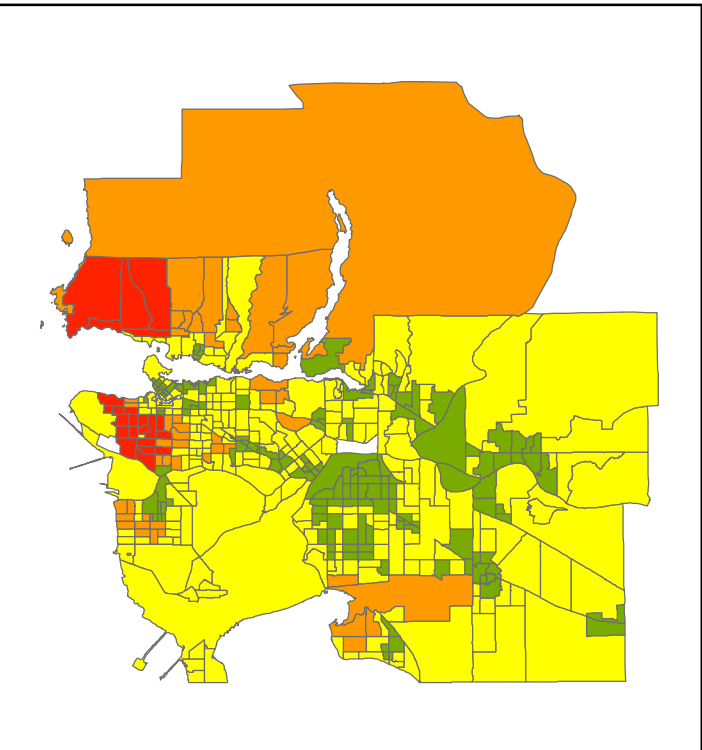

Vancouver Housing Cost By Cencus Tract (CT) with Different Classification Methods

Natural Breaks

Equal Interval

Standard Deviation

Manual (logarithmic)