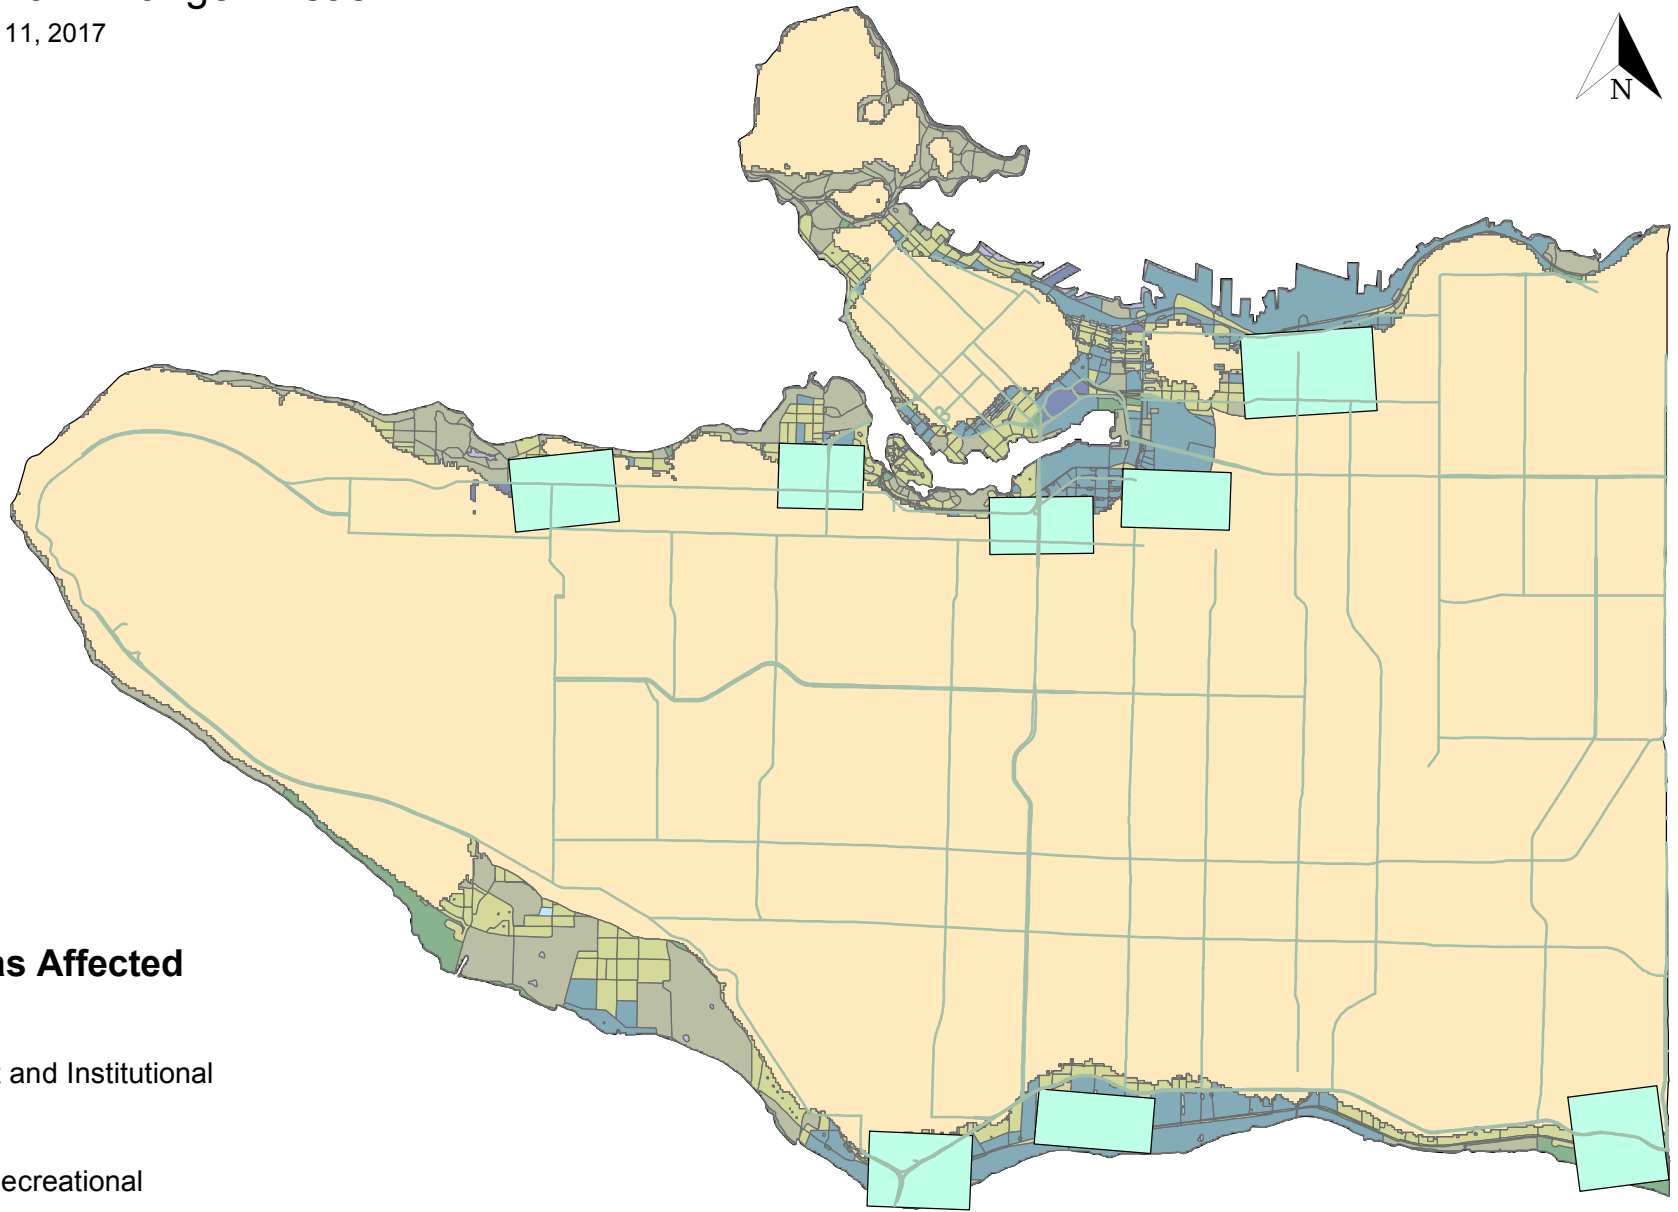

Vancouver Tsunami Danger Areas

Bethany Wat | October 11, 2017

Legend

ROAD_TYPE

— 4

Signage

Land Use Areas Affected

Commercial

Government and Institutional

Open Area

Parks and Recreational

Residential

Resource and Industrial

Waterbody

Danger Zone

Vancouver