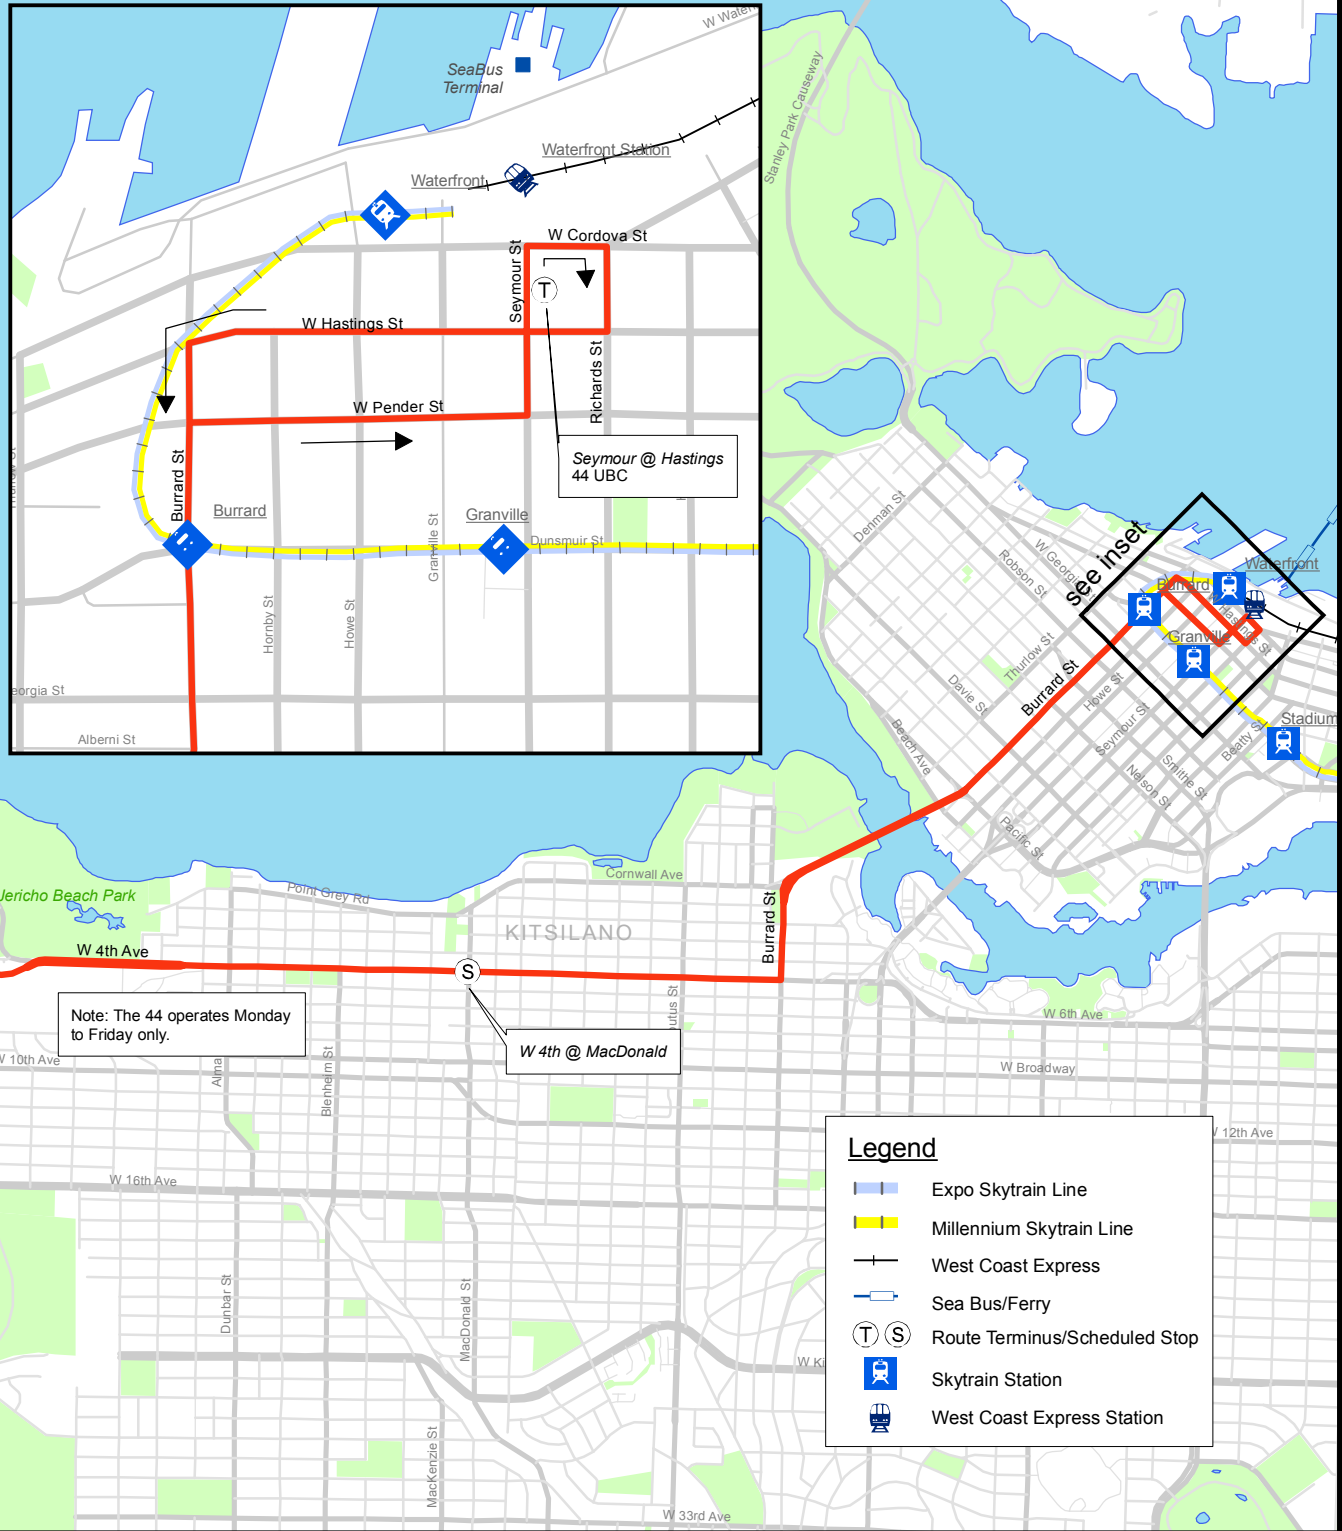

44 UBC/Downtown

October, 2006

For route and schedule information, visit www.translink.bc.ca

CMBC Service Planning

Legend

-  Expo Skytrain Line
-  Millennium Skytrain Line
-  West Coast Express
-  Sea Bus/Ferry
-  Skytrain Station
-  West Coast Express Station
-  Route Terminus/Scheduled Stop