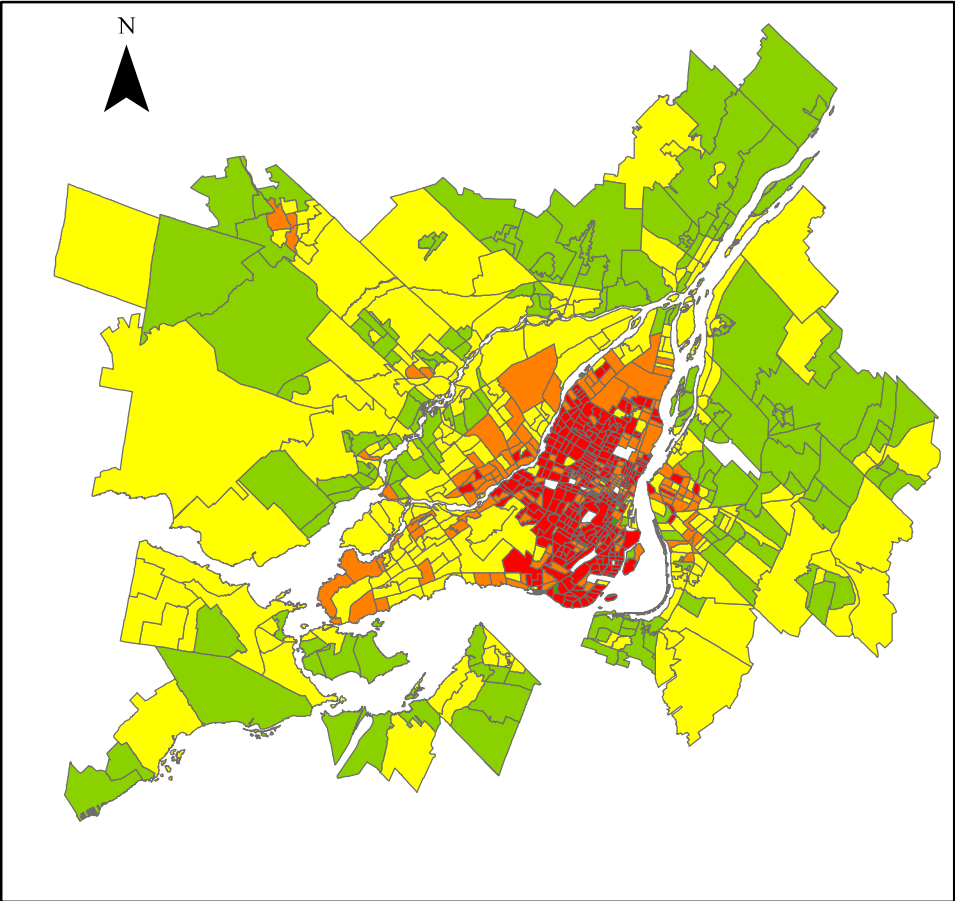

Affordability Analysis: Comparing Vancouver and Montreal

Montreal

Cost of Houses in Montreal (\$)

Legend

MontCT

shelter / inc

- 0.000 - 0.01000
- Affordable
- Moderately Unaffordable
- Seriously Unaffordable
- Severely Unaffordable

Vancouver

Cost of Houses in Vancouver (\$)

Legend

VanCT

shelter / inc

- 0.000 - 0.01000
- Affordable
- Moderately Unaffordable
- Seriously Unaffordable
- Severely Unaffordable