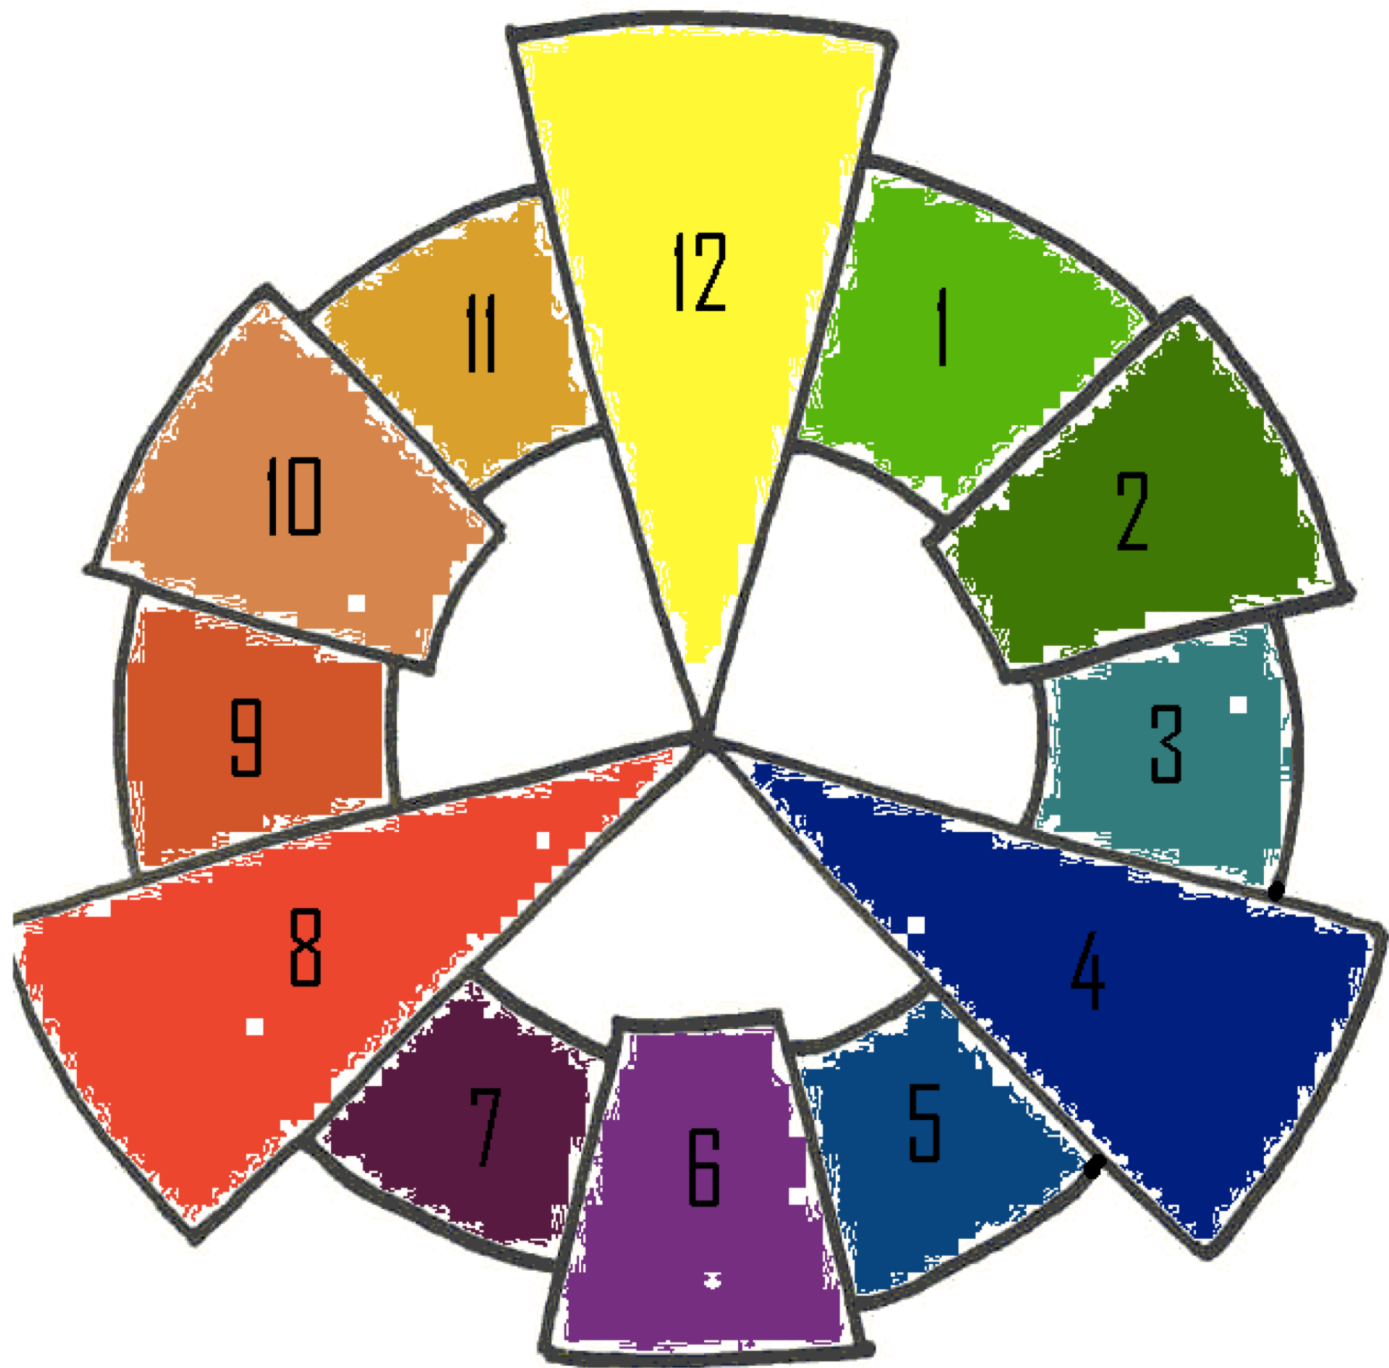

# **Colour Wheel**

**Art 8**

# Primary Colors

**Secondary Colors**

## **Intermediate Colors (Tertiary).**

**See the 2<sup>nd</sup> page of this  
presentation  
(the circular wheel).**

**These are colours like  
Yellow-Green,  
Yellow-Orange!**

**Split Complementary Colours**

## **Analogous Colours**

**3-4 colours that sit beside each other on the wheel**

**CANNOT have two primary colours in this scheme**

WARM COLORS

COOL COLORS