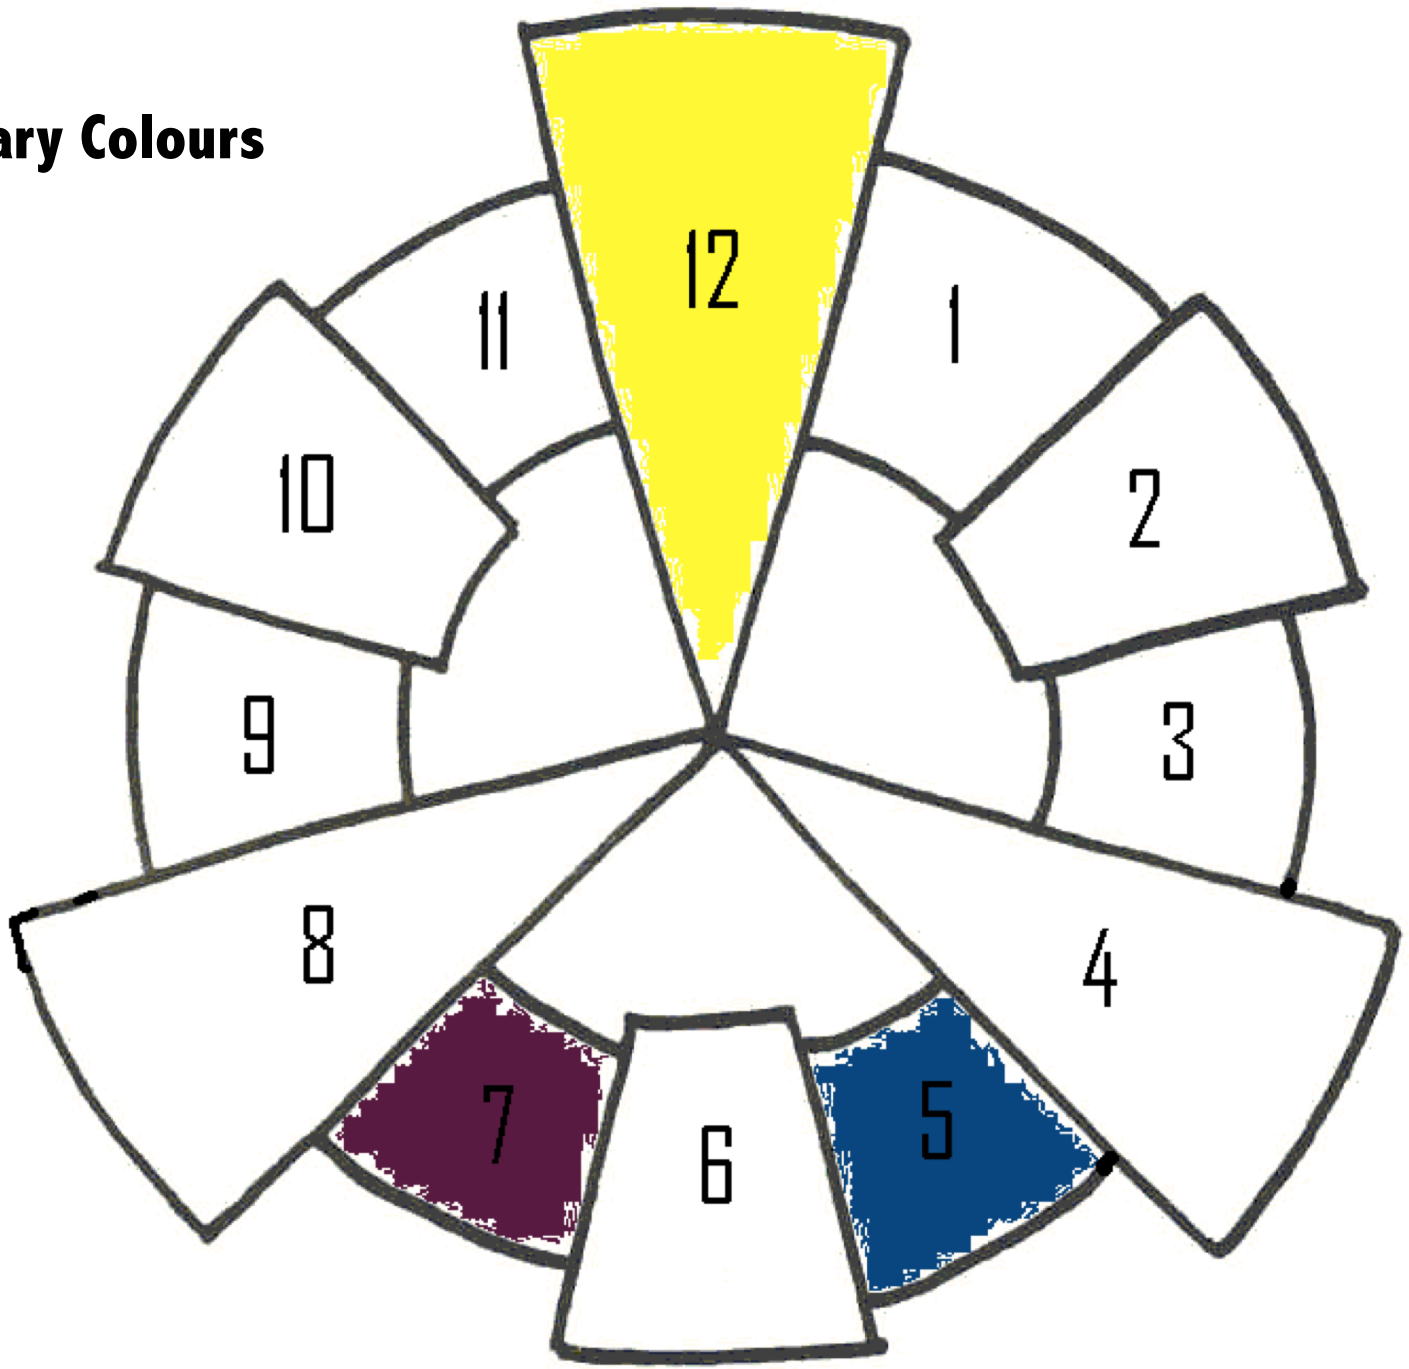

# **Colour Wheel**

**Art 8**

# Primary Colors

**Secondary Colors**

## **Intermediate Colors (Tertiary).**

**See the 2<sup>nd</sup> page of this  
presentation  
(the circular wheel).**

**These are colours like  
Yellow-Green,  
Yellow-Orange!**

**Split Complementary Colours**

## **Analogous Colours**

**3-4 colours that sit beside each other on the wheel**

**CANNOT have two primary colours in this scheme**

WARM COLORS

COOL COLORS