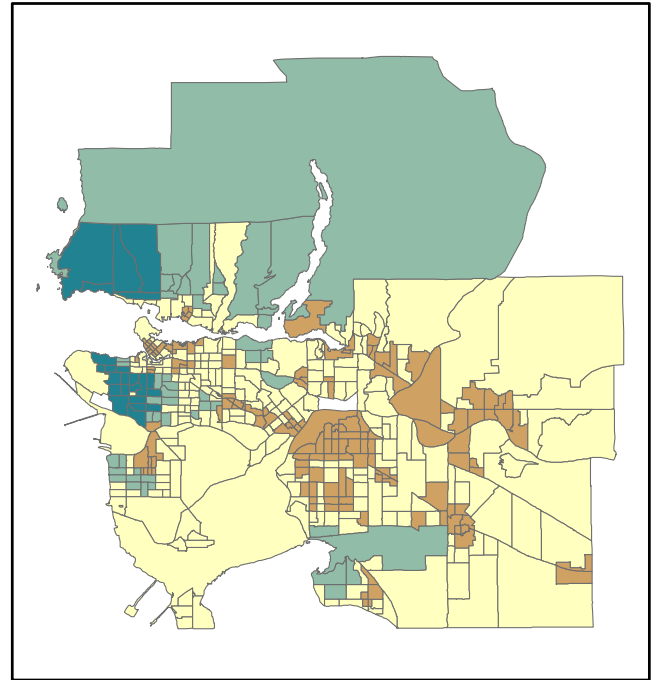

Data Classification Methods: Median Housing Costs in Vancouver

Natural Breaks

Standard Deviation

Equal Interval

Manual Breaks

Date: 2/23/2016
Author: Carly Gardner