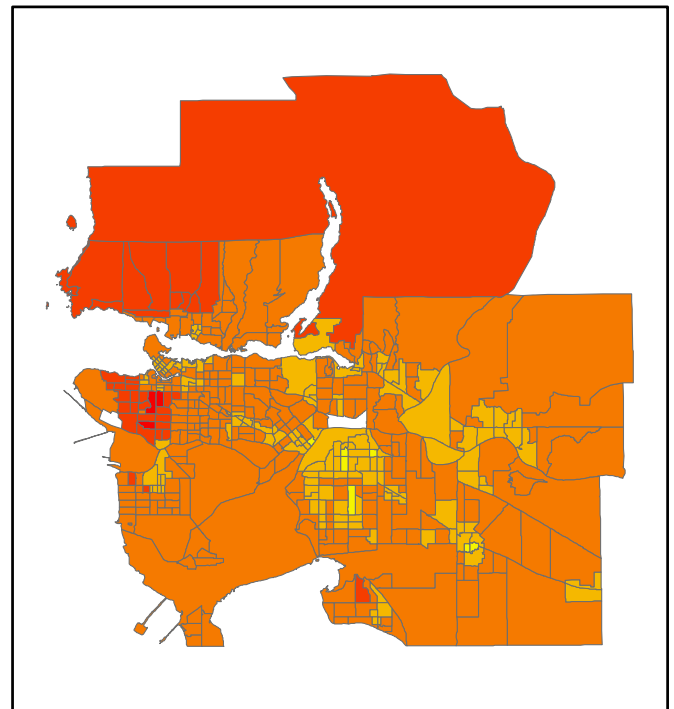

Data Classification Methods: Median Housing Costs in Vancouver

Natural Breaks

Standard Deviation

Equal Interval

Manual Breaks

Date: 2/23/2016
Author: Carly Gardner