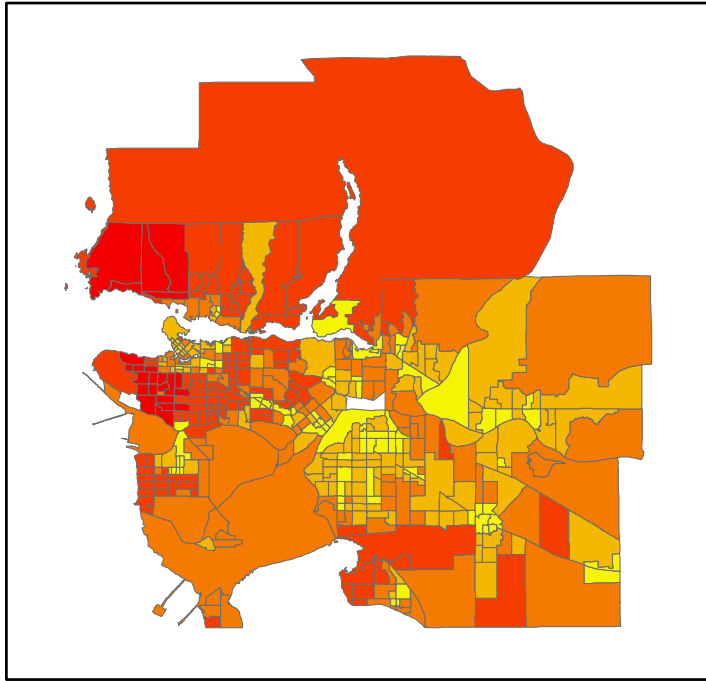

Data Classification Methods: Median Housing Costs in Vancouver

Natural Breaks

Standard Deviation

Equal Interval

Manual Breaks

Date: 2/23/2016
Author: Carly Gardner