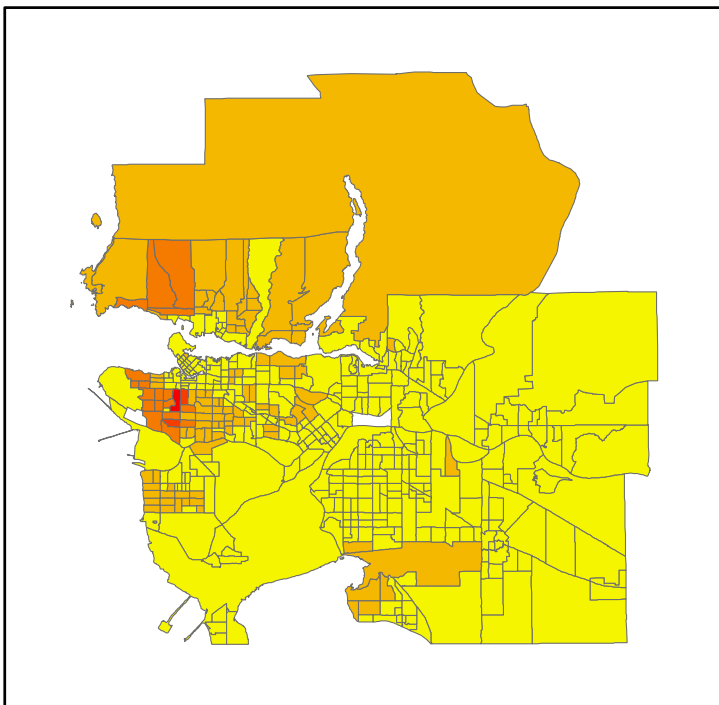

Data Classification Methods: Median Housing Costs in Vancouver

Natural Breaks

Standard Deviation

Equal Interval

Manual Breaks

Date: 2/23/2016
Author: Carly Gardner