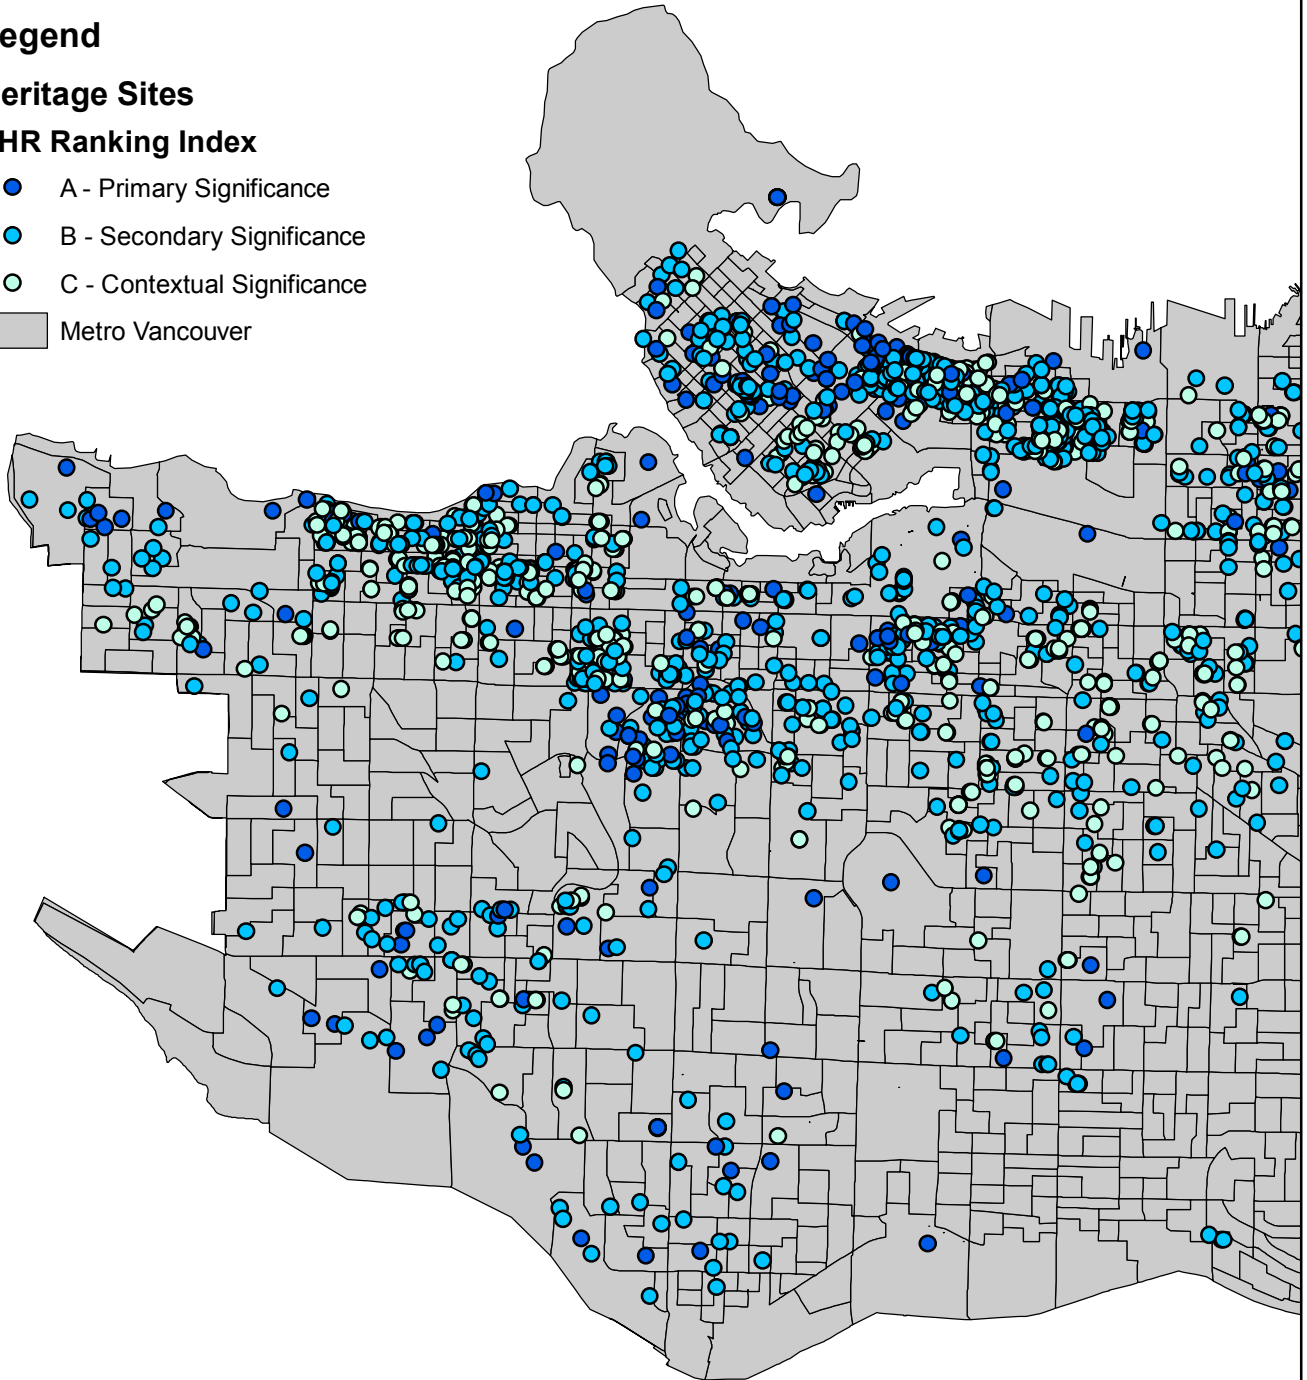

Heritage Sites in Metro Vancouver

Elsabe Fourie, Nicole Lee-Kauer, Casey Chun | UBC Geography | March 26th 2018

Legend

Heritage Sites

VHR Ranking Index

- A - Primary Significance
- B - Secondary Significance
- C - Contextual Significance
- Metro Vancouver

Coordinate System: NAD 1983 UTM Zone 10N

Projection: Transverse Mercator

Datum: North American 1983

Data Sources: Statistics Canada & City of Vancouver