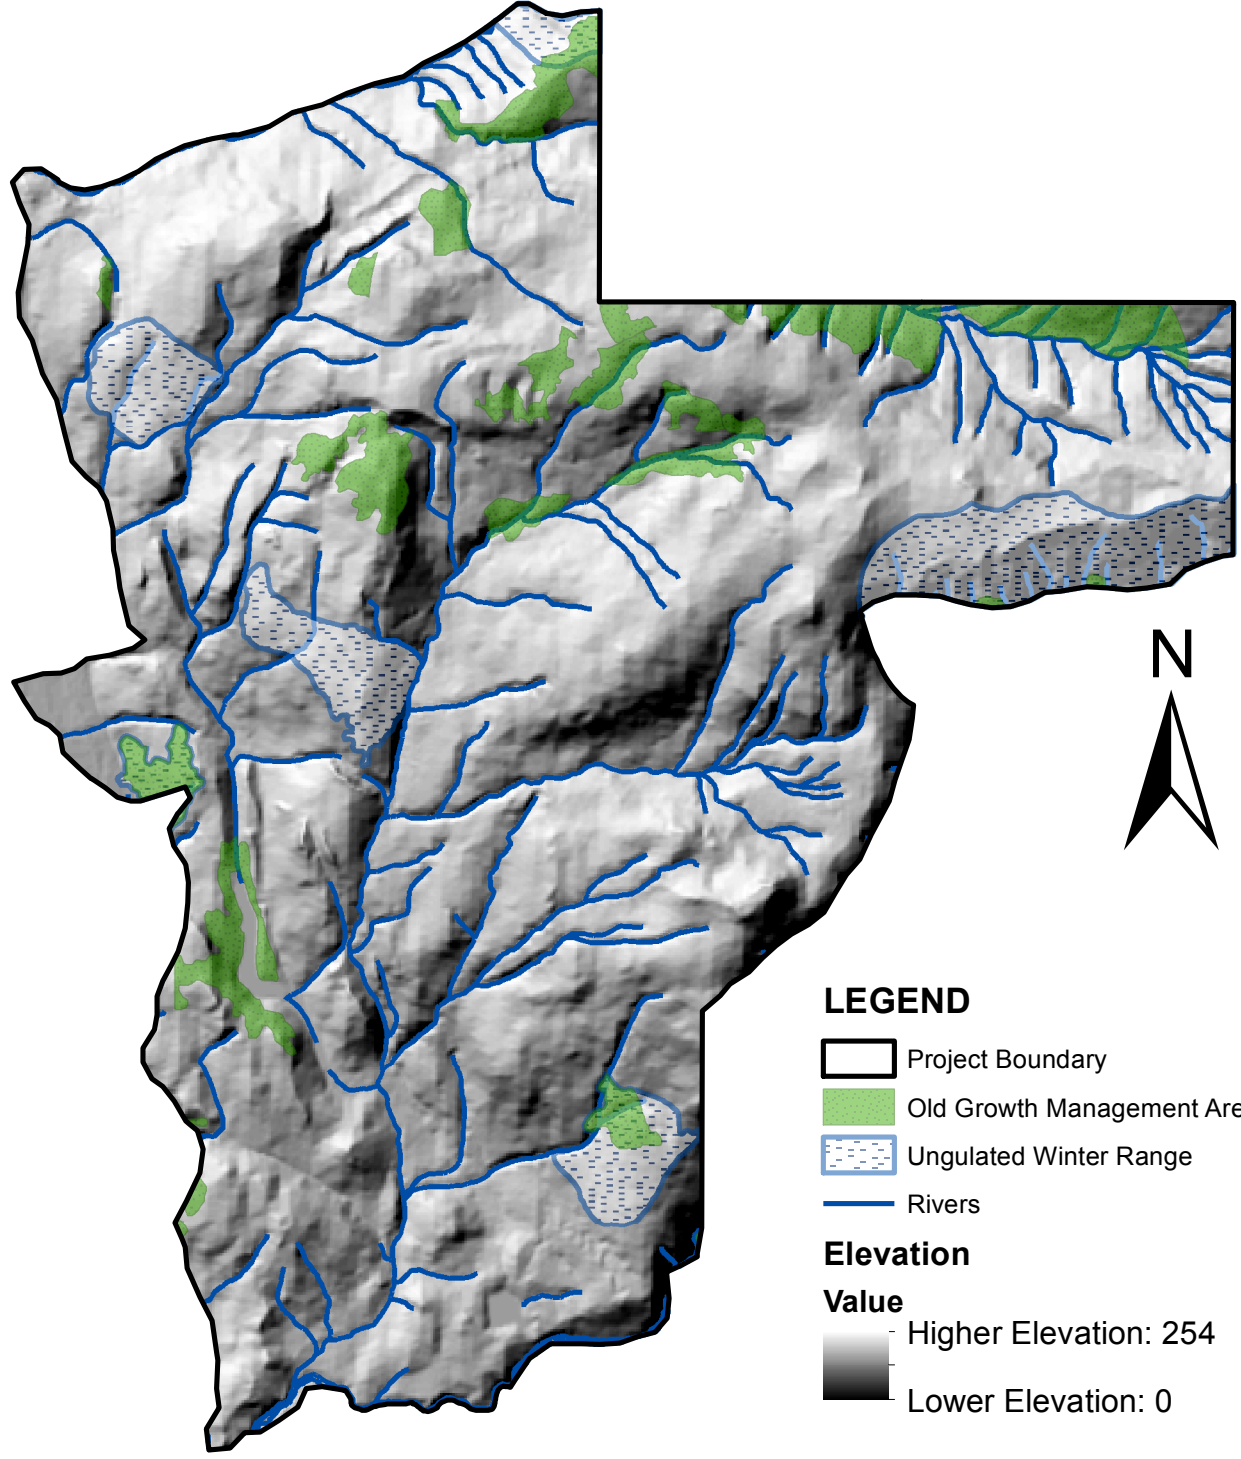

Hillshade of Project Area: with Rivers, Old Growth and Ungulated Areas

LEGEND

-  Project Boundary
-  Old Growth Management Areas
-  Ungulated Winter Range
-  Rivers

Elevation

- Value
-  Higher Elevation: 254
 -  Lower Elevation: 0