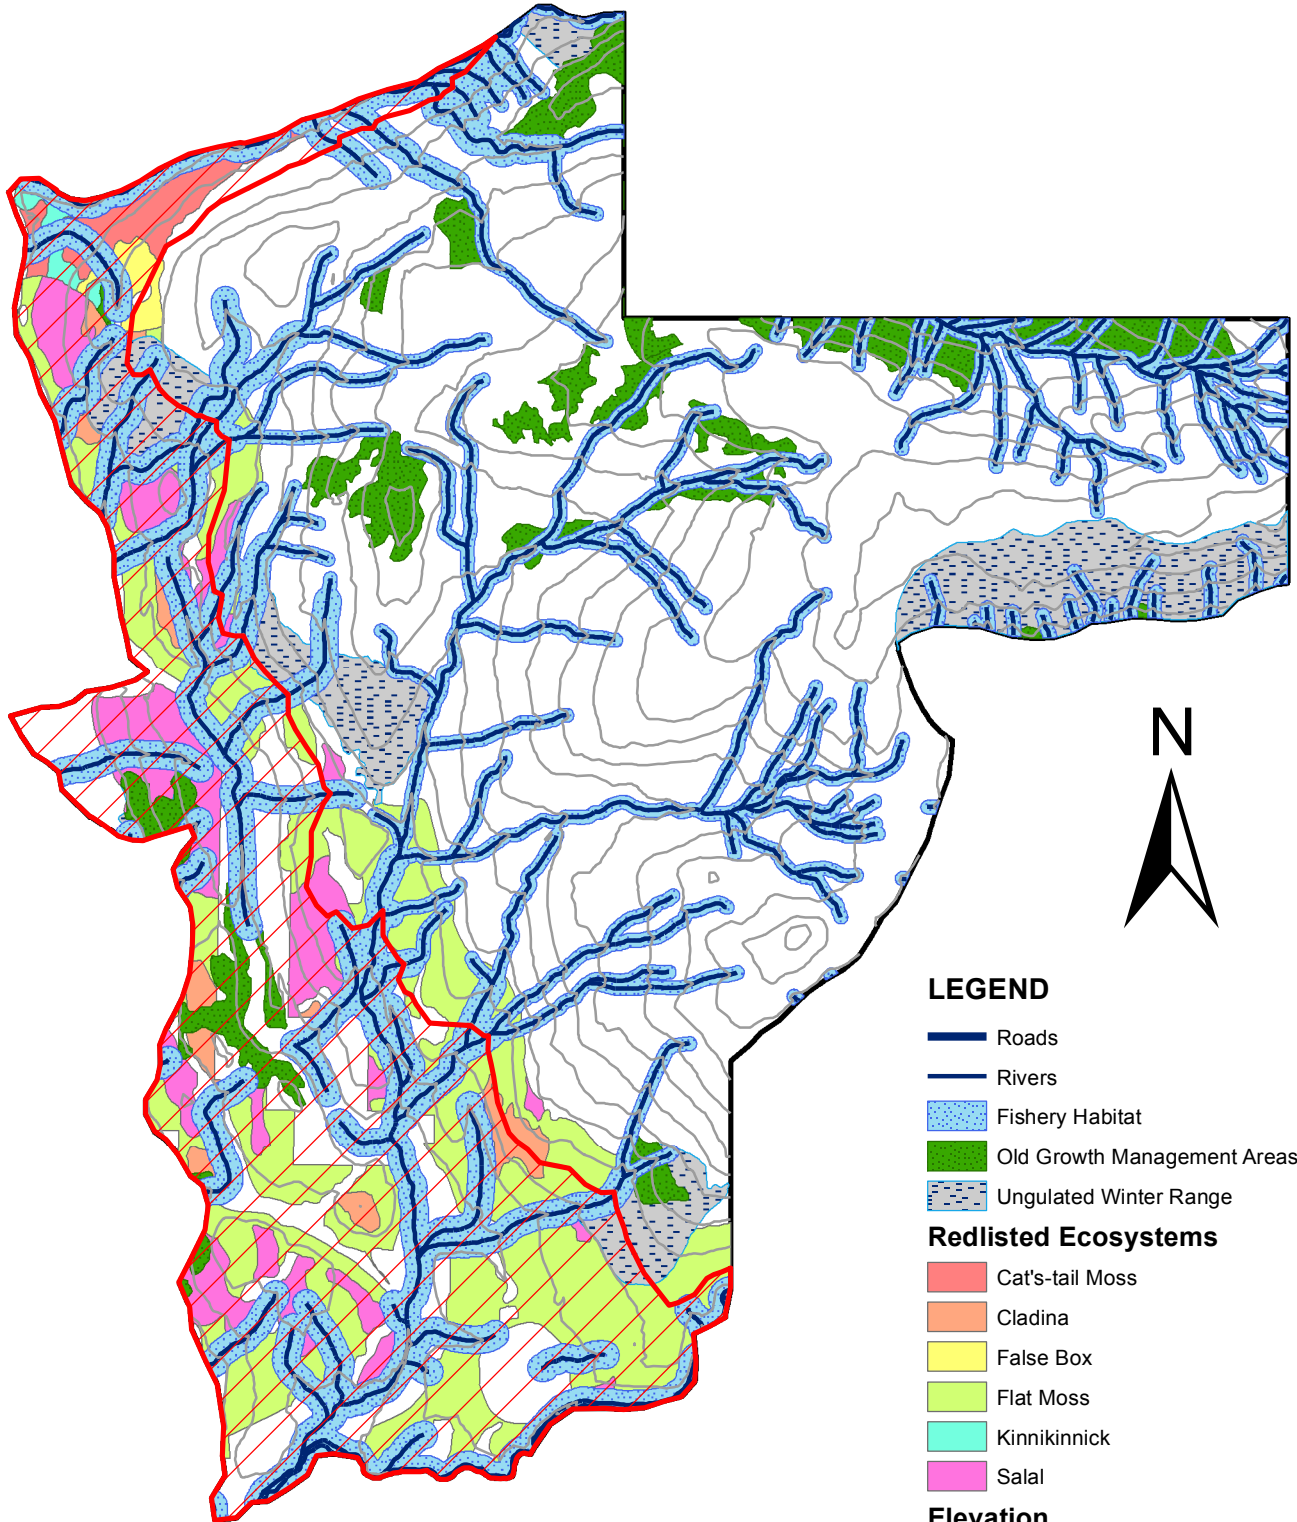

Protected Areas in the Project Area

LEGEND

- Roads
- Rivers
- Fishery Habitat
- Old Growth Management Areas
- Ungulated Winter Range

Redlisted Ecosystems

- Cat's-tail Moss
- Cladina
- False Box
- Flat Moss
- Kinnikinnick
- Salal

Elevation

- Areas Below 600 m
- 20 m Contours
- Project Boundary

0 1.25 2.5 5 Kilometers