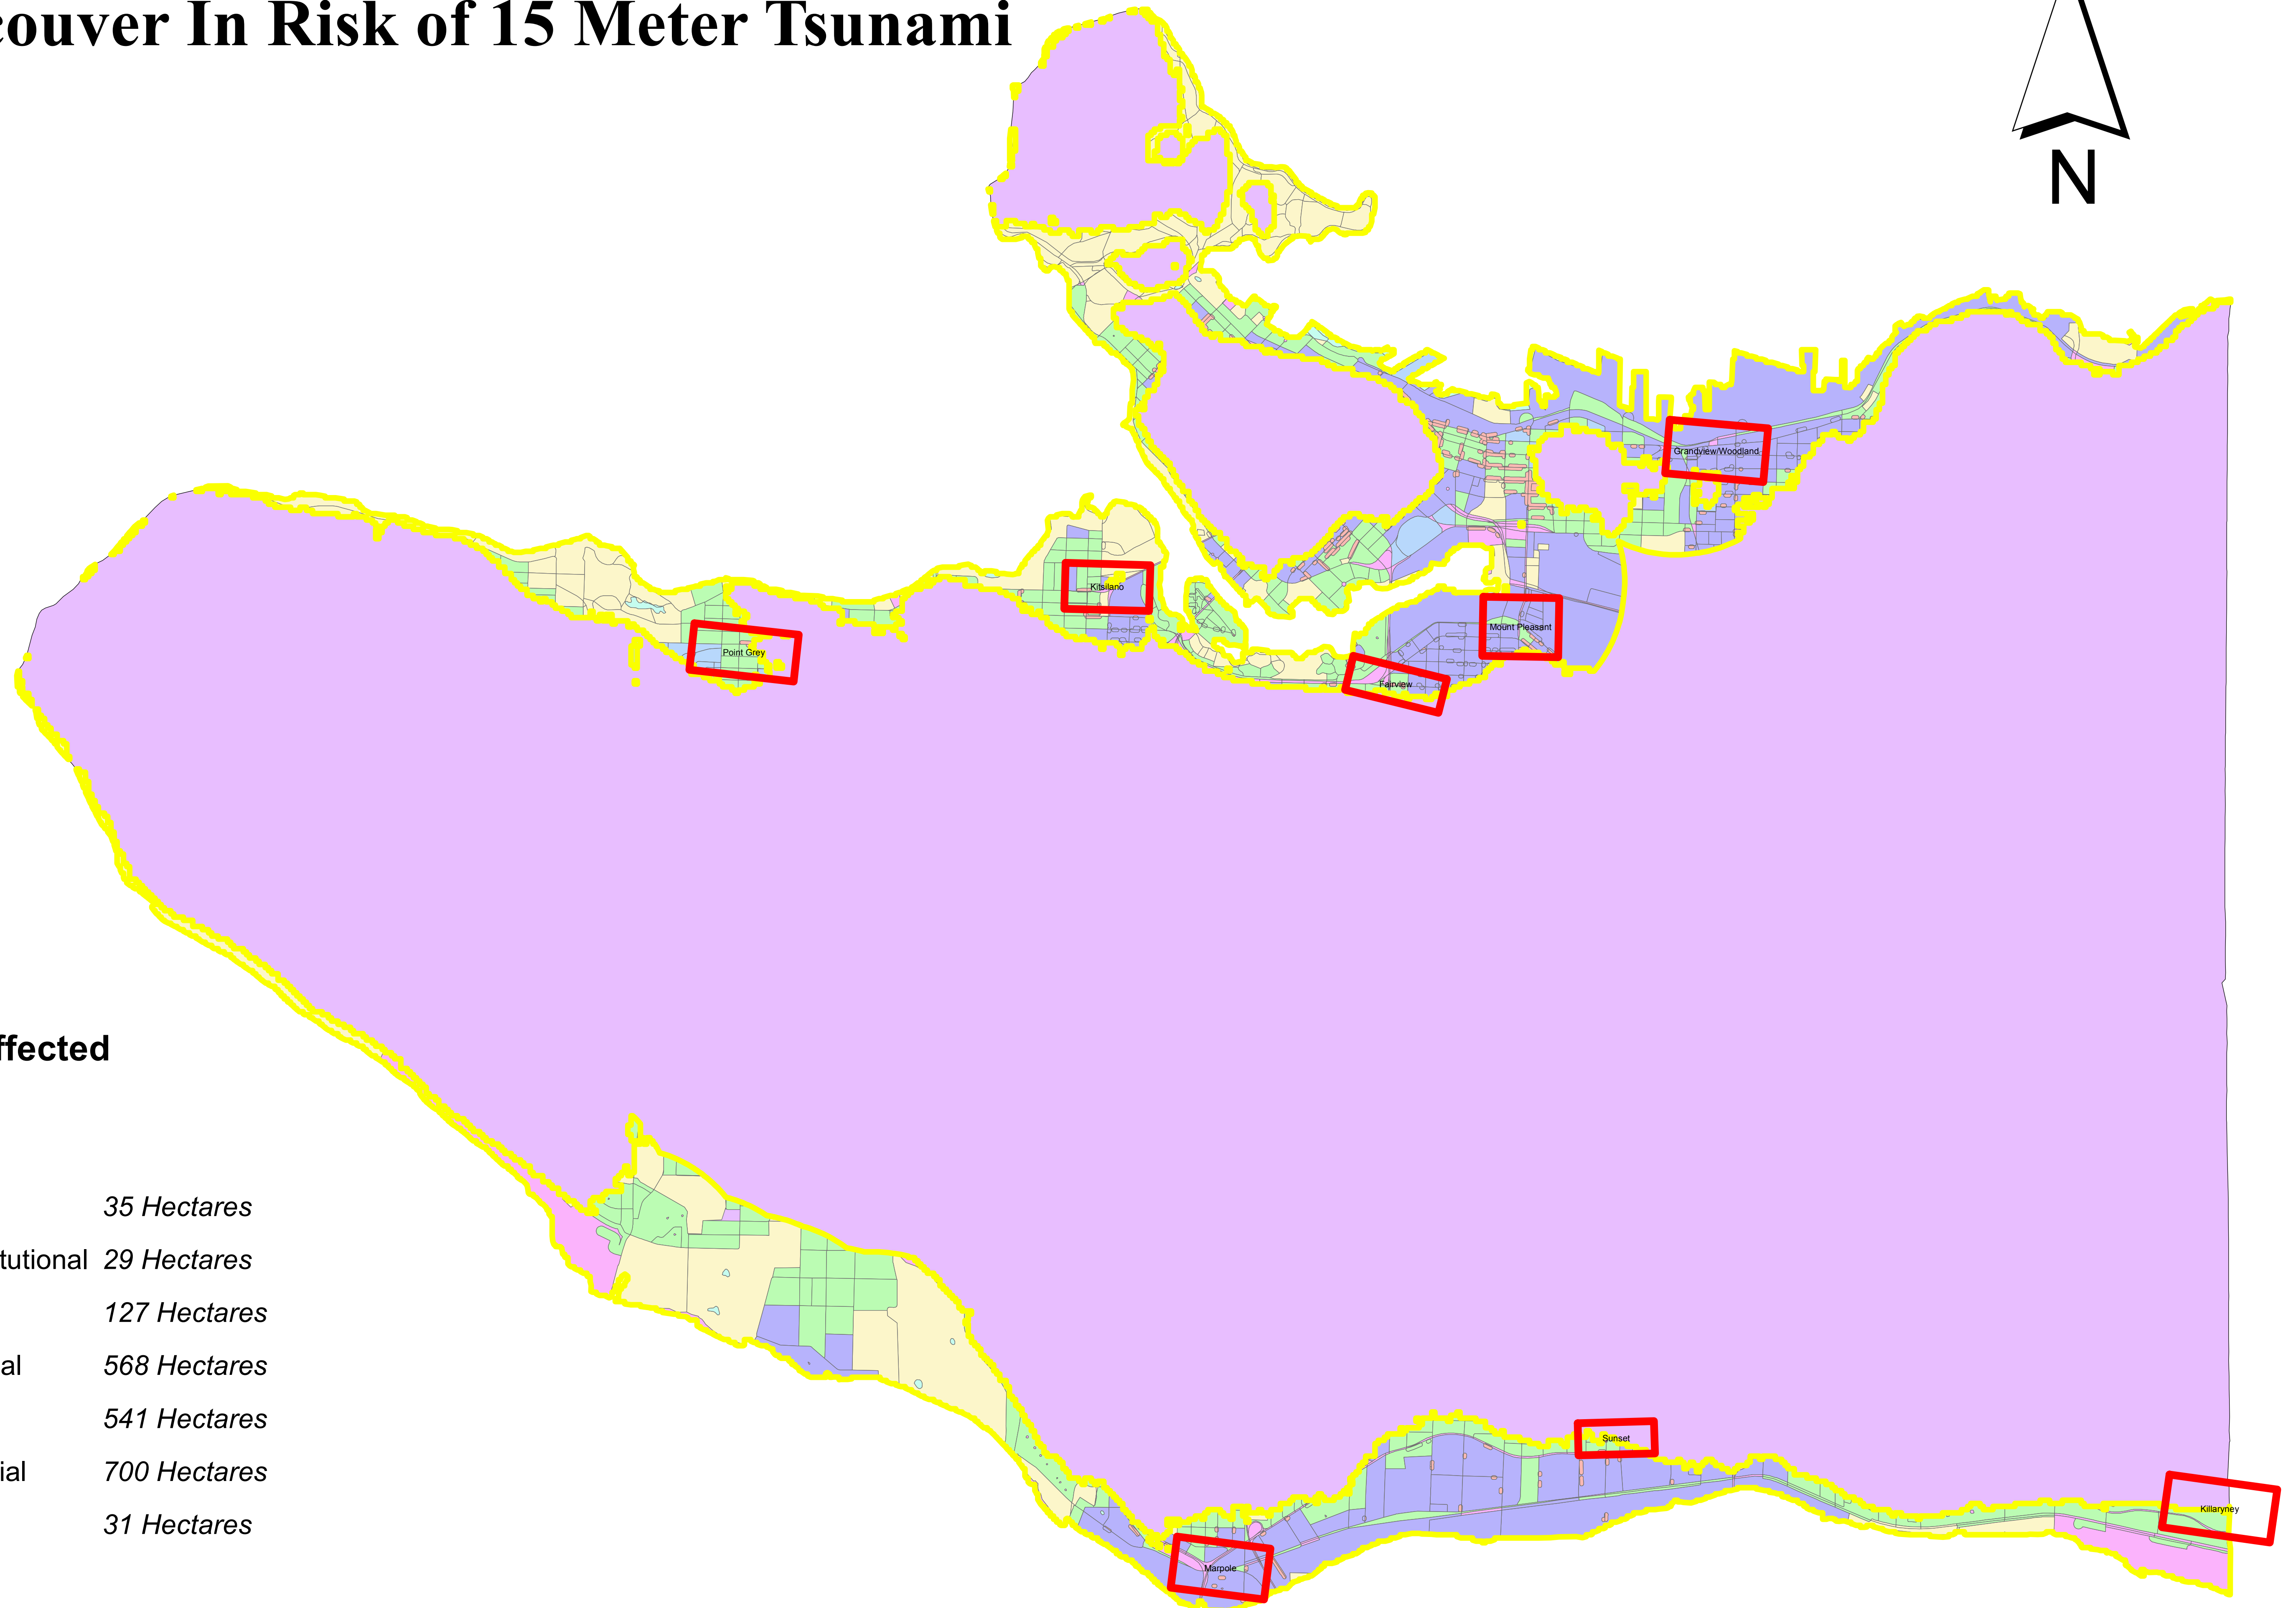

Areas In Vancouver In Risk of 15 Meter Tsunami

Legend

- Signage
- Danger Area

Types of Land Use Affected

- <all other values>

CATEGORY

 Commercial	<i>35 Hectares</i>
 Government and Institutional	<i>29 Hectares</i>
 Open Area	<i>127 Hectares</i>
 Parks and Recreational	<i>568 Hectares</i>
 Residential	<i>541 Hectares</i>
 Resource and Industrial	<i>700 Hectares</i>
 Waterbody	<i>31 Hectares</i>
 Vancouver	