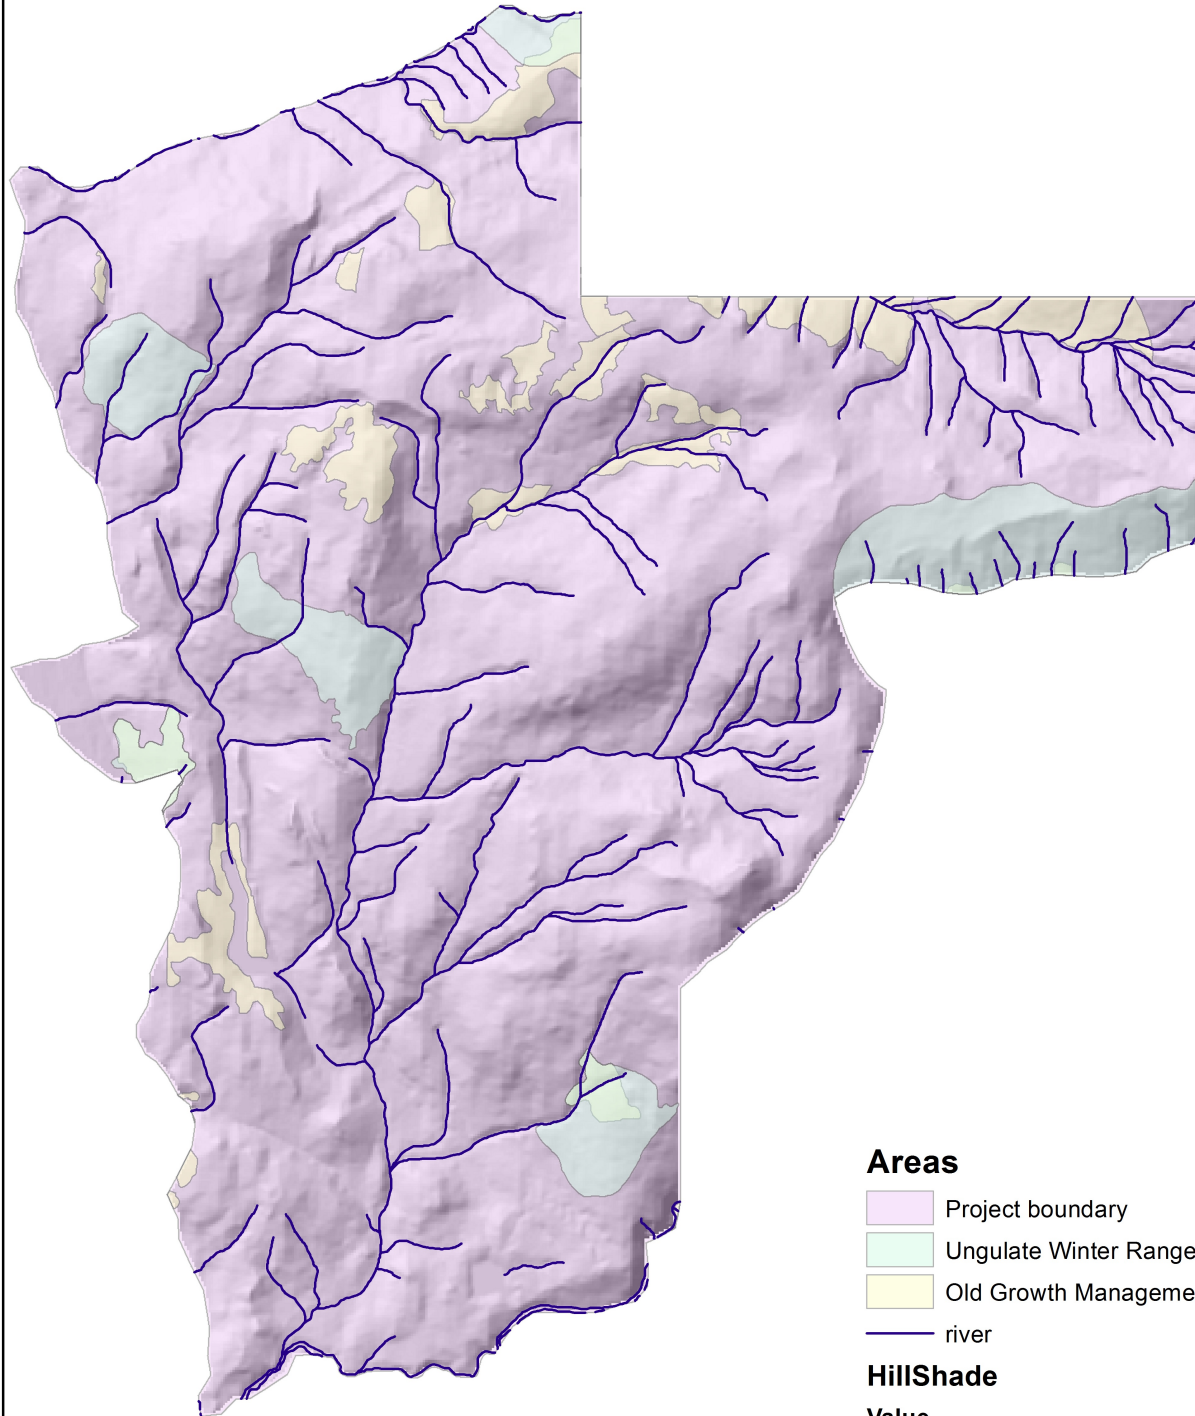

# Hillshade of Project Area

( rivers, old growth and ungulate areas )

## Areas

- Project boundary
- Ungulate Winter Range
- Old Growth Management Areas
- river

## HillShade

- Value
- High : 254
  - Low : 0

0 0.5 1 2 Miles