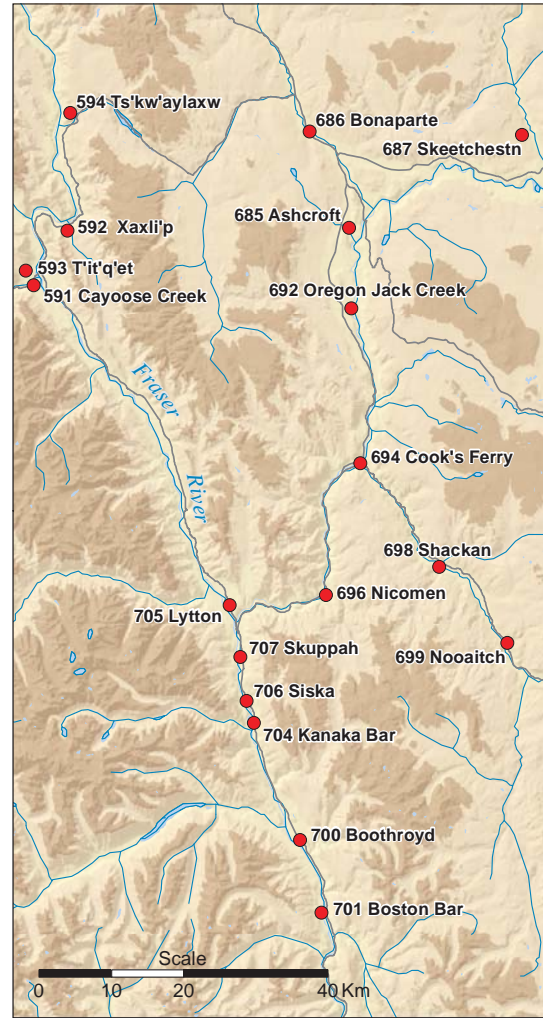

# First Nations in British Columbia

- Location of First Nation Community
- City or Town

Inset 1

Inset 2