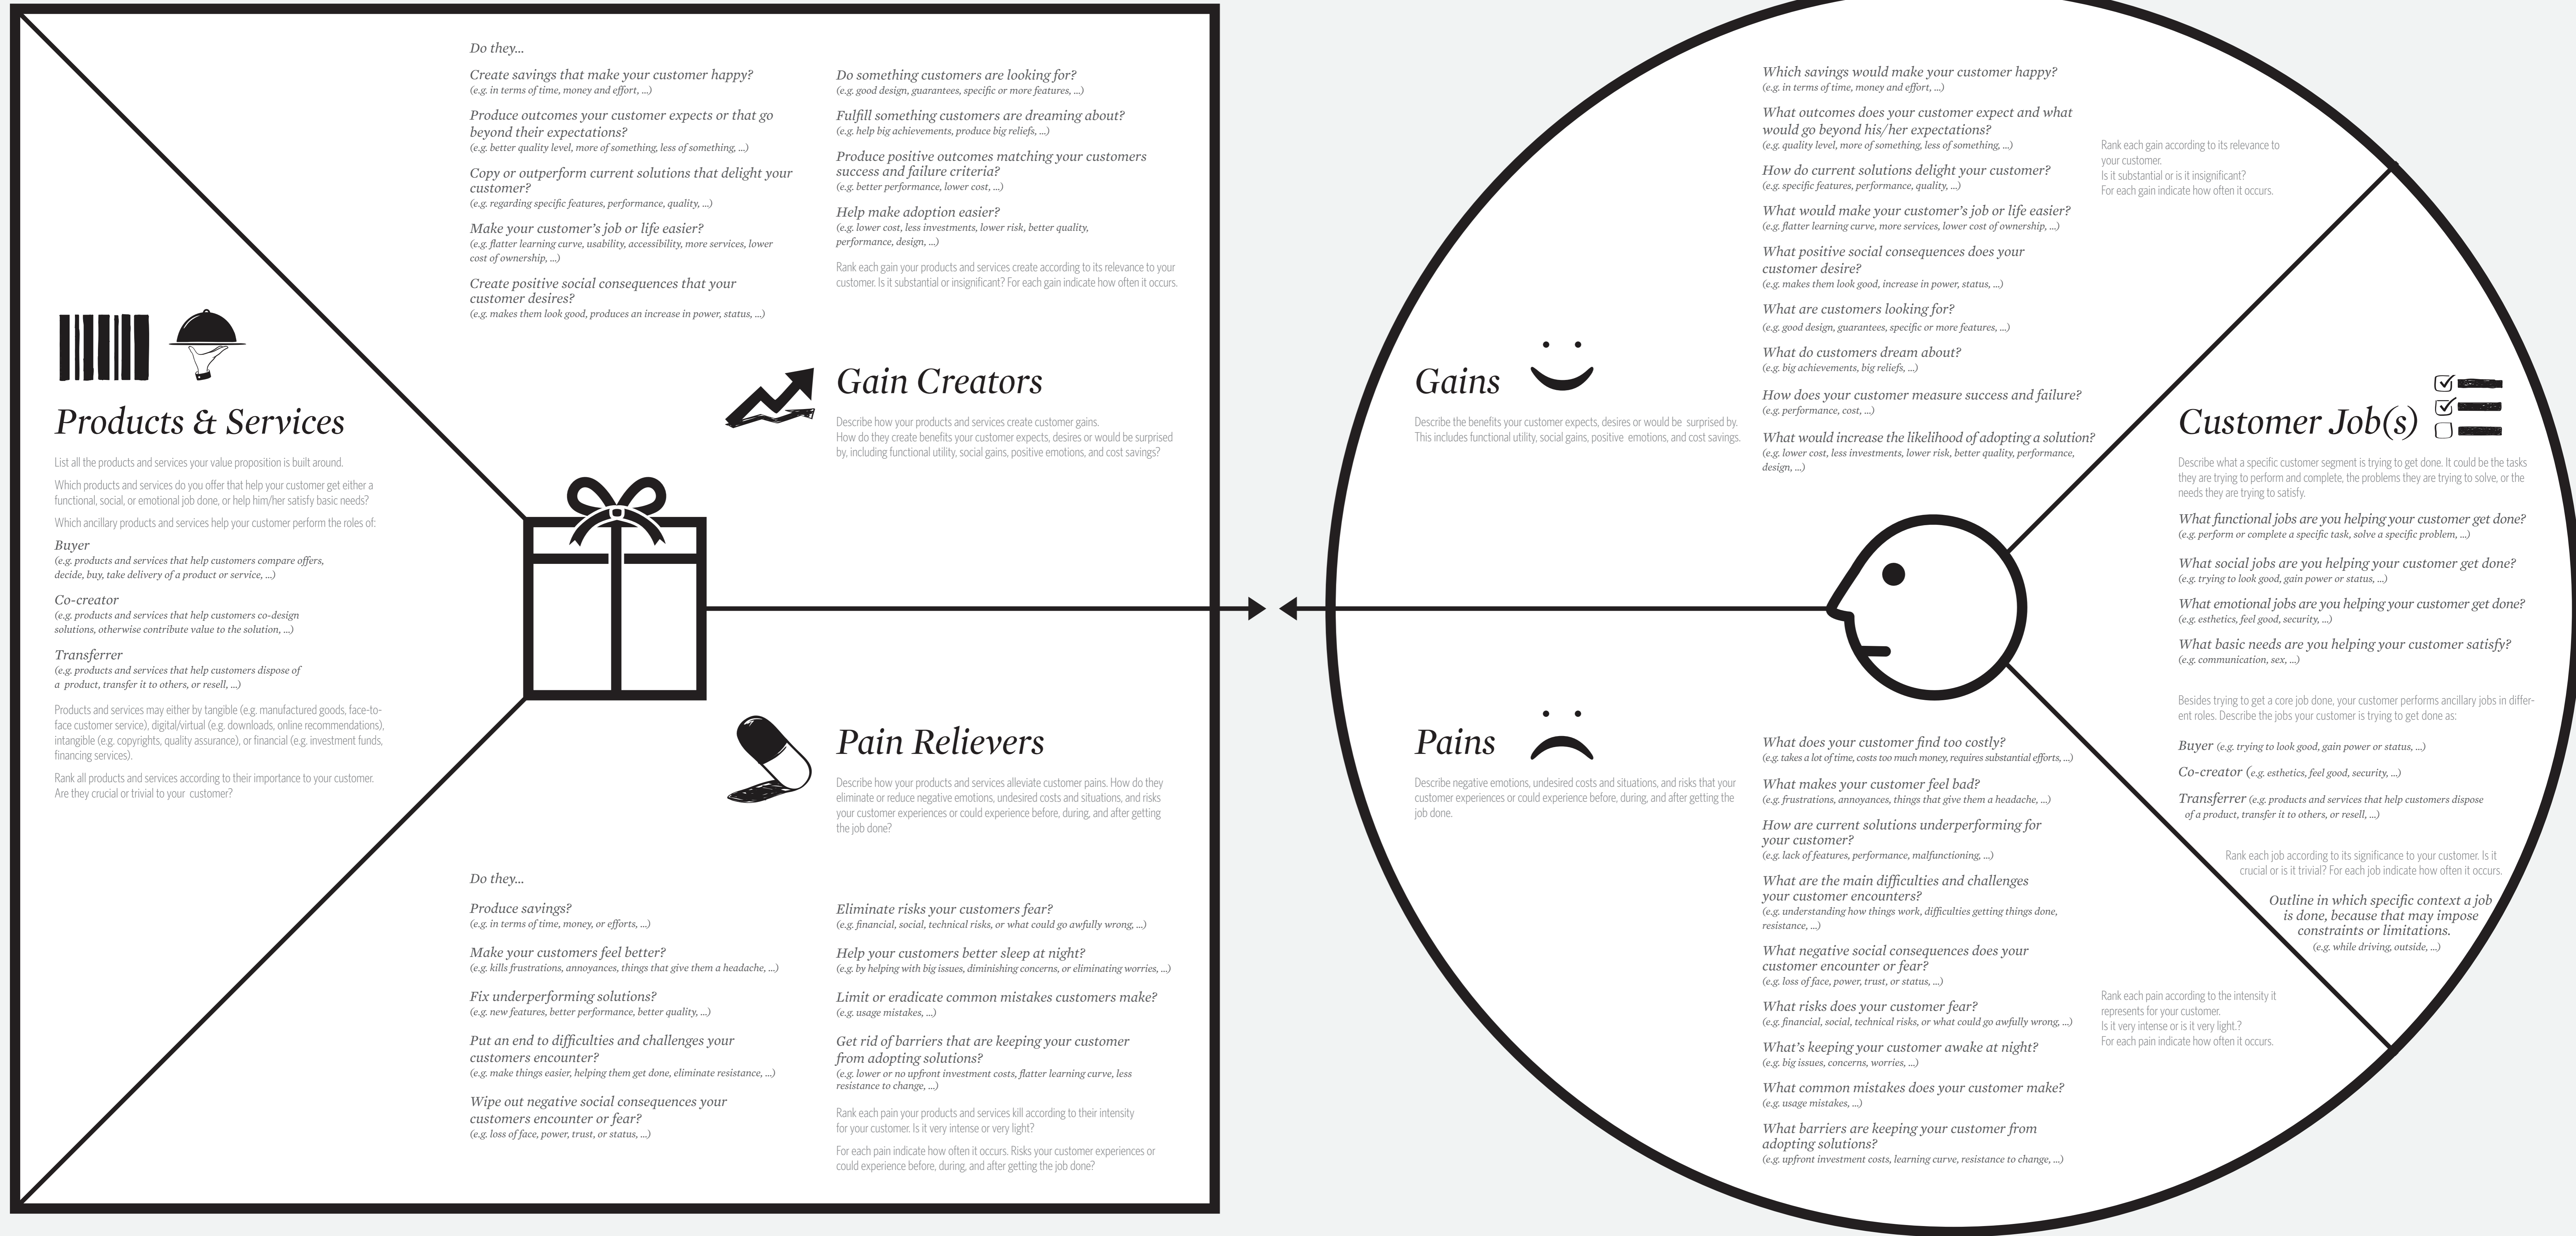

# The Value Proposition Canvas

Designed for:

Designed by:

On:	Day	Month	Year
Iteration:	No.		

## Value Proposition

Create one for each Customer Segment in your Business Model

## Customer Segment

[www.businessmodelgeneration.com](http://www.businessmodelgeneration.com)

Use in Conjunction with the Business Model Canvas