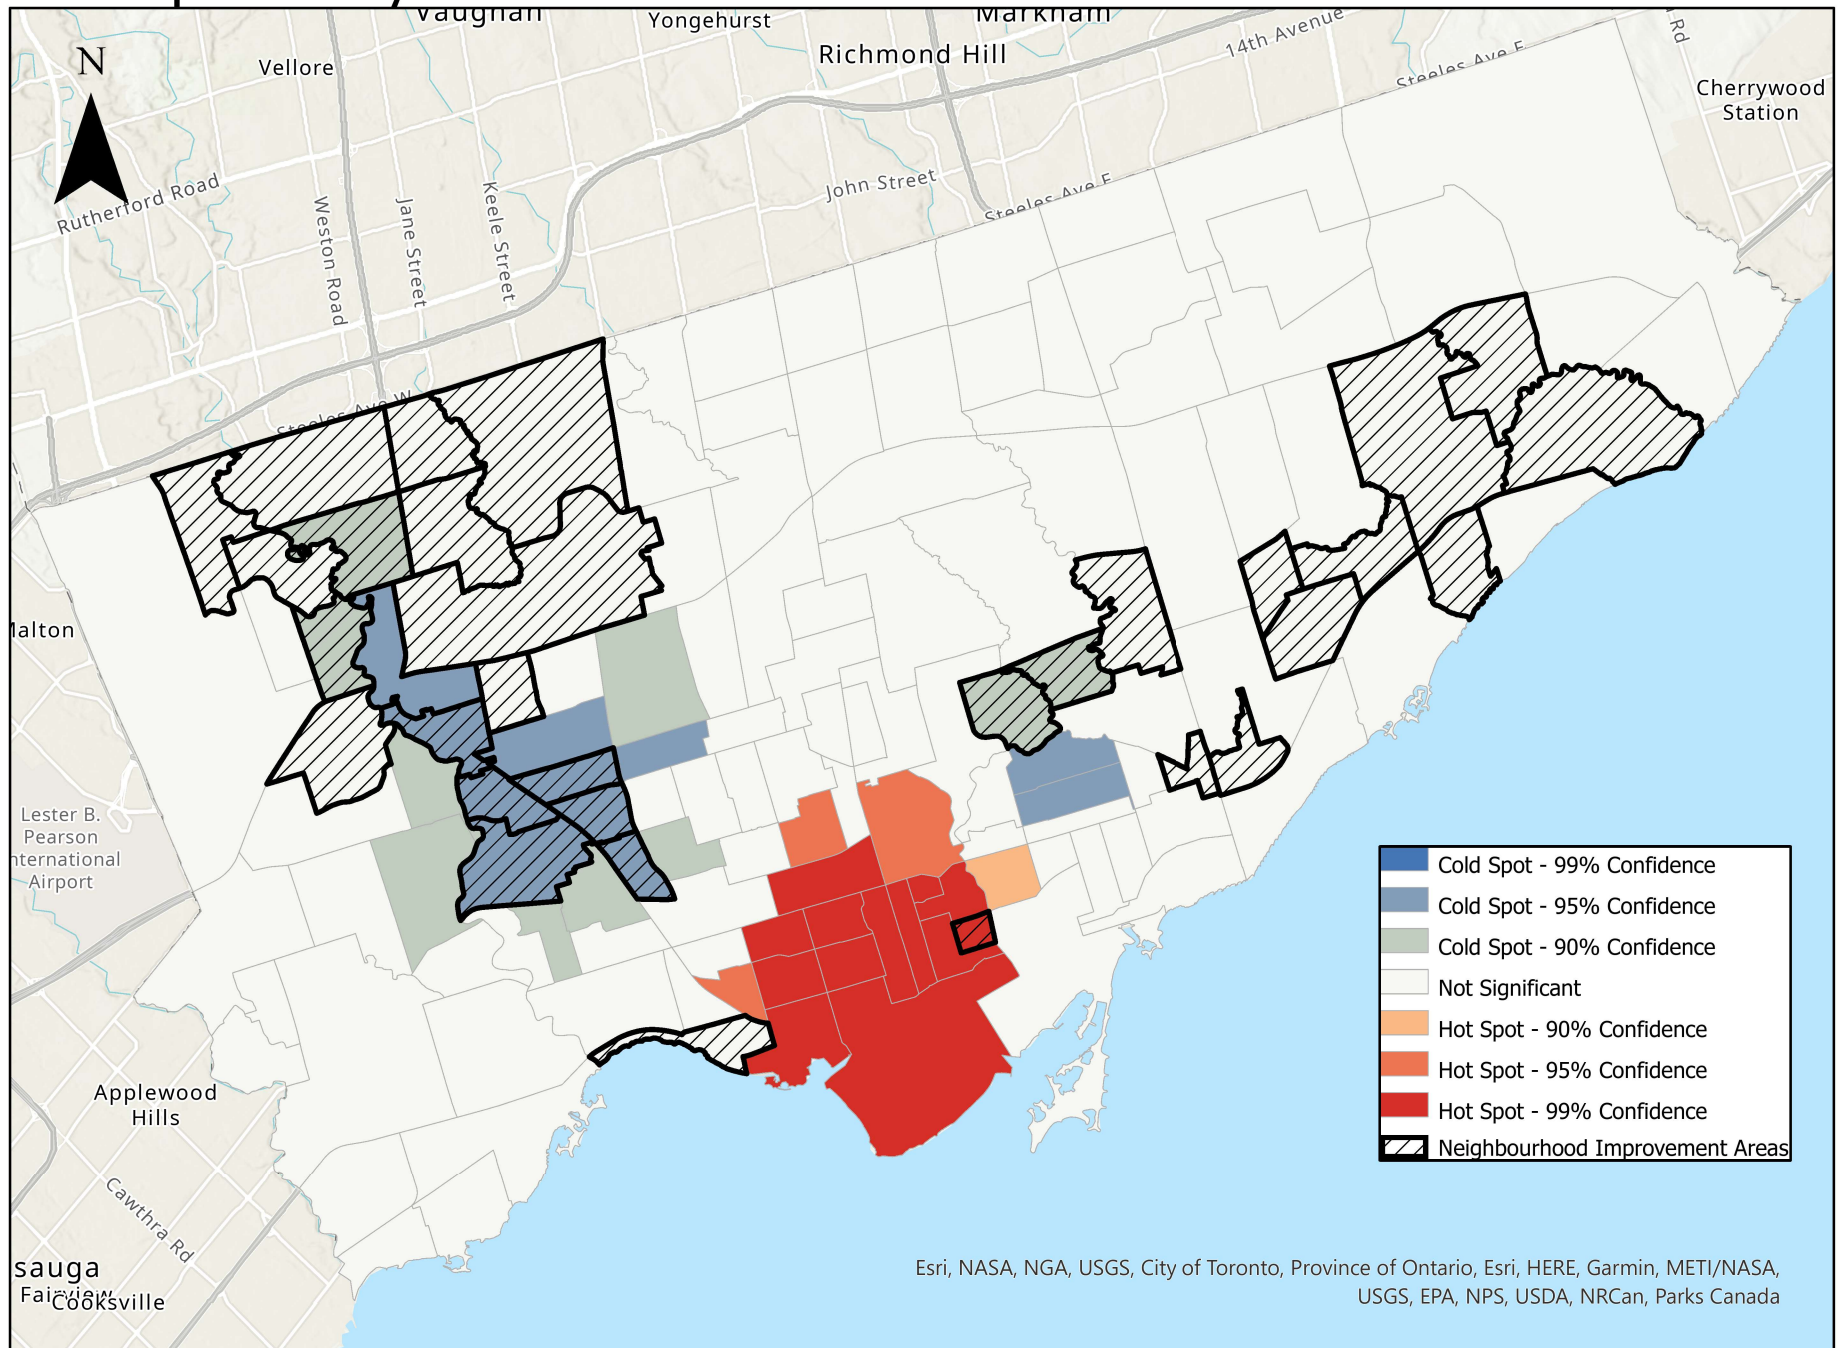

Hotspot Analysis of Break and Enters in Toronto from 2014 to 2019

Esri, NASA, NGA, USGS, City of Toronto, Province of Ontario, Esri, HERE, Garmin, METI/NASA, USGS, EPA, NPS, USDA, NRCAN, Parks Canada