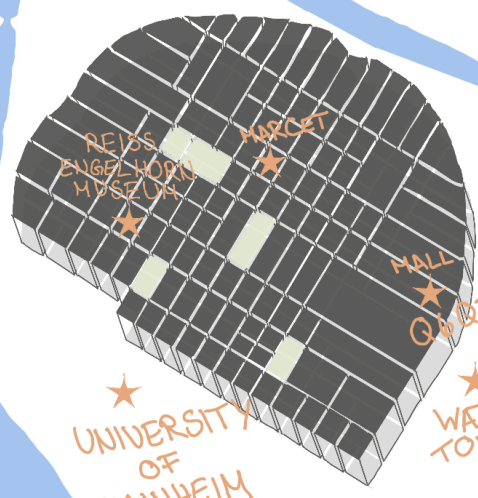

M  
A  
N  
N  
H  
E  
I  
M

Inventions

Mobility

Mannheim  
"neighbourhood analysis"

-  Housing
-  Public Spaces (e.g. Mall)
-  Cultural, public spaces
-  "Communication": Public Transports

200 m ↑ N

REISS  
ENGELHORN  
MUSEUM

MARKET

MALL  
QUART

UNIVERSITY  
OF  
MANNHEIM

WATER  
TOWER

★  
LUISEN PARK

Mannheim  
"overview city centre"

200m ↑ N

Mannheim Hall  
designed by Frei Otto