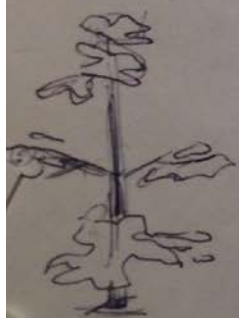

largest tree.

light growth line.

Chamae Obscura, Thruval leaf

wild version

Cunninghamia lanceolata Cunningham / Chinese Fir.

Cedrus deodora

long shoot /
short shoot
microshoots

thin
needles