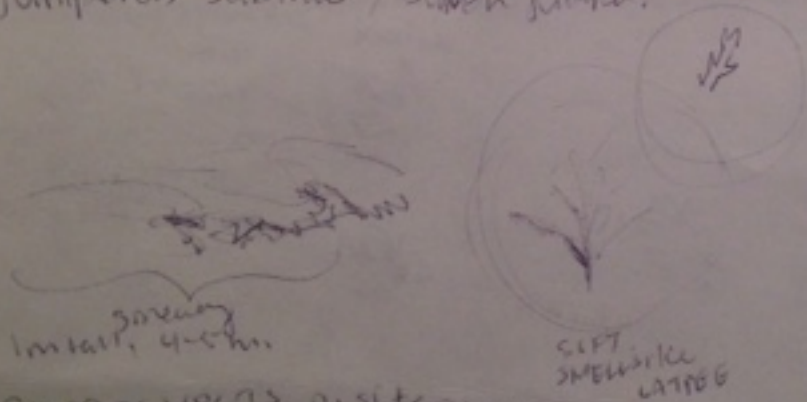

Taxus media

Araucaria araucana

monkeys, muzzled tree.

Juniperus sabina / sassafras

Intact, 4-5m.

Camptocypus pisitum...

Androsace

Pinus strobus / fast grow, white pine

largest tree.

light growth line.

Chamae Obscura, Thruval leaf

wild version

Cunninghamia lanceolata Cunningham / Chinese Fir.

Cedrus deodora

long shoot /
short shoot
microshoots

thin
needles