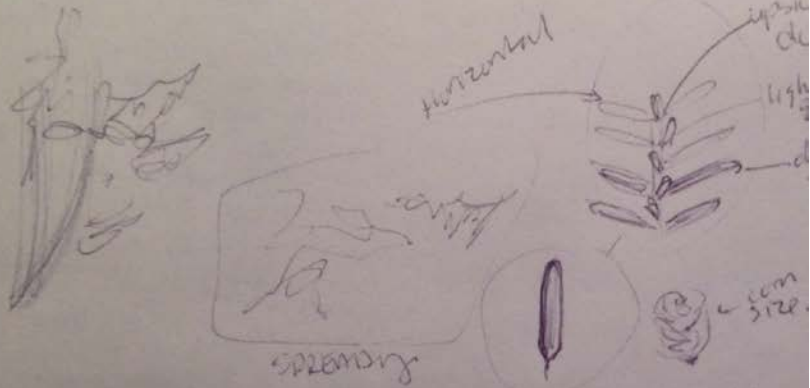

Thuja occidentalis

Squarish sempervirens

Taxus baccata Repandens - grandiscover ya

Tsuga canadensis

Cryptomeria japonica Elegans Group.

Thuja occidentalis 'Smaragd' & Emerald green, c. -> Emerald cedar

Sequoia dendron giganteum

largest tree.

light growth line.

Chamae Obscura, Thruval leaf

wild version

Cunninghamia lanceolata Cunningham / Chinese Fir.

Cedrus deodora

long shoot /
short shoot
microshoots

thin
needles