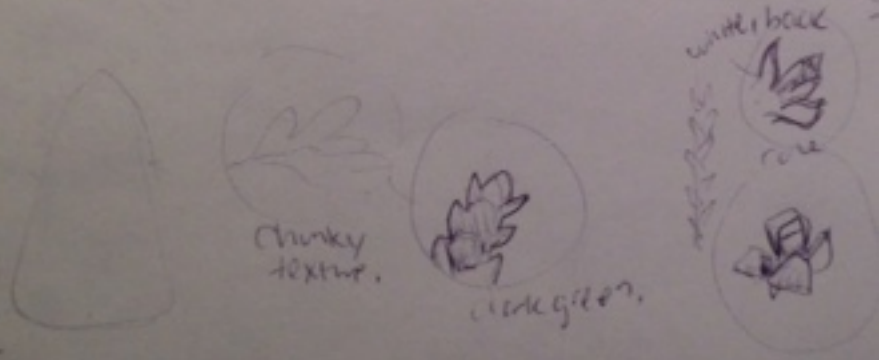

Thuja occidentalis