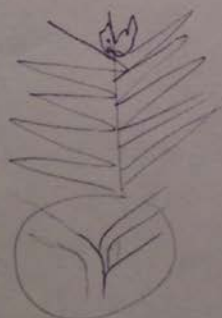

largest tree.

light growth line.

Chamae Obscura, Thruval leaf

wild version

Cunninghamia lanceolata Cunningham / Chinese Fir.

Cedrus deodora

long shoot /
short shoot
microshoots

thin
needles