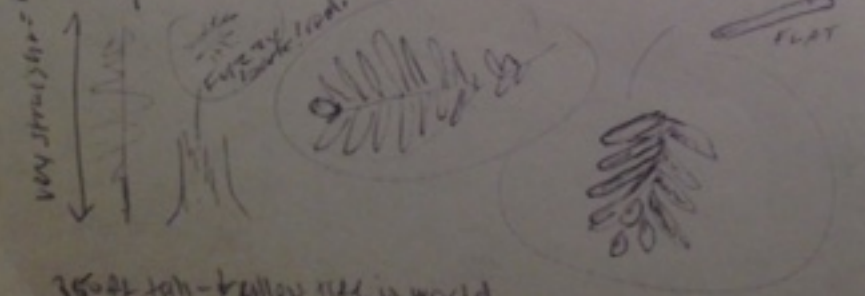

Squarish sempervirens