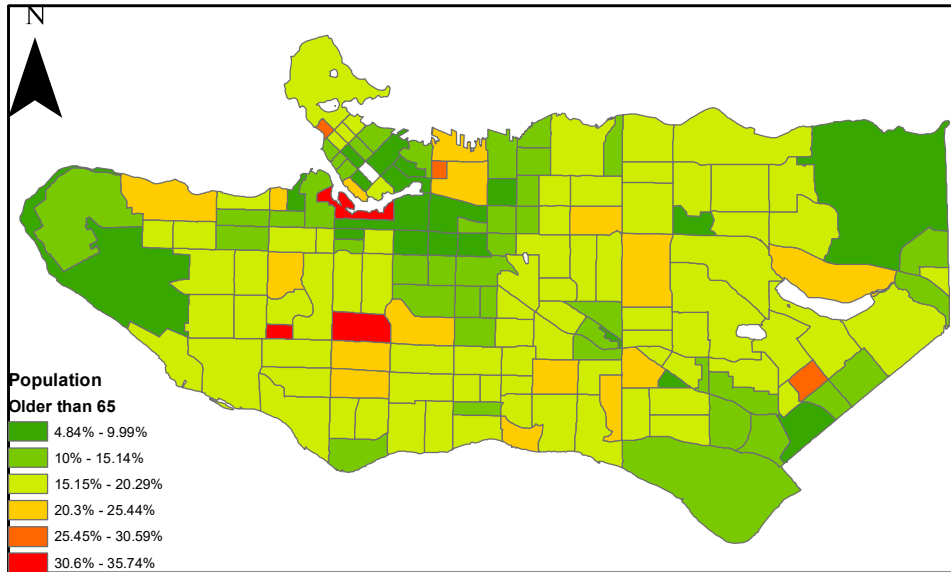

# Potential Vulnerable Populations to Covid-19 in Metro Vancouver and Burnaby, British Columbia by Census Tract

Adrienne Kroeze, Micky Yin, Morgan Liang  
 GEOB 479  
 May 1, 2020  
 Source: CHASS, University of British Columbia