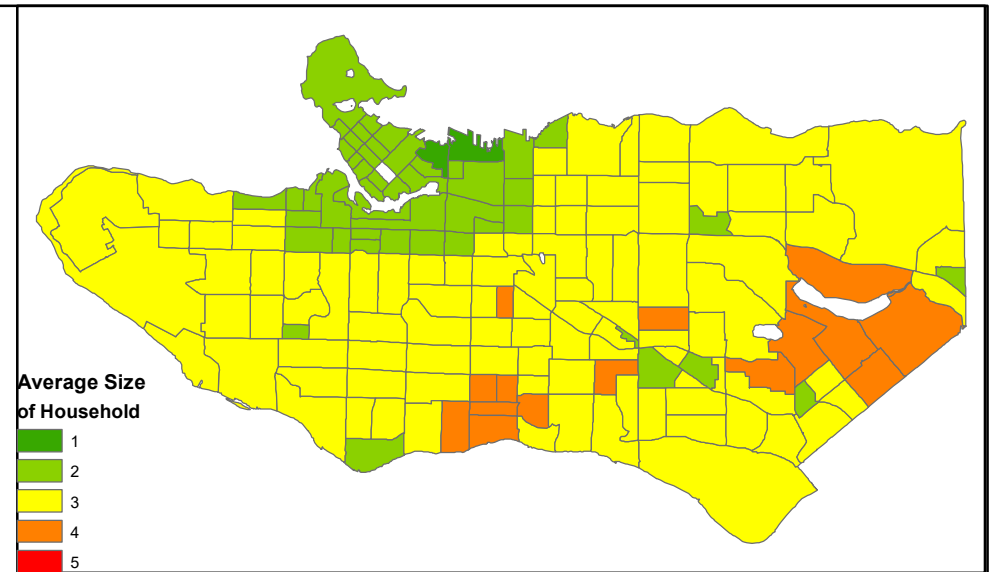

# Potential Vulnerable Populations to Covid-19 in Metro Vancouver and Burnaby, British Columbia by Census Tract

Adrienne Kroeze, Micky Yin, Morgan Liang  
 GEOB 479  
 May 1, 2020  
 Source: CHASS, University of British Columbia