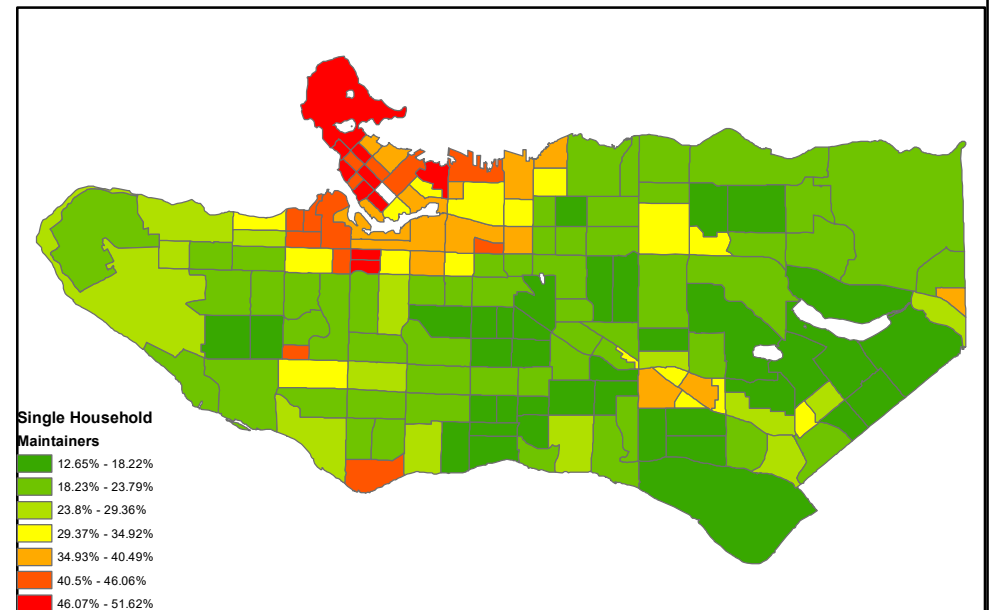

# Potential Vulnerable Populations to Covid-19 in Metro Vancouver and Burnaby, British Columbia by Census Tract

Adrienne Kroeze, Micky Yin, Morgan Liang  
 GEOB 479  
 May 1, 2020  
 Source: CHASS, University of British Columbia