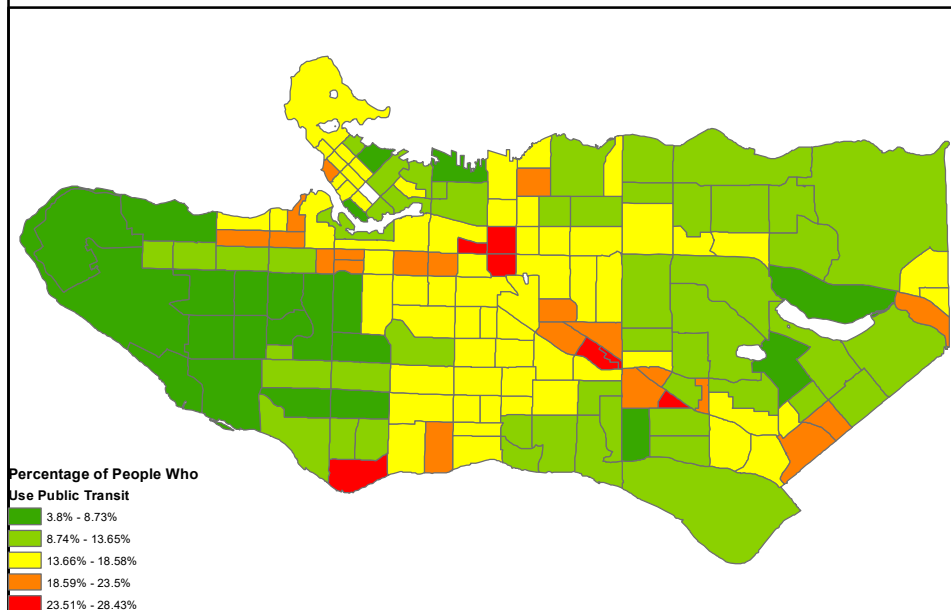

# Potential Vulnerable Populations to Covid-19 in Metro Vancouver and Burnaby, British Columbia by Census Tract

Adrienne Kroeze, Micky Yin, Morgan Liang  
 GEOB 479  
 May 1, 2020  
 Source: CHASS, University of British Columbia