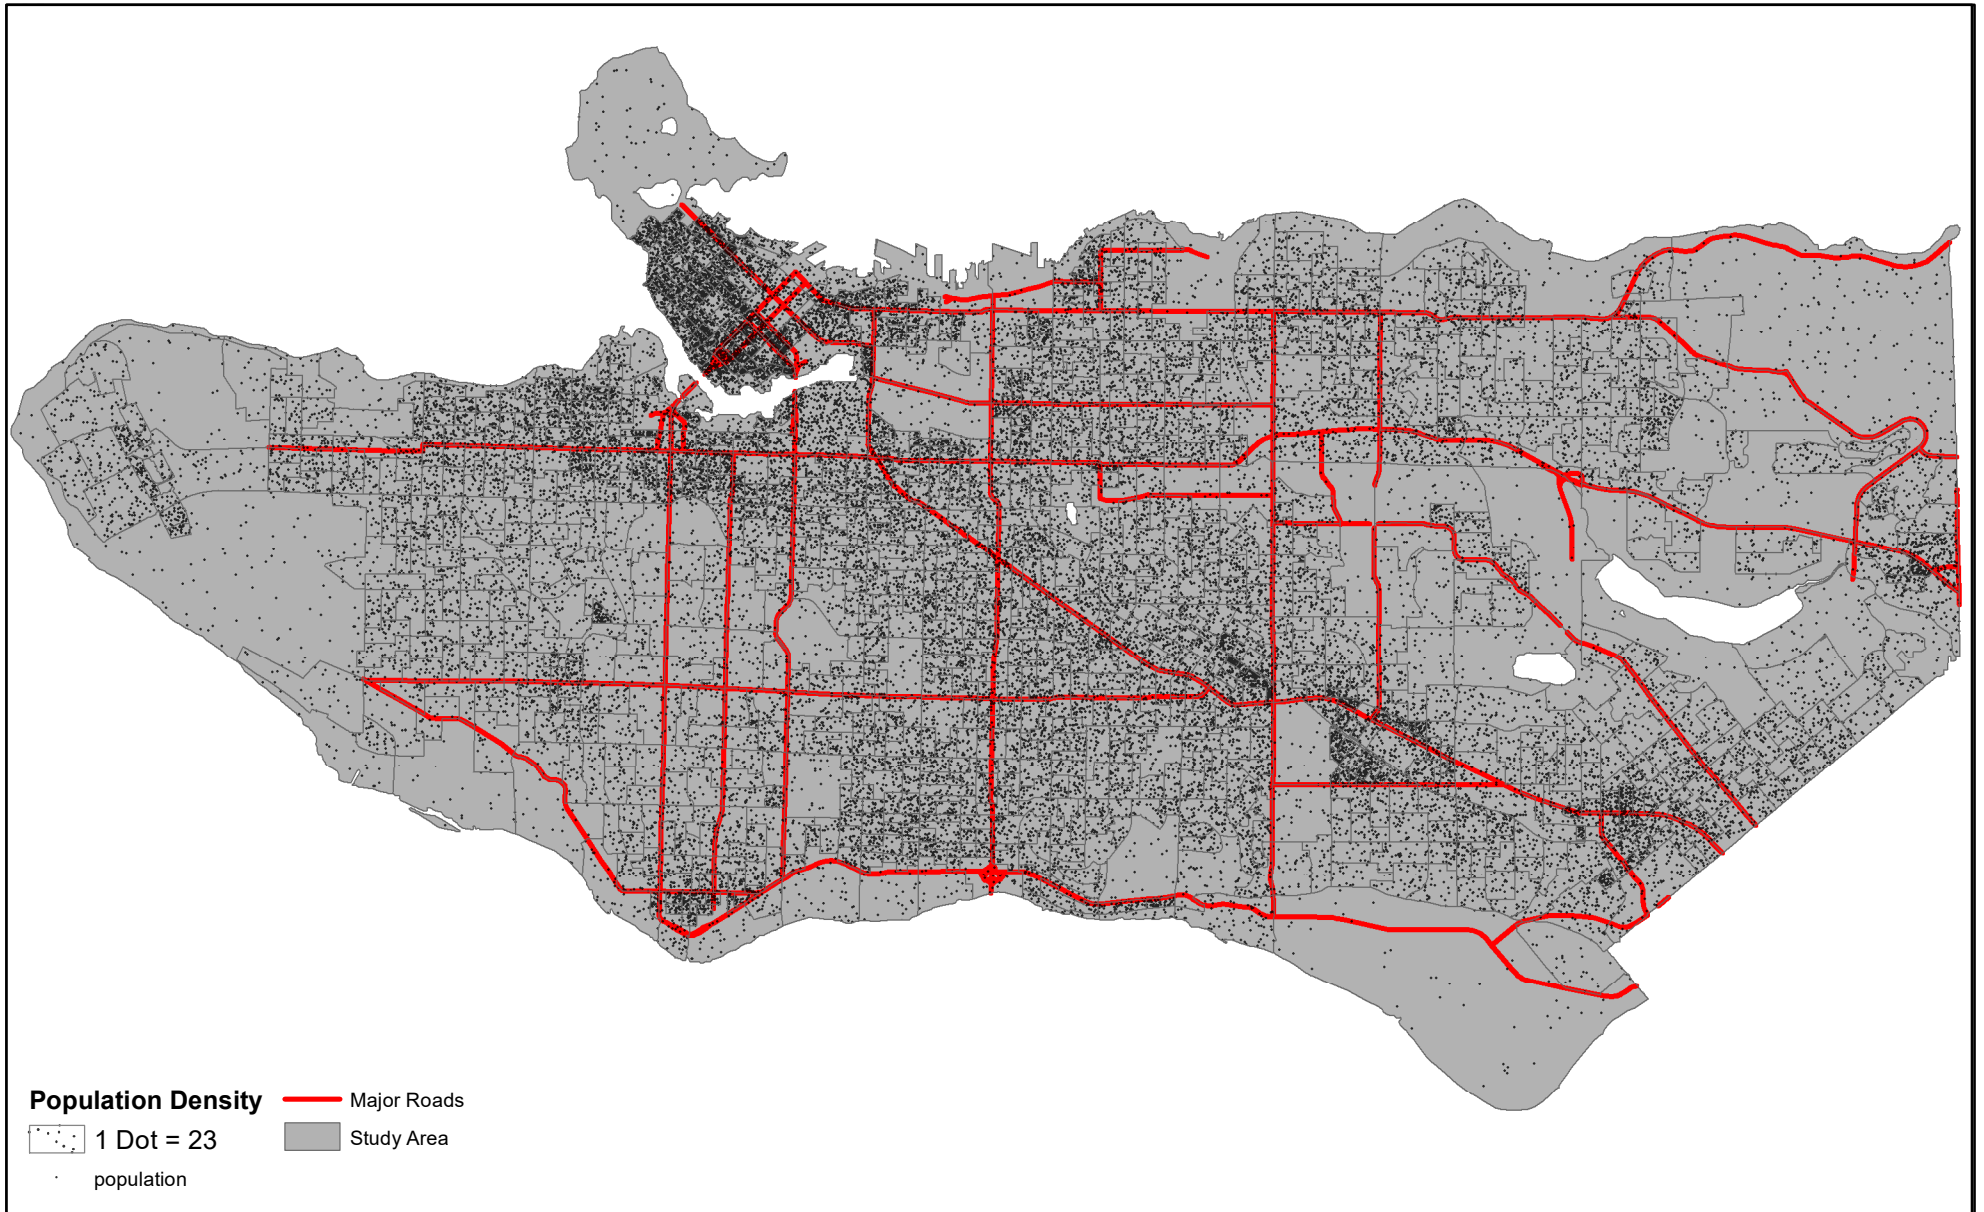

Major Roadways and Population in Metro Vancouver and Burnaby, British Columbia by Dissemination Area

0 1.75 3.5 7 Kilometers

1:105,000

Adrienne Kroeze, Micky Yin, Morgan Liang
GEOB 479
May 1, 2020
Source: CHASS, University of British Columbia