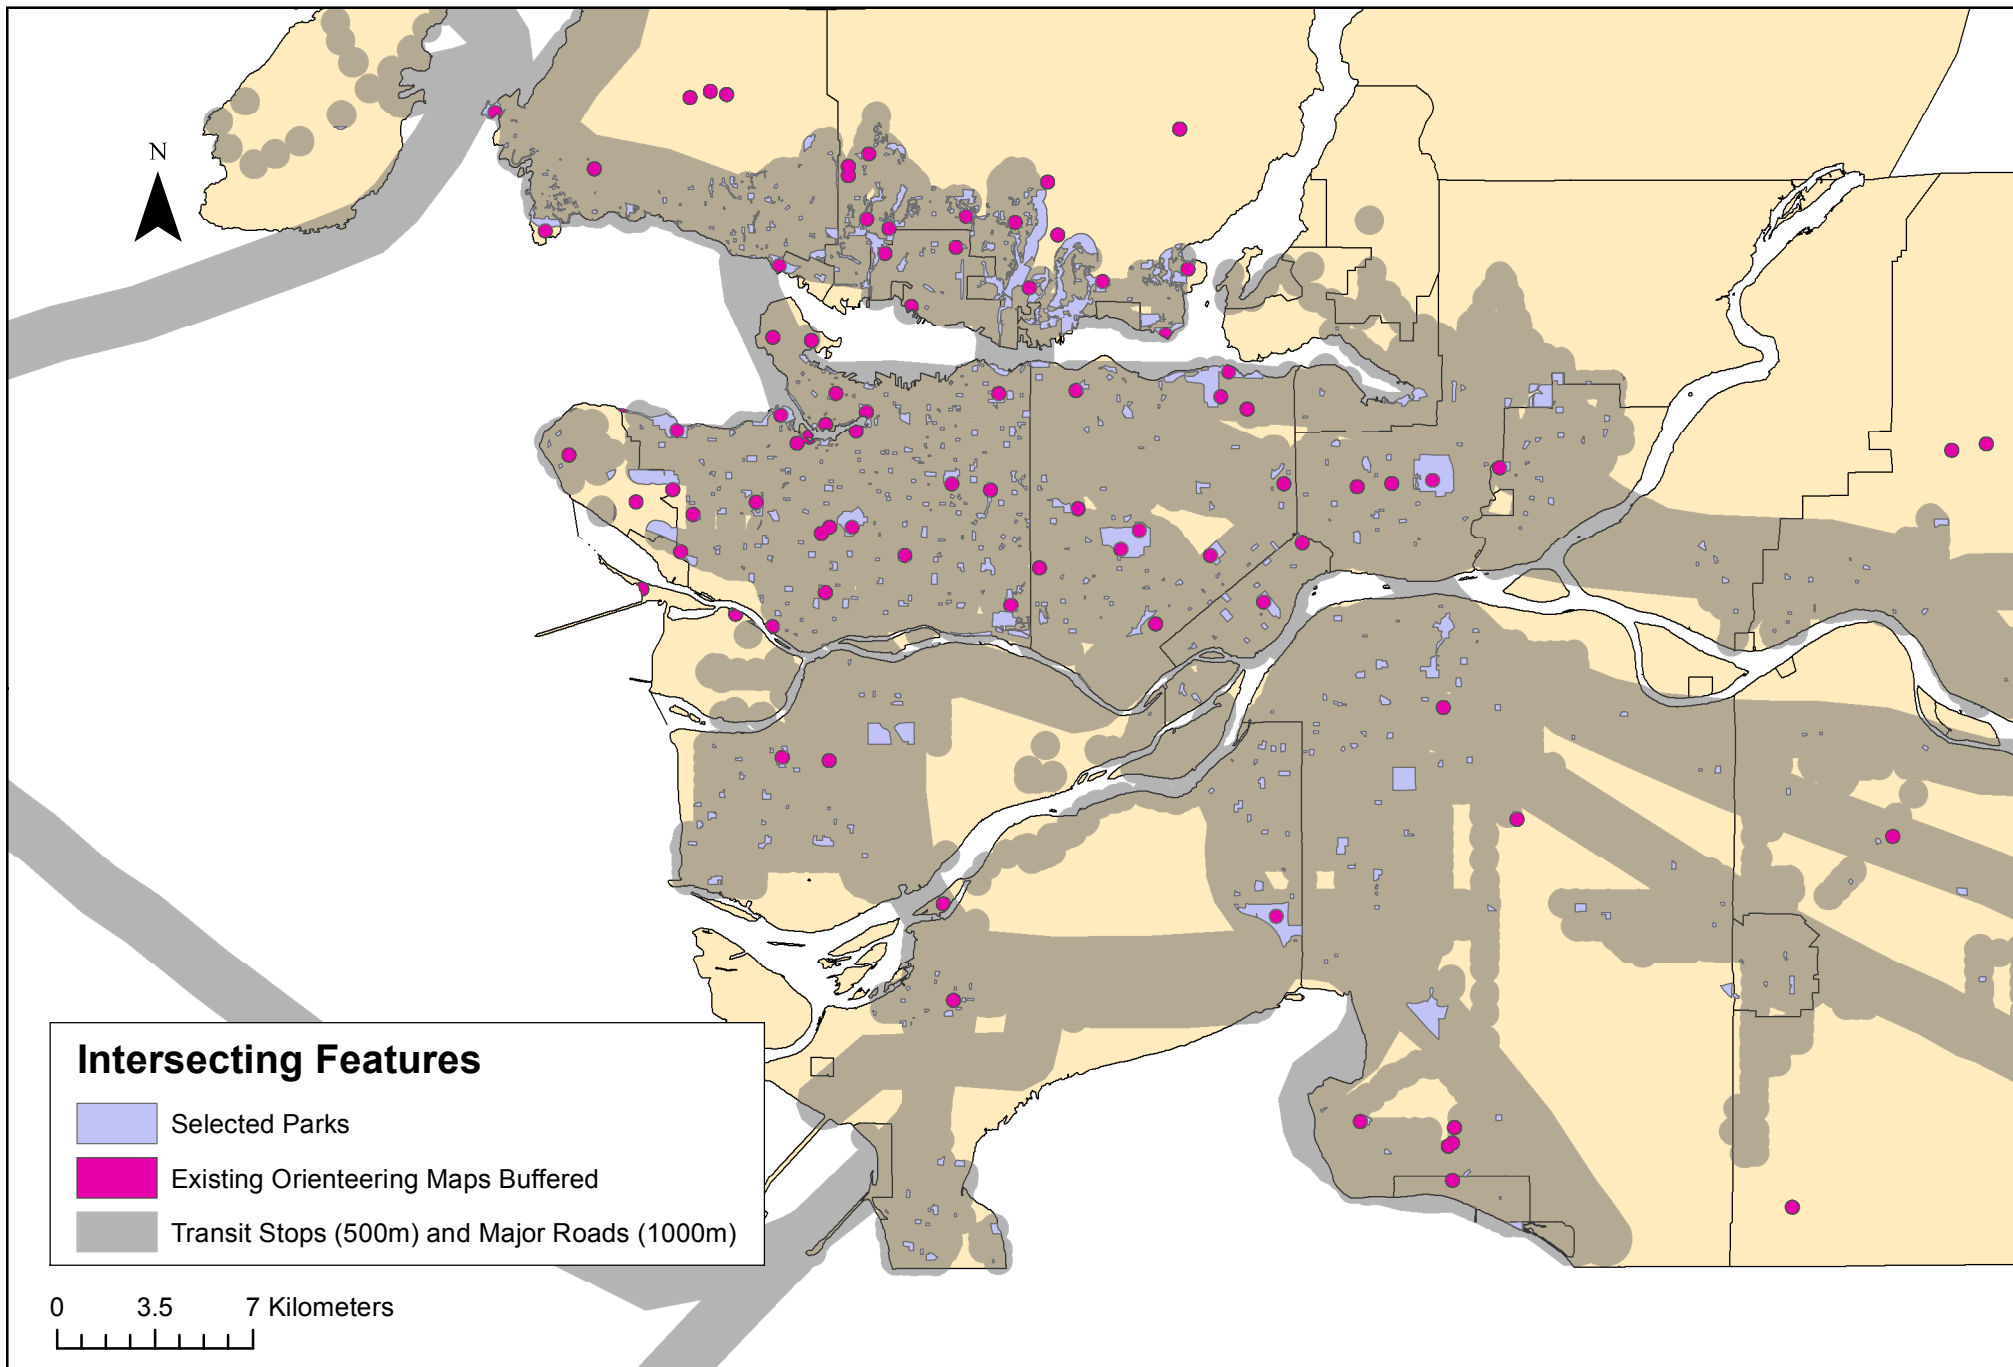

Intersect of Parks, Existing Map Locations, and Commute

In Greater Vancouver Area (2017)

Intersecting Features

-  Selected Parks
-  Existing Orienteering Maps Buffered
-  Transit Stops (500m) and Major Roads (1000m)

0 3.5 7 Kilometers