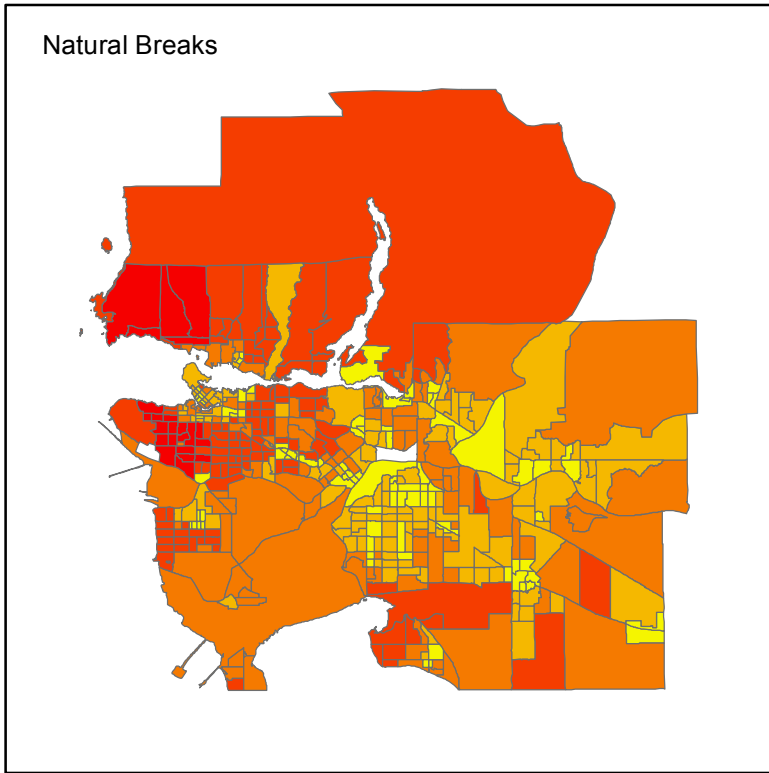

# Metro Vancouver Median Housing Cost by Census Tract as Shown by Varying Clasification Methods

Source: Canadian Census Analyser (University of Toronto)  
and Statistics Canada  
Projection: NAD 1983 UTM Zone 10N

GEOB 270 Lab 4 Section L2C  
Emma Sherwood 54881157  
Friday, March 3rd 2017