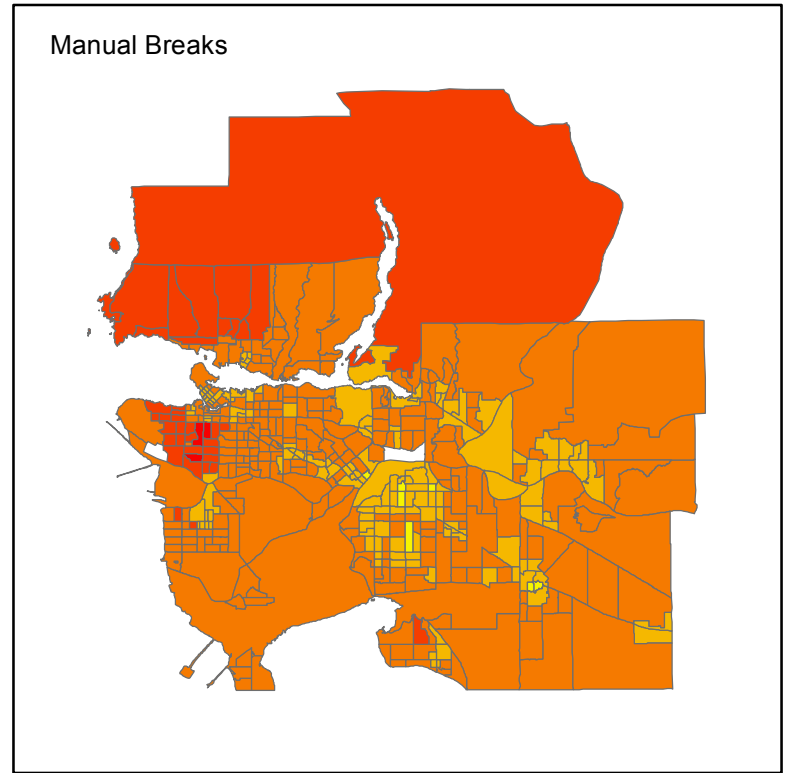

# Metro Vancouver Median Housing Cost by Census Tract as Shown by Varying Clasification Methods

Source: Canadian Census Analyser (University of Toronto)  
and Statistics Canada  
Projection: NAD 1983 UTM Zone 10N

GEOB 270 Lab 4 Section L2C  
Emma Sherwood 54881157  
Friday, March 3rd 2017