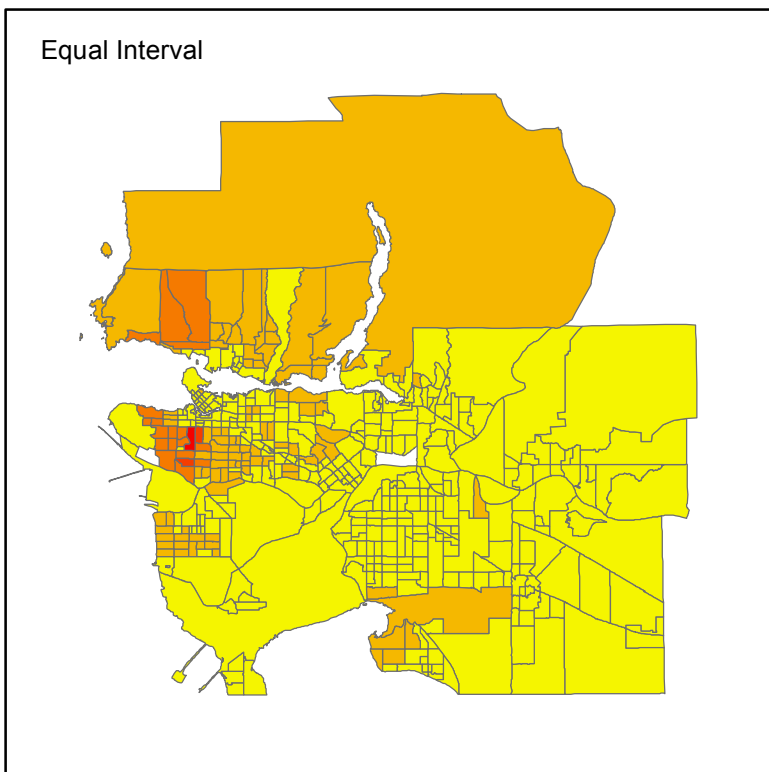

# Metro Vancouver Median Housing Cost by Census Tract as Shown by Varying Clasification Methods

Source: Canadian Census Analyser (University of Toronto)  
and Statistics Canada  
Projection: NAD 1983 UTM Zone 10N

GEOB 270 Lab 4 Section L2C  
Emma Sherwood 54881157  
Friday, March 3rd 2017