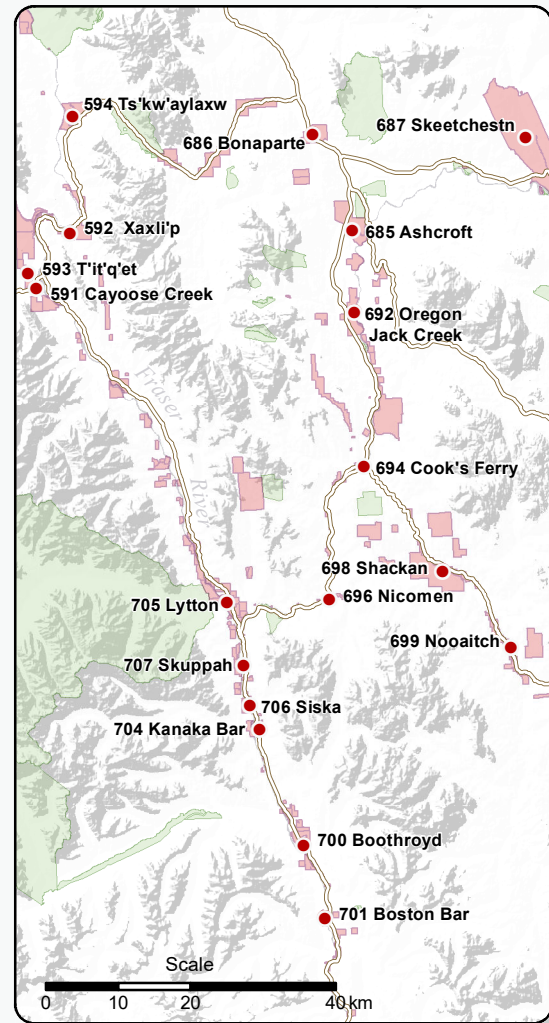

First Nations in British Columbia

- Location of First Nation's Main Community
- Indian Reserve
- City or Town
- Park and Protected Area

Inset 1

Inset 2