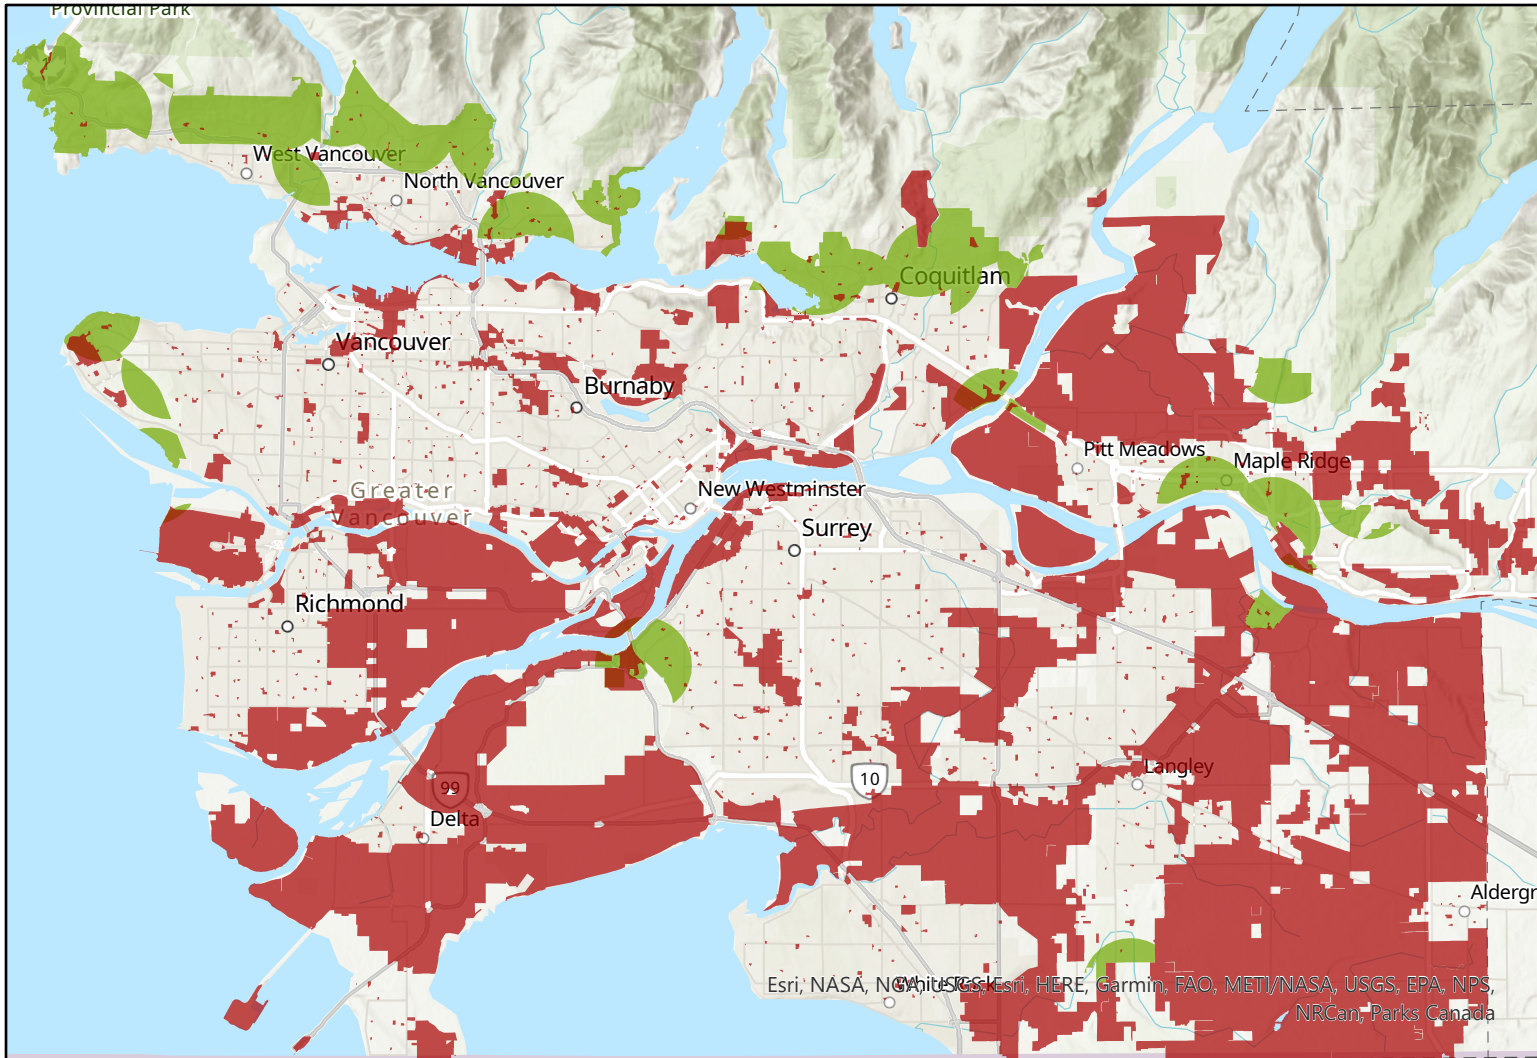

Inclusive and Exclusive Constraints

-  Exclusive Constraints
-  Inclusive Constraints

Data from: Metro Vancouver Open Data Portal & Vancouver Trails

Map by: Elias Rieger