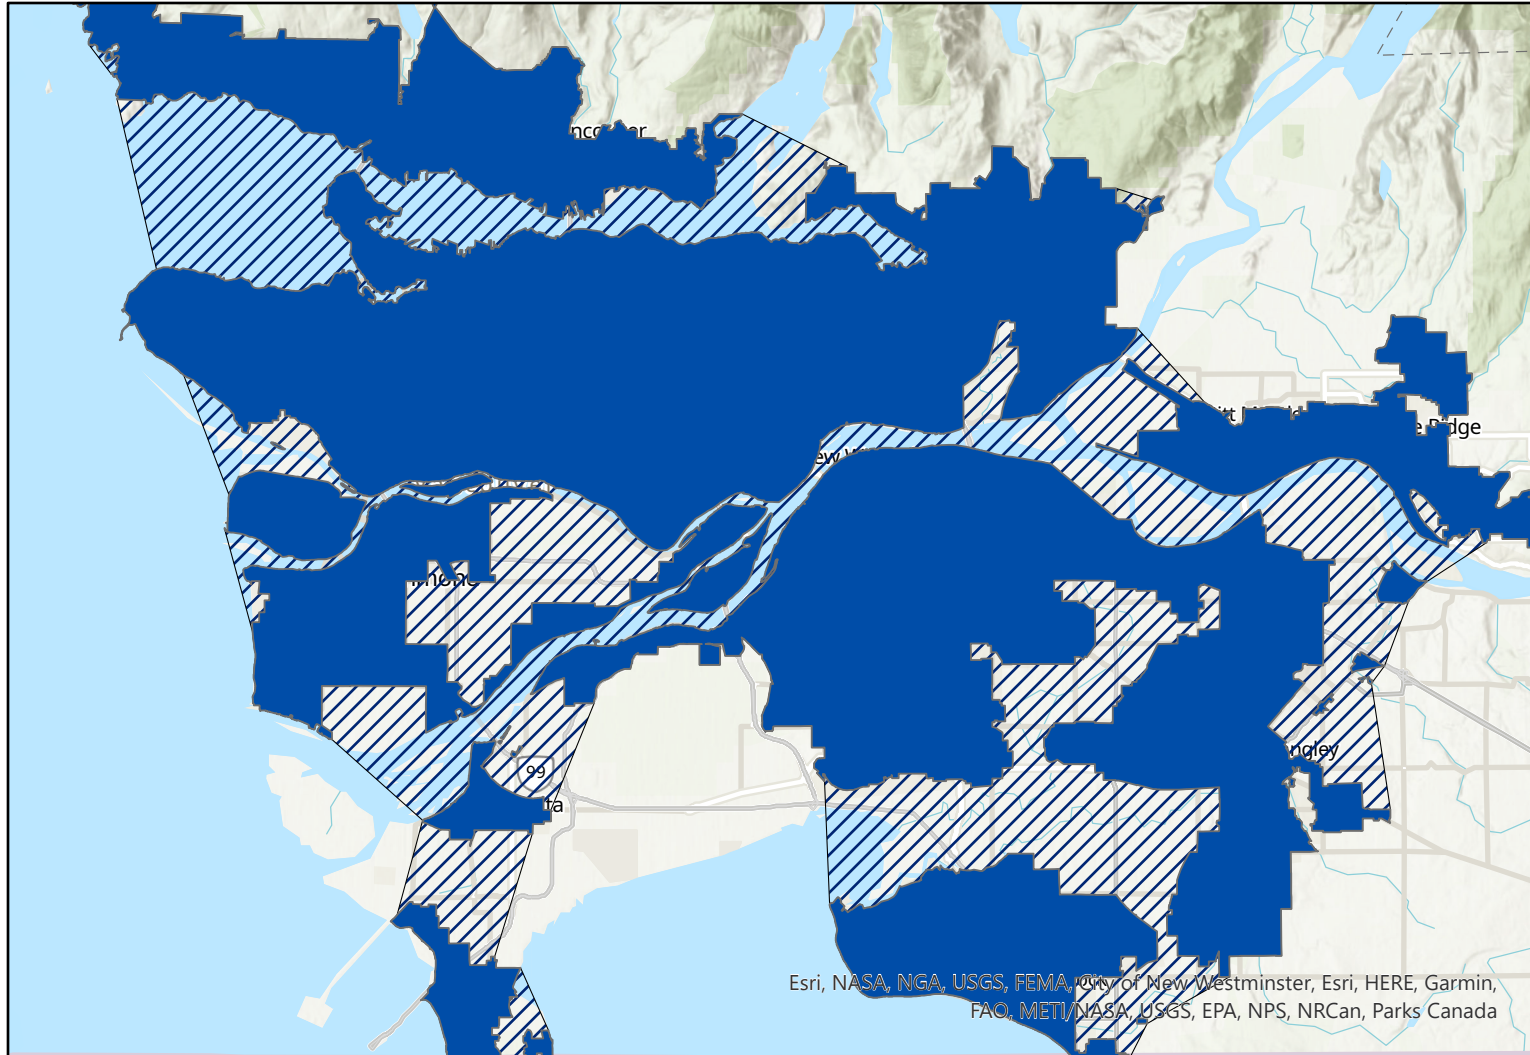

Modified Urban Containment Boundary in Metro Vancouver

Data from: Metro Vancouver Open Data Portal

Map by: Elias Rieger