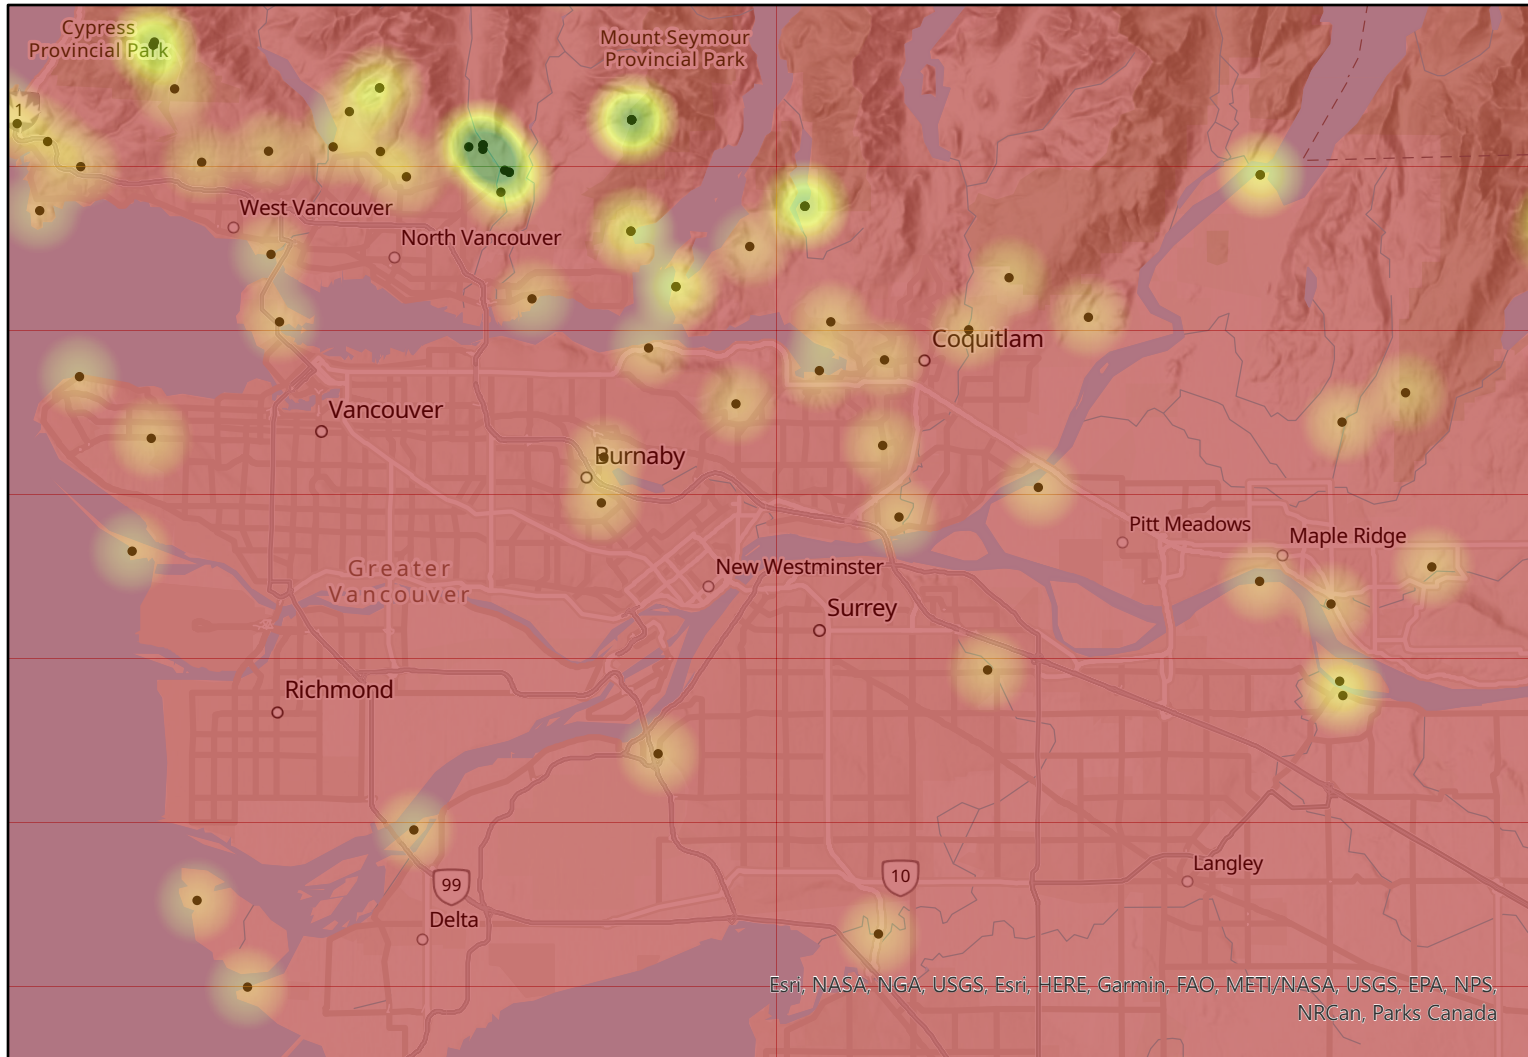

Kernel Density Heatmap of Trailheads Around Metro Vancouver

Data from: Vancouver Trails

Map by: Elias Rieger