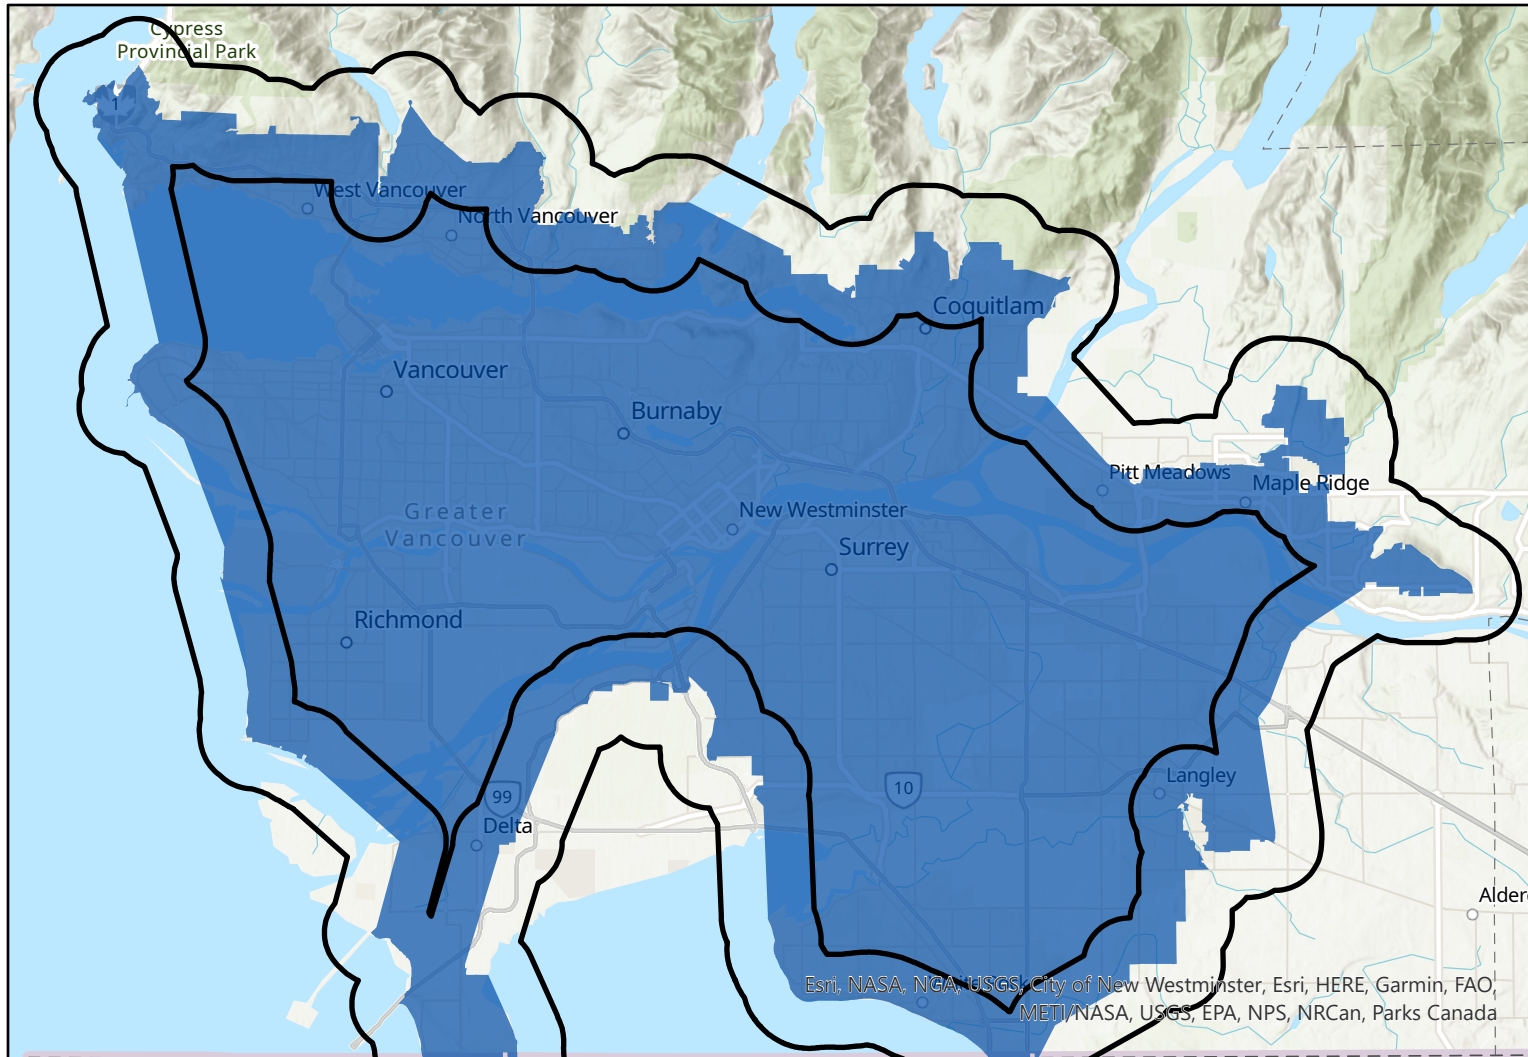

2km Buffer Around the Modified Urban Containment Boundary in Metro Vancouver

-  2km Buffer
-  Modified Urban Containment Boundary

Esri, NASA, NGA, USGS, City of New Westminster, Esri, HERE, Garmin, FAO, METI/NASA, USGS, EPA, NPS, NRCan, Parks Canada

Data from: Metro Vancouver Open Data Portal

Map by: Elias Rieger