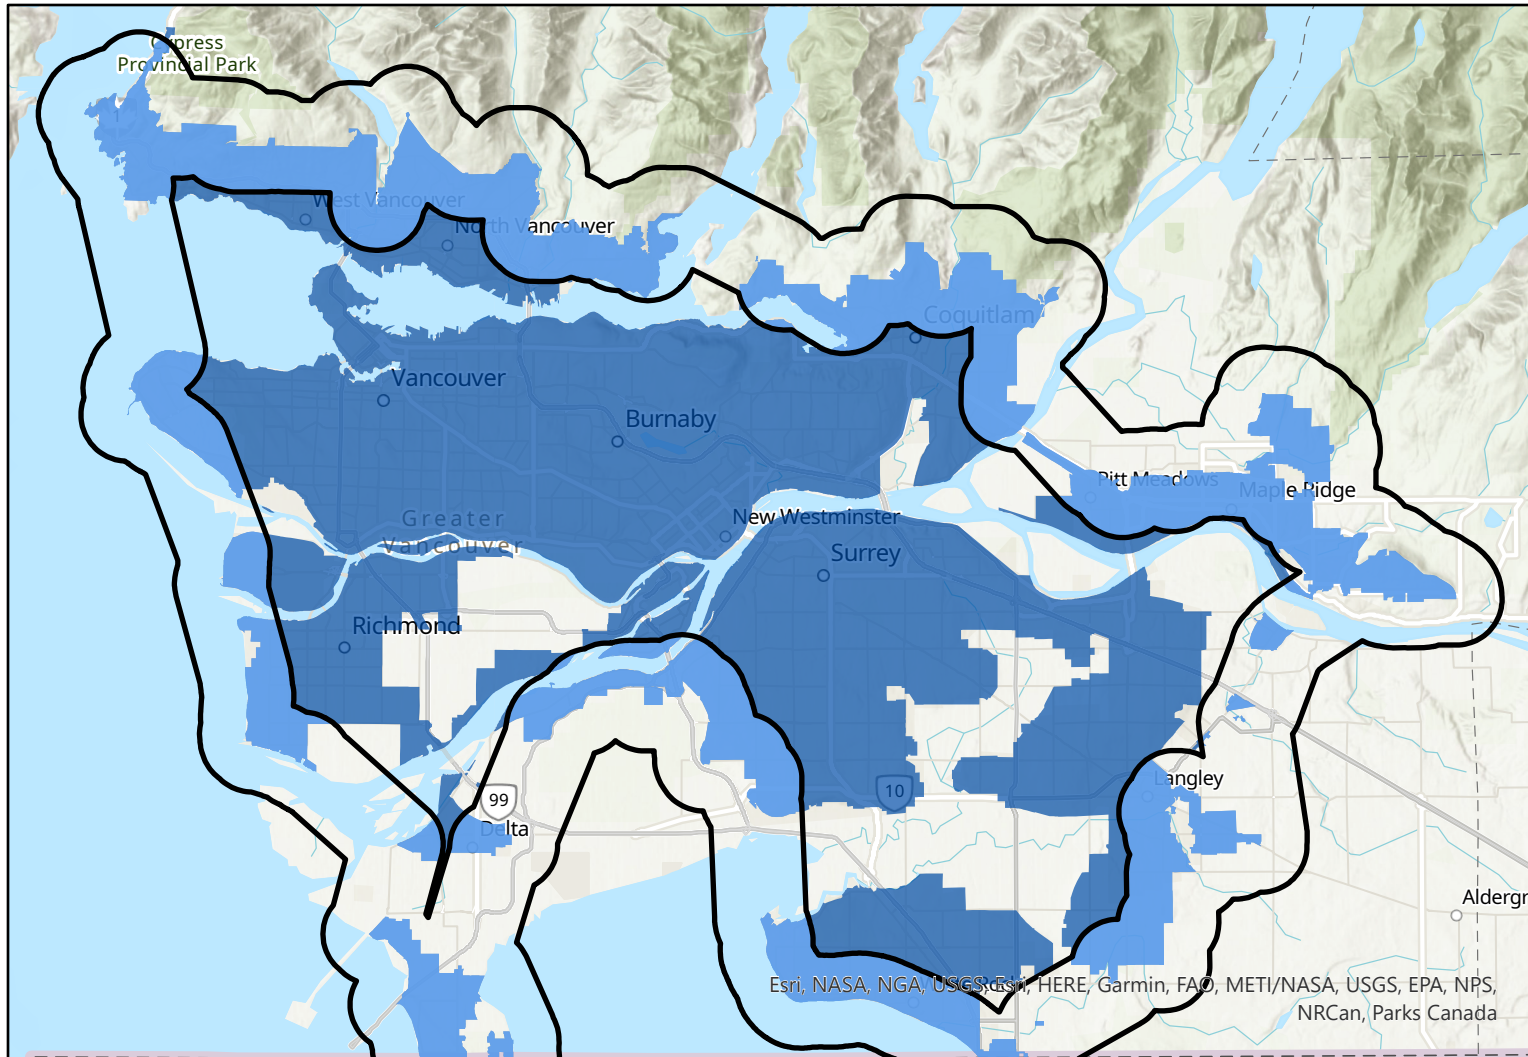

Intersection of 2km Buffer and Unmodified Urban Containment Boundary

Esri, NASA, NGA, USGS, Esri, HERE, Garmin, FAO, METI/NASA, USGS, EPA, NPS, NRCan, Parks Canada

Data from: Metro Vancouver Open Data Portal

Map by: Elias Rieger