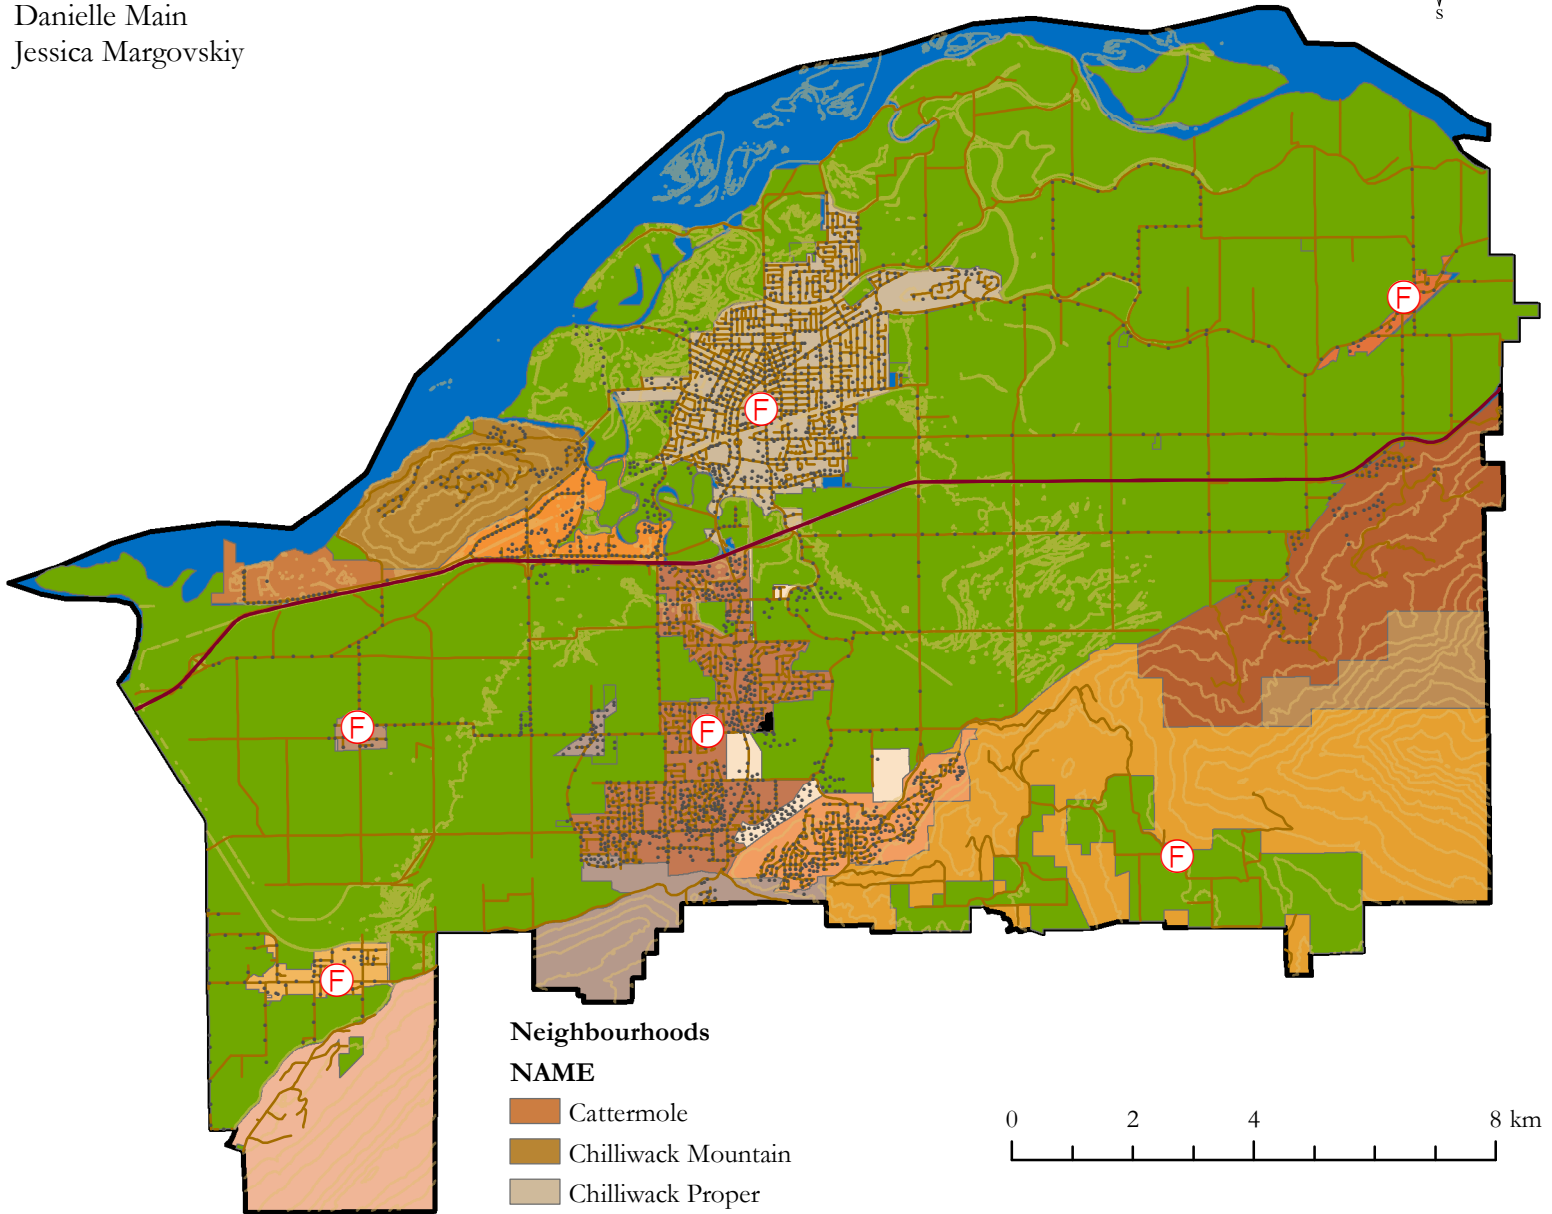

# Agricultural Land Reserve (ALR) in City of Chilliwack

### Legend

- Agricultural Land Reserve
- F Fire Halls
- Fire Hydrants
- Highway 1
- Roads
- 100m Contour Lines (Index)
- CityBoundary

### Neighbourhoods

Coordinate System: NAD 1983 UTM Zone 10N

Projection: Transverse Mercator

Datum: North American 1983

Source: Open Data Catalogue

Unit: Meter