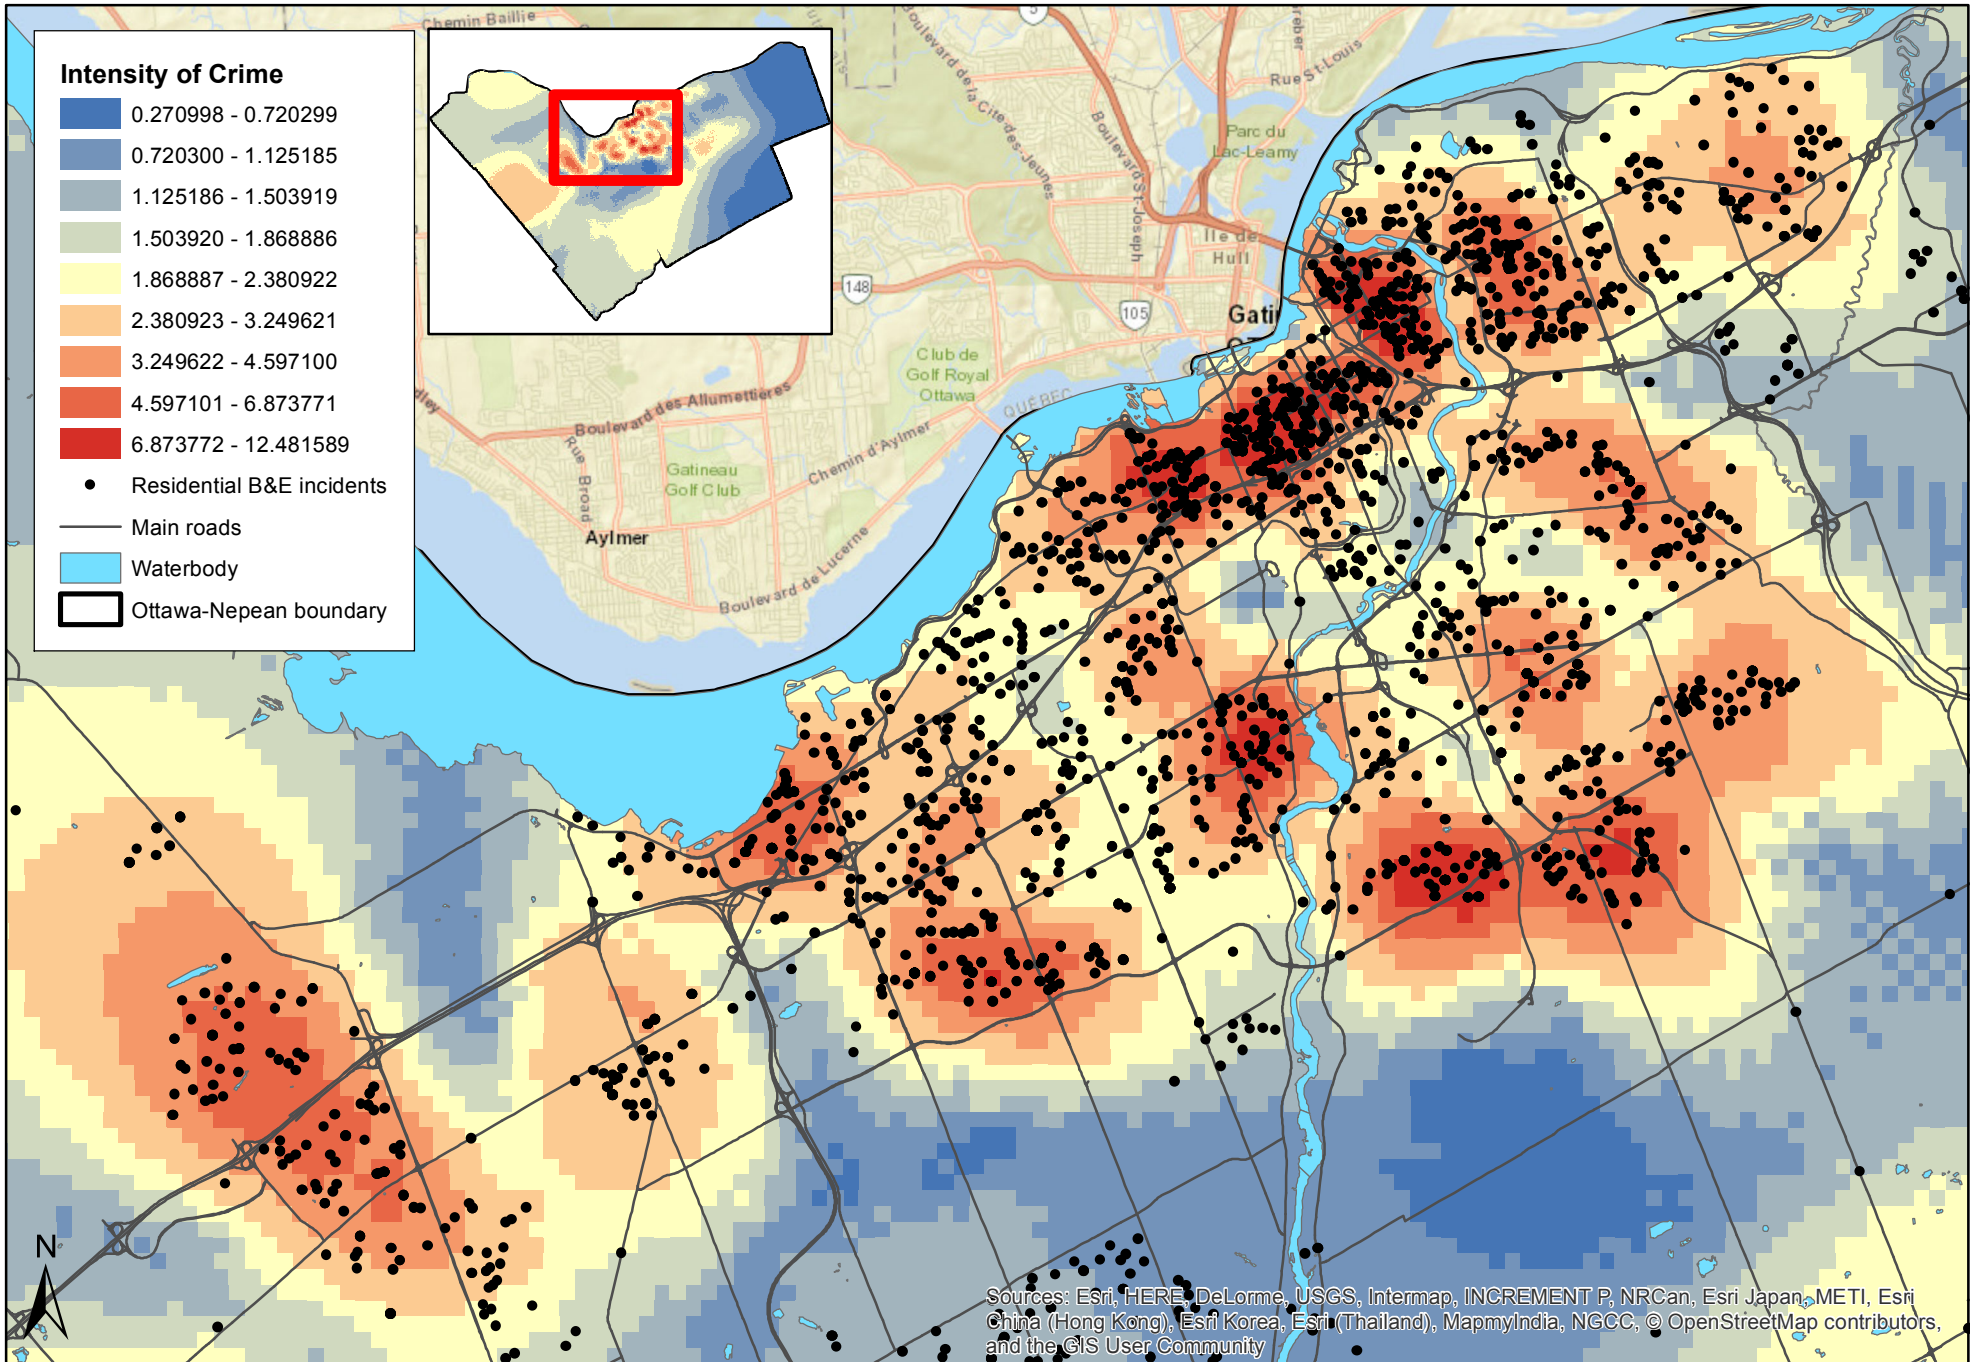

# Relative-Risk Map of Break & Enter Crimes in Ottawa, ON 2005-2006

Dual Surface Estimation (Normalized by Population Density)

0 1.25 2.5 5 7.5 10 Kilometers