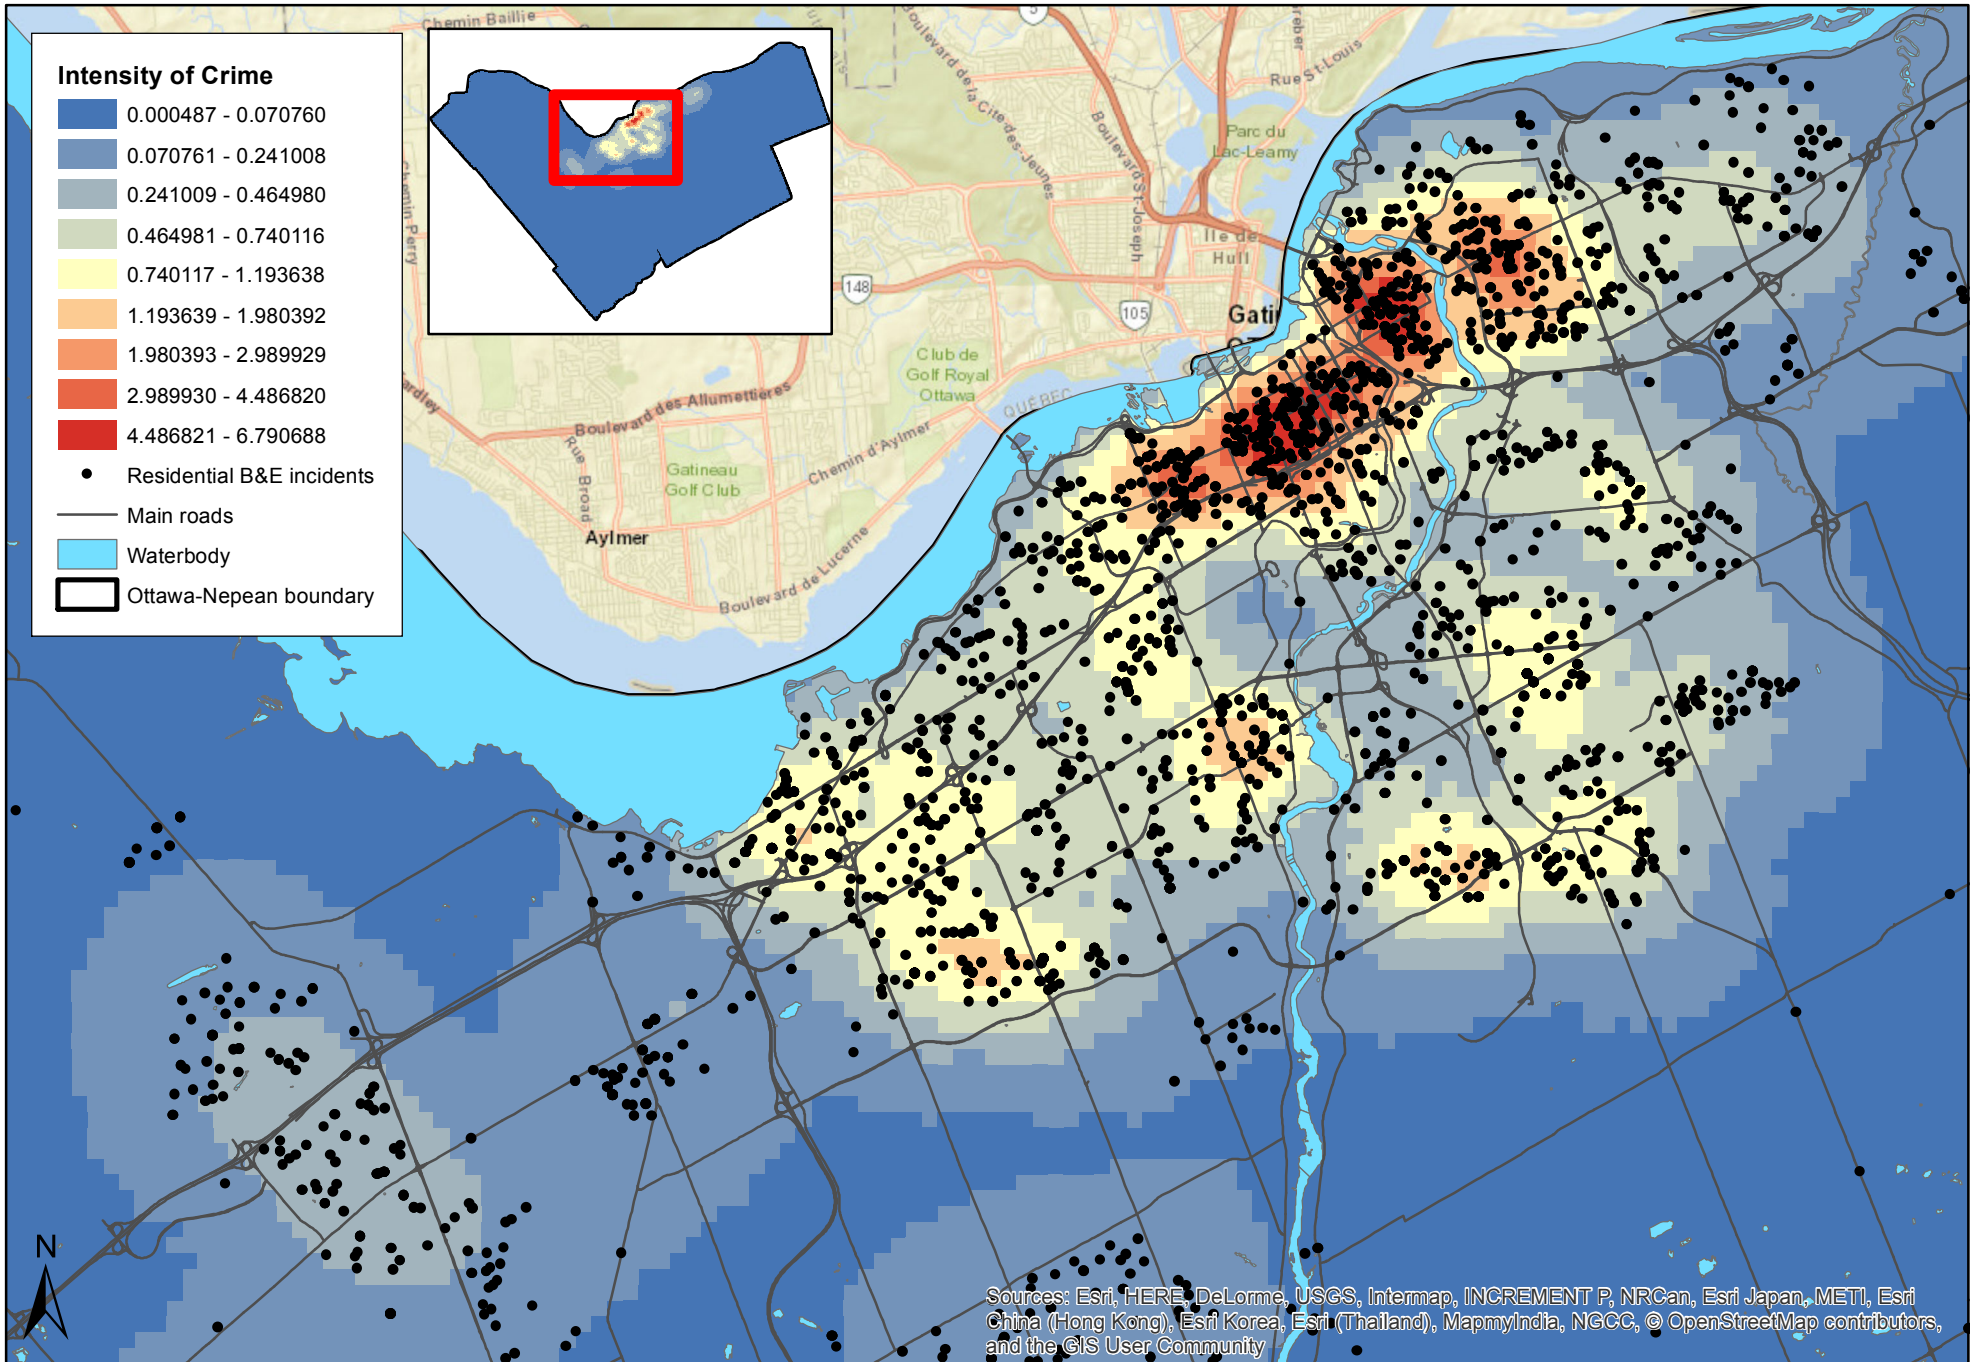

Distribution of Break & Enter Crimes in Ottawa, ON 2005-2006

Single Surface Estimation

Sources: Esri, HERE, DeLorme, USGS, Intermap, INCREMENT P, NRCan, Esri Japan, METI, Esri China (Hong Kong), Esri Korea, Esri (Thailand), MapmyIndia, NGCC, © OpenStreetMap contributors, and the GIS User Community

0 1.25 2.5 5 7.5 10 Kilometers

Map by Jessica Hak Hepburn 2017
Data retrieved from Ottawa Police Department, Statistics Canada, Open Street Map, and DMTI