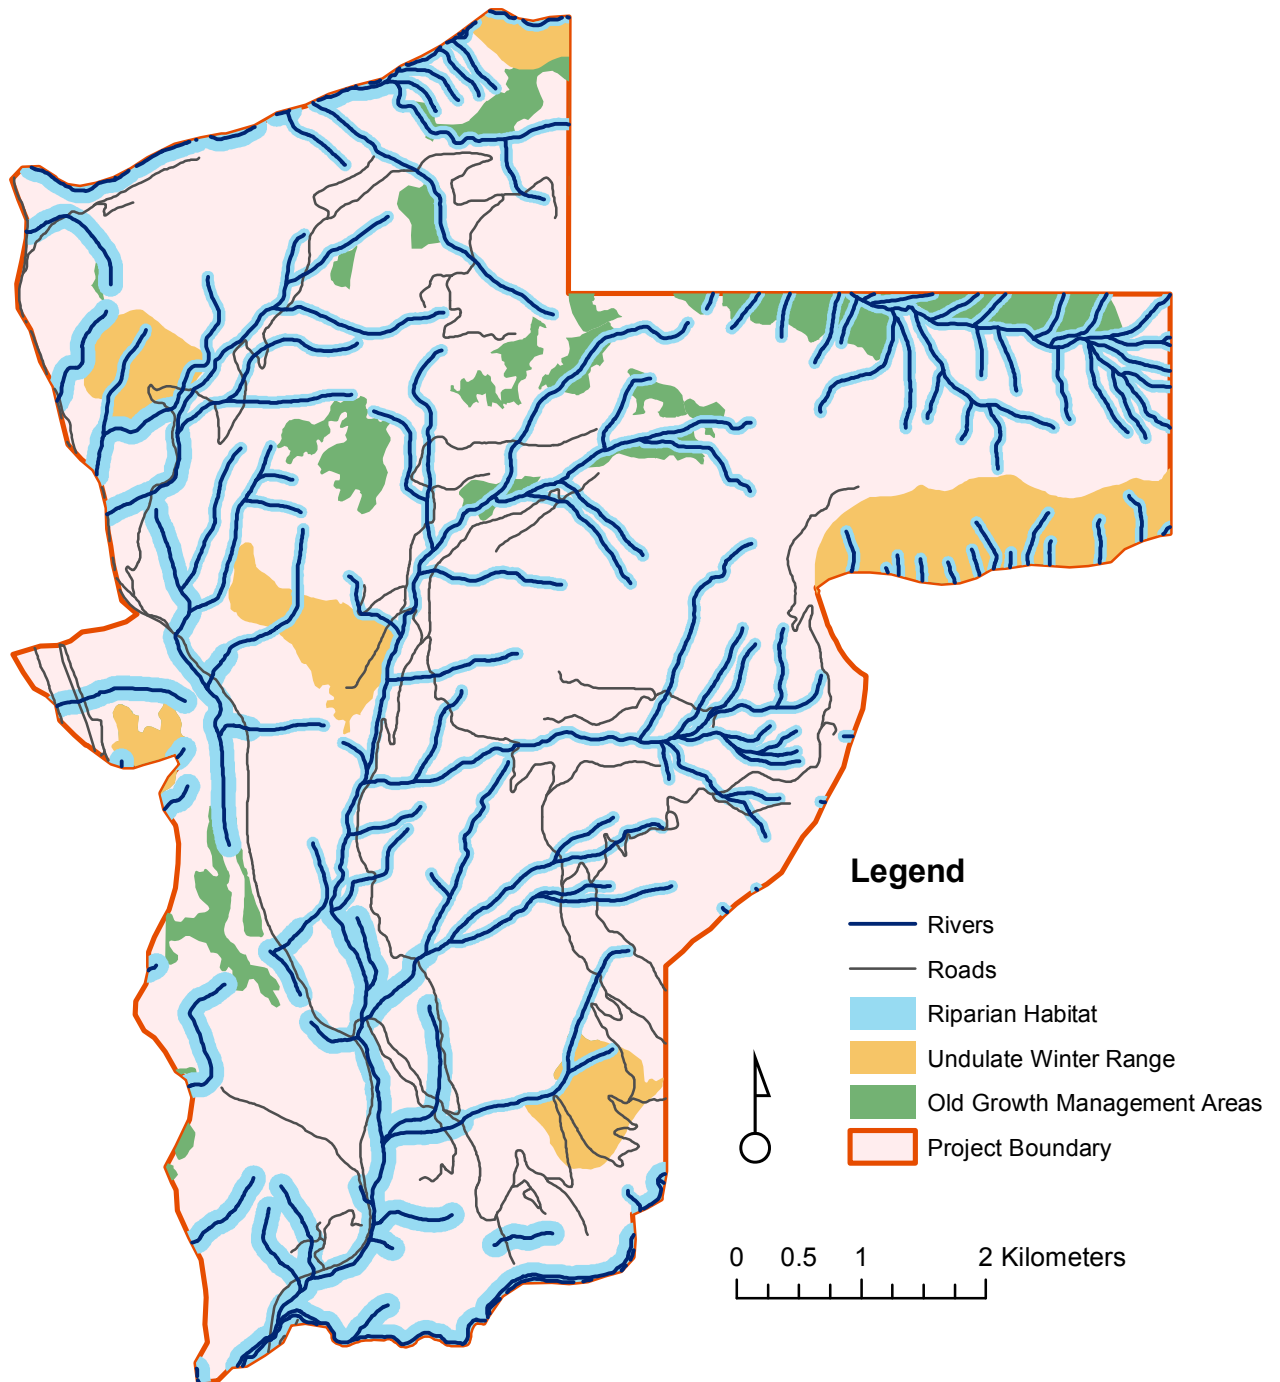

Ecologically Sensitive Areas within the Proposed Garibaldi Ski Resort

Kaymi Yoon-Maxwell | UBC Geography | March 19, 2018

Data Source: DataBC, UBC Geography Department
Coordinate System: NAD 1983 UTM Zone 10N
Projection: Transverse Mercator
Datum: North American 1983