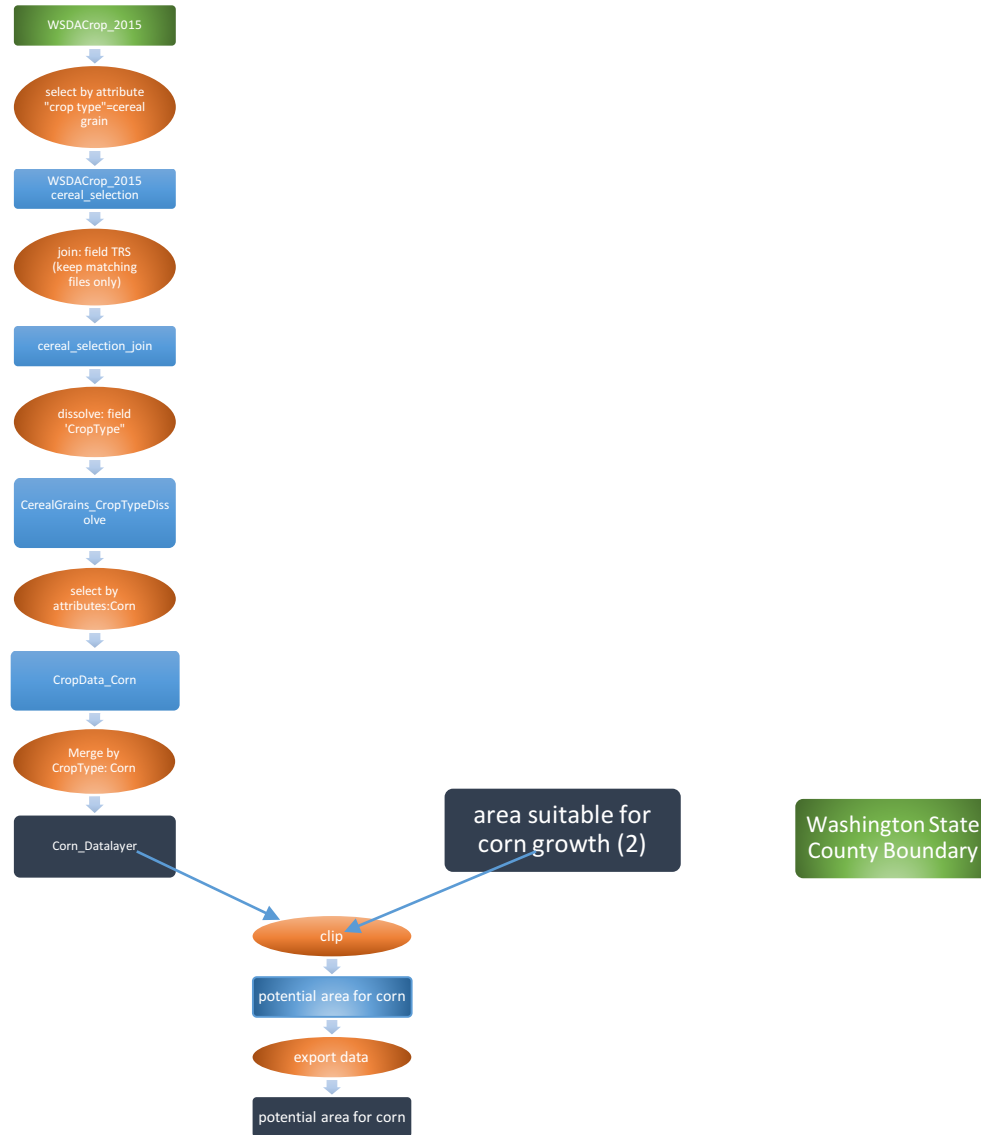

Flowchart

Part 1 Map 1 Suitable Areas in Washington State for Corn Growth

Part 1 Map 2 Suitable Areas in Washington State for Barley

Part 1 Map 3 Suitable Areas in Washington State for Wheat Growth

Part 2 Wheat Growth

Part 2 Map 2 Barley Growth

Part 2 Map 3 Corn Growth

Part 3 Map 1 Potential Corn Growth

Map 2 Barley Growth

Map 3 Wheat Growth