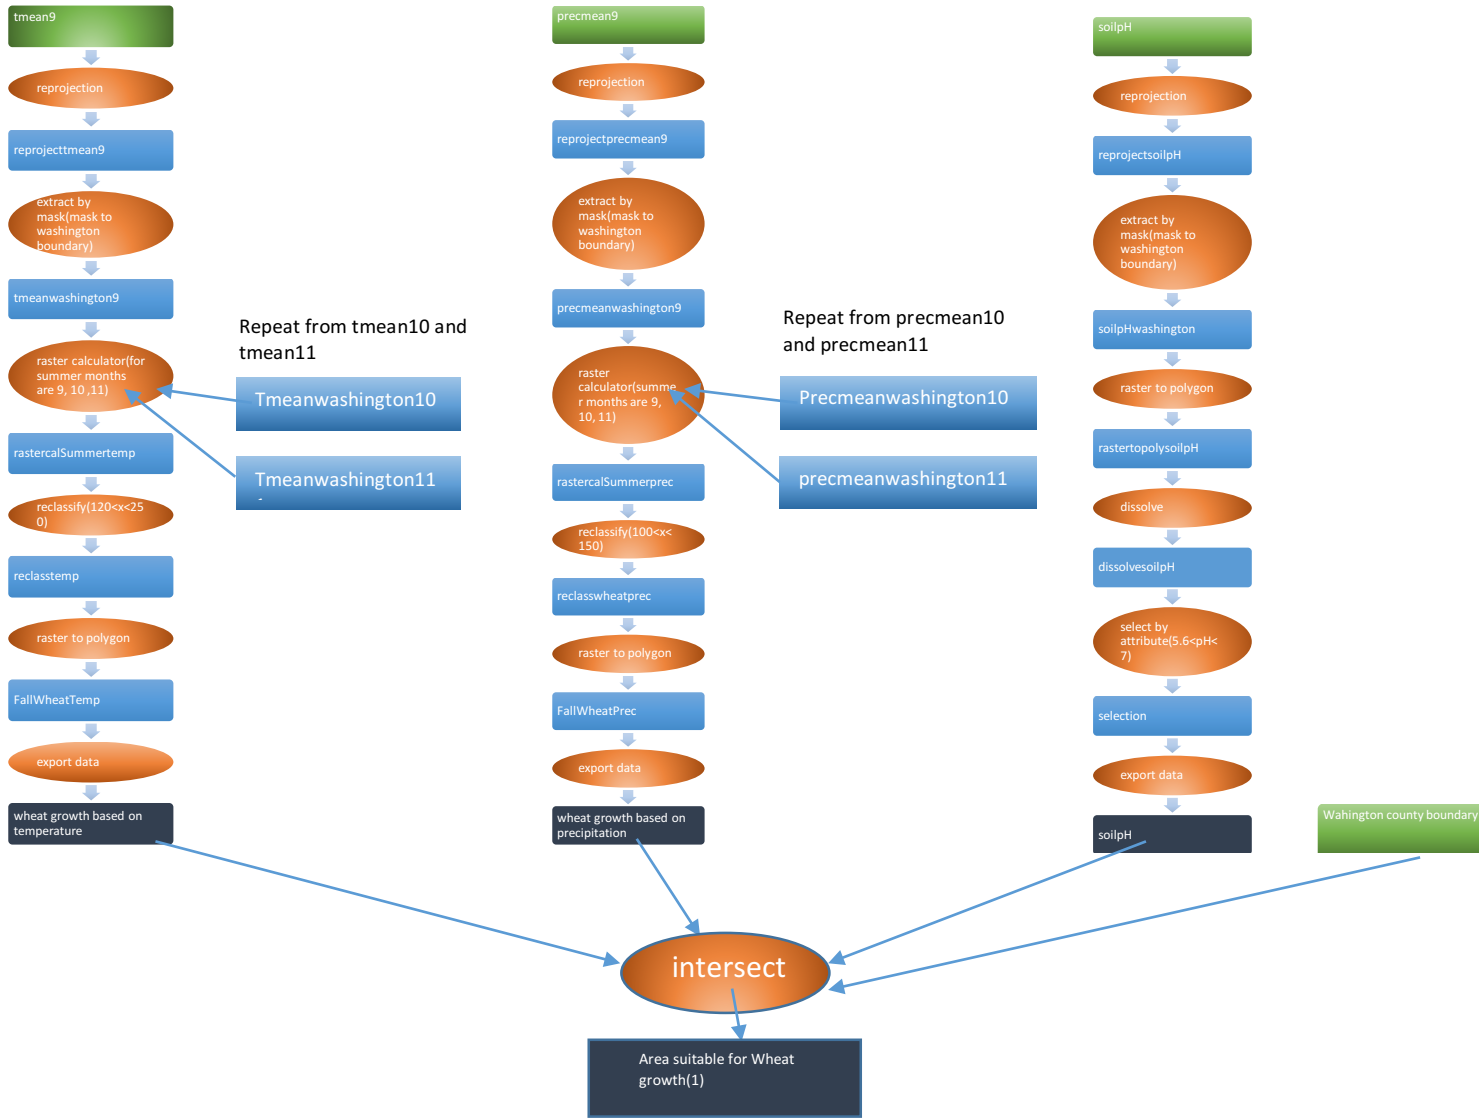

Flowchart

Part 1 Map 1 Suitable Areas in Washington State for Corn Growth

Part 1 Map 2 Suitable Areas in Washington State for Barley

Part 1 Map 3 Suitable Areas in Washington State for Wheat Growth

Part 2 Wheat Growth

Part 2 Map 2 Barley Growth

Part 2 Map 3 Corn Growth

Part 3 Map 1 Potential Corn Growth

Map 2 Barley Growth

Map 3 Wheat Growth