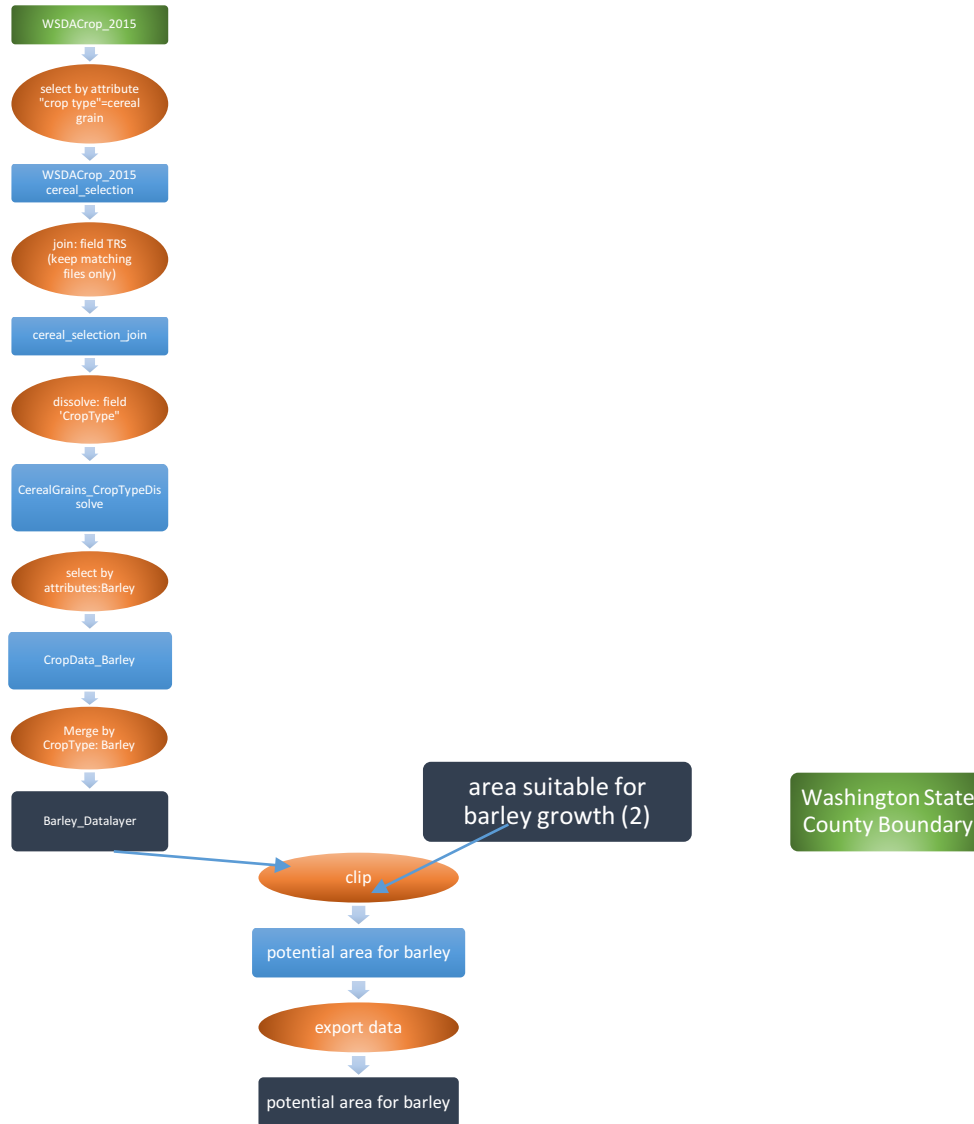

Flowchart

Part 1 Map 1 Suitable Areas in Washington State for Corn Growth

Part 1 Map 2 Suitable Areas in Washington State for Barley

Part 1 Map 3 Suitable Areas in Washington State for Wheat Growth

Part 2 Wheat Growth

Part 2 Map 2 Barley Growth

Part 2 Map 3 Corn Growth

Part 3 Map 1 Potential Corn Growth

Map 2 Barley Growth

Map 3 Wheat Growth