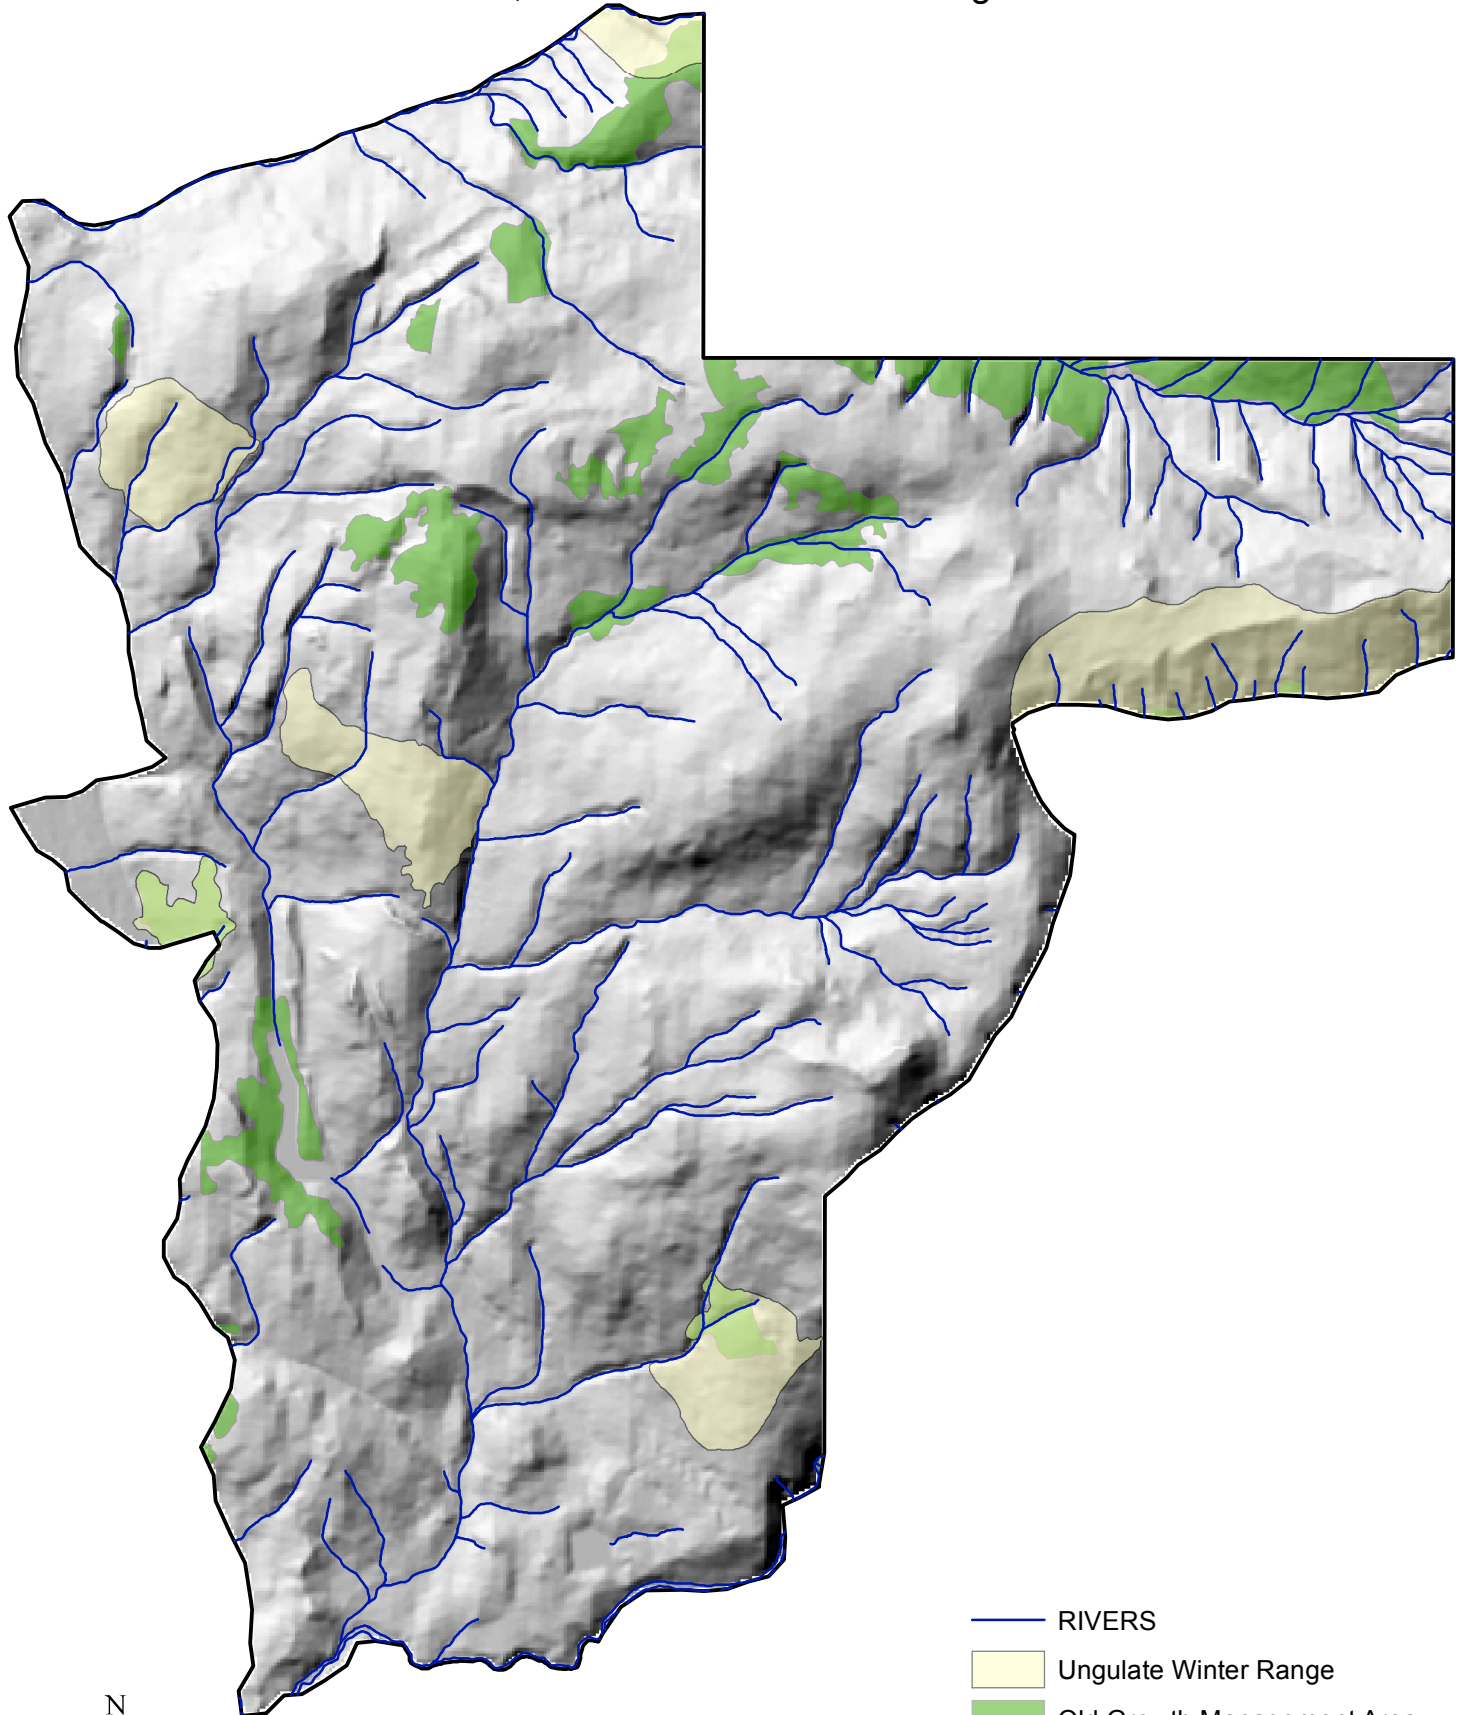

Hillshade of Project Area

with Rivers, Old Growth Forest and Ungulate Areas

N

1,300 650 0 1,300 Meters

- RIVERS
- Ungulate Winter Range
- Old Growth Management Area