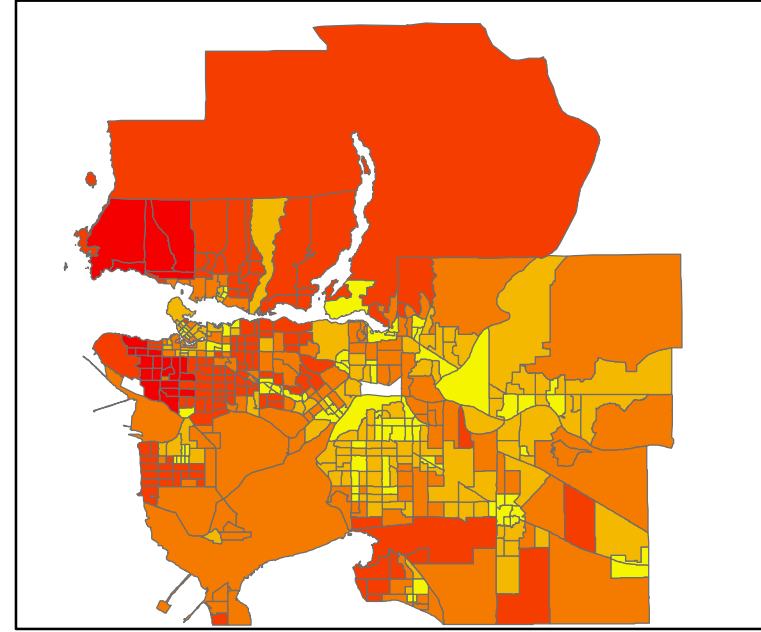

# 4 Different Classification methods for Vancouver CTs

Equal Interval

**Shelter Price**

Natural Breaks

**Shelter price**

Standard Deviation

**Shelter Price**

Manual Break

**Shelter price**