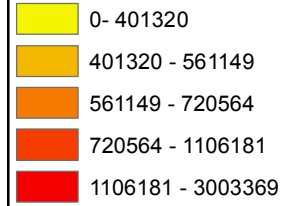

# 4 Different Classification methods for Vancouver CTs

Equal Interval

**Shelter Price**

Natural Breaks

**Shelter price**

Standard Deviation

**Shelter Price**

Manual Break