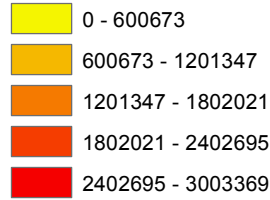

# 4 Different Classification methods for Vancouver CTs

Equal Interval

**Shelter Price**

Natural Breaks

**Shelter price**

Standard Deviation

**Shelter Price**

Manual Break