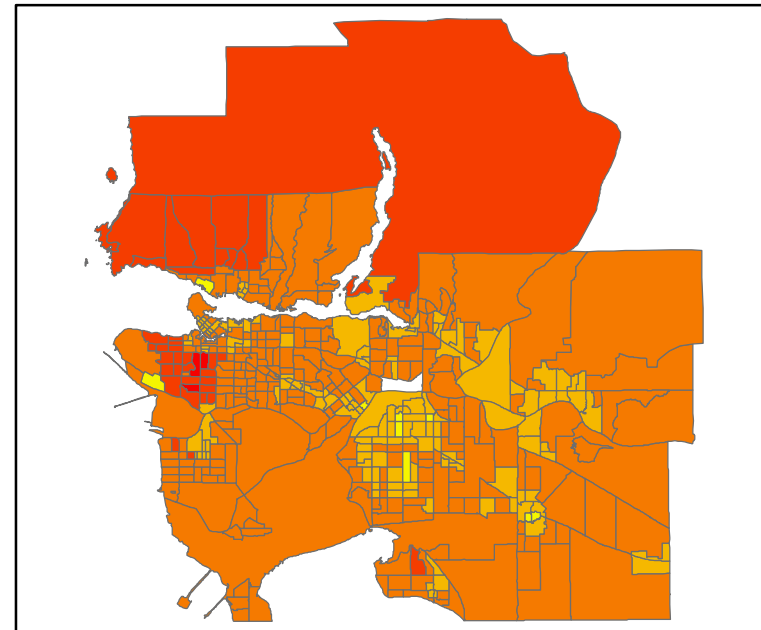

# 4 Different Classification methods for Vancouver CTs

Equal Interval

**Shelter Price**

Natural Breaks

**Shelter price**

Standard Deviation

**Shelter Price**

Manual Break

**Shelter price**