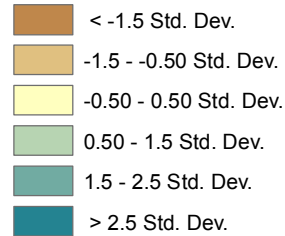

# 4 Different Classification methods for Vancouver CTs

Equal Interval

**Shelter Price**

Natural Breaks

**Shelter price**

Standard Deviation

**Shelter Price**

Manual Break