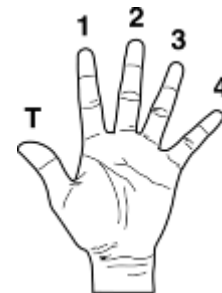

Reading Guitar Tablature

Look at the Tab for the song "Orchid" and how it relates to this sheet.

Key Em - Slowly (but not too slow)

4/4

TIME (COUNTING BEATS)

	1	2	3	4	1	2	3	4
E	-7-7-7-7-				-5- -5- -0- -0-			
B	-5-				-8- -8- -7- -0-			
G	-				-0- -0- -0- -0-			
D	-				-			
A	-				-			
E	-0-				-0- -0- -0- -0-			

STRINGS ON THE GUITAR

1 3 3 3 3 1 4 1 4 3

WHICH FINGERS TO USE ON THE FRET

WHICH STRINGS AND FRETS TO PLAY WITH EACH BEAT.