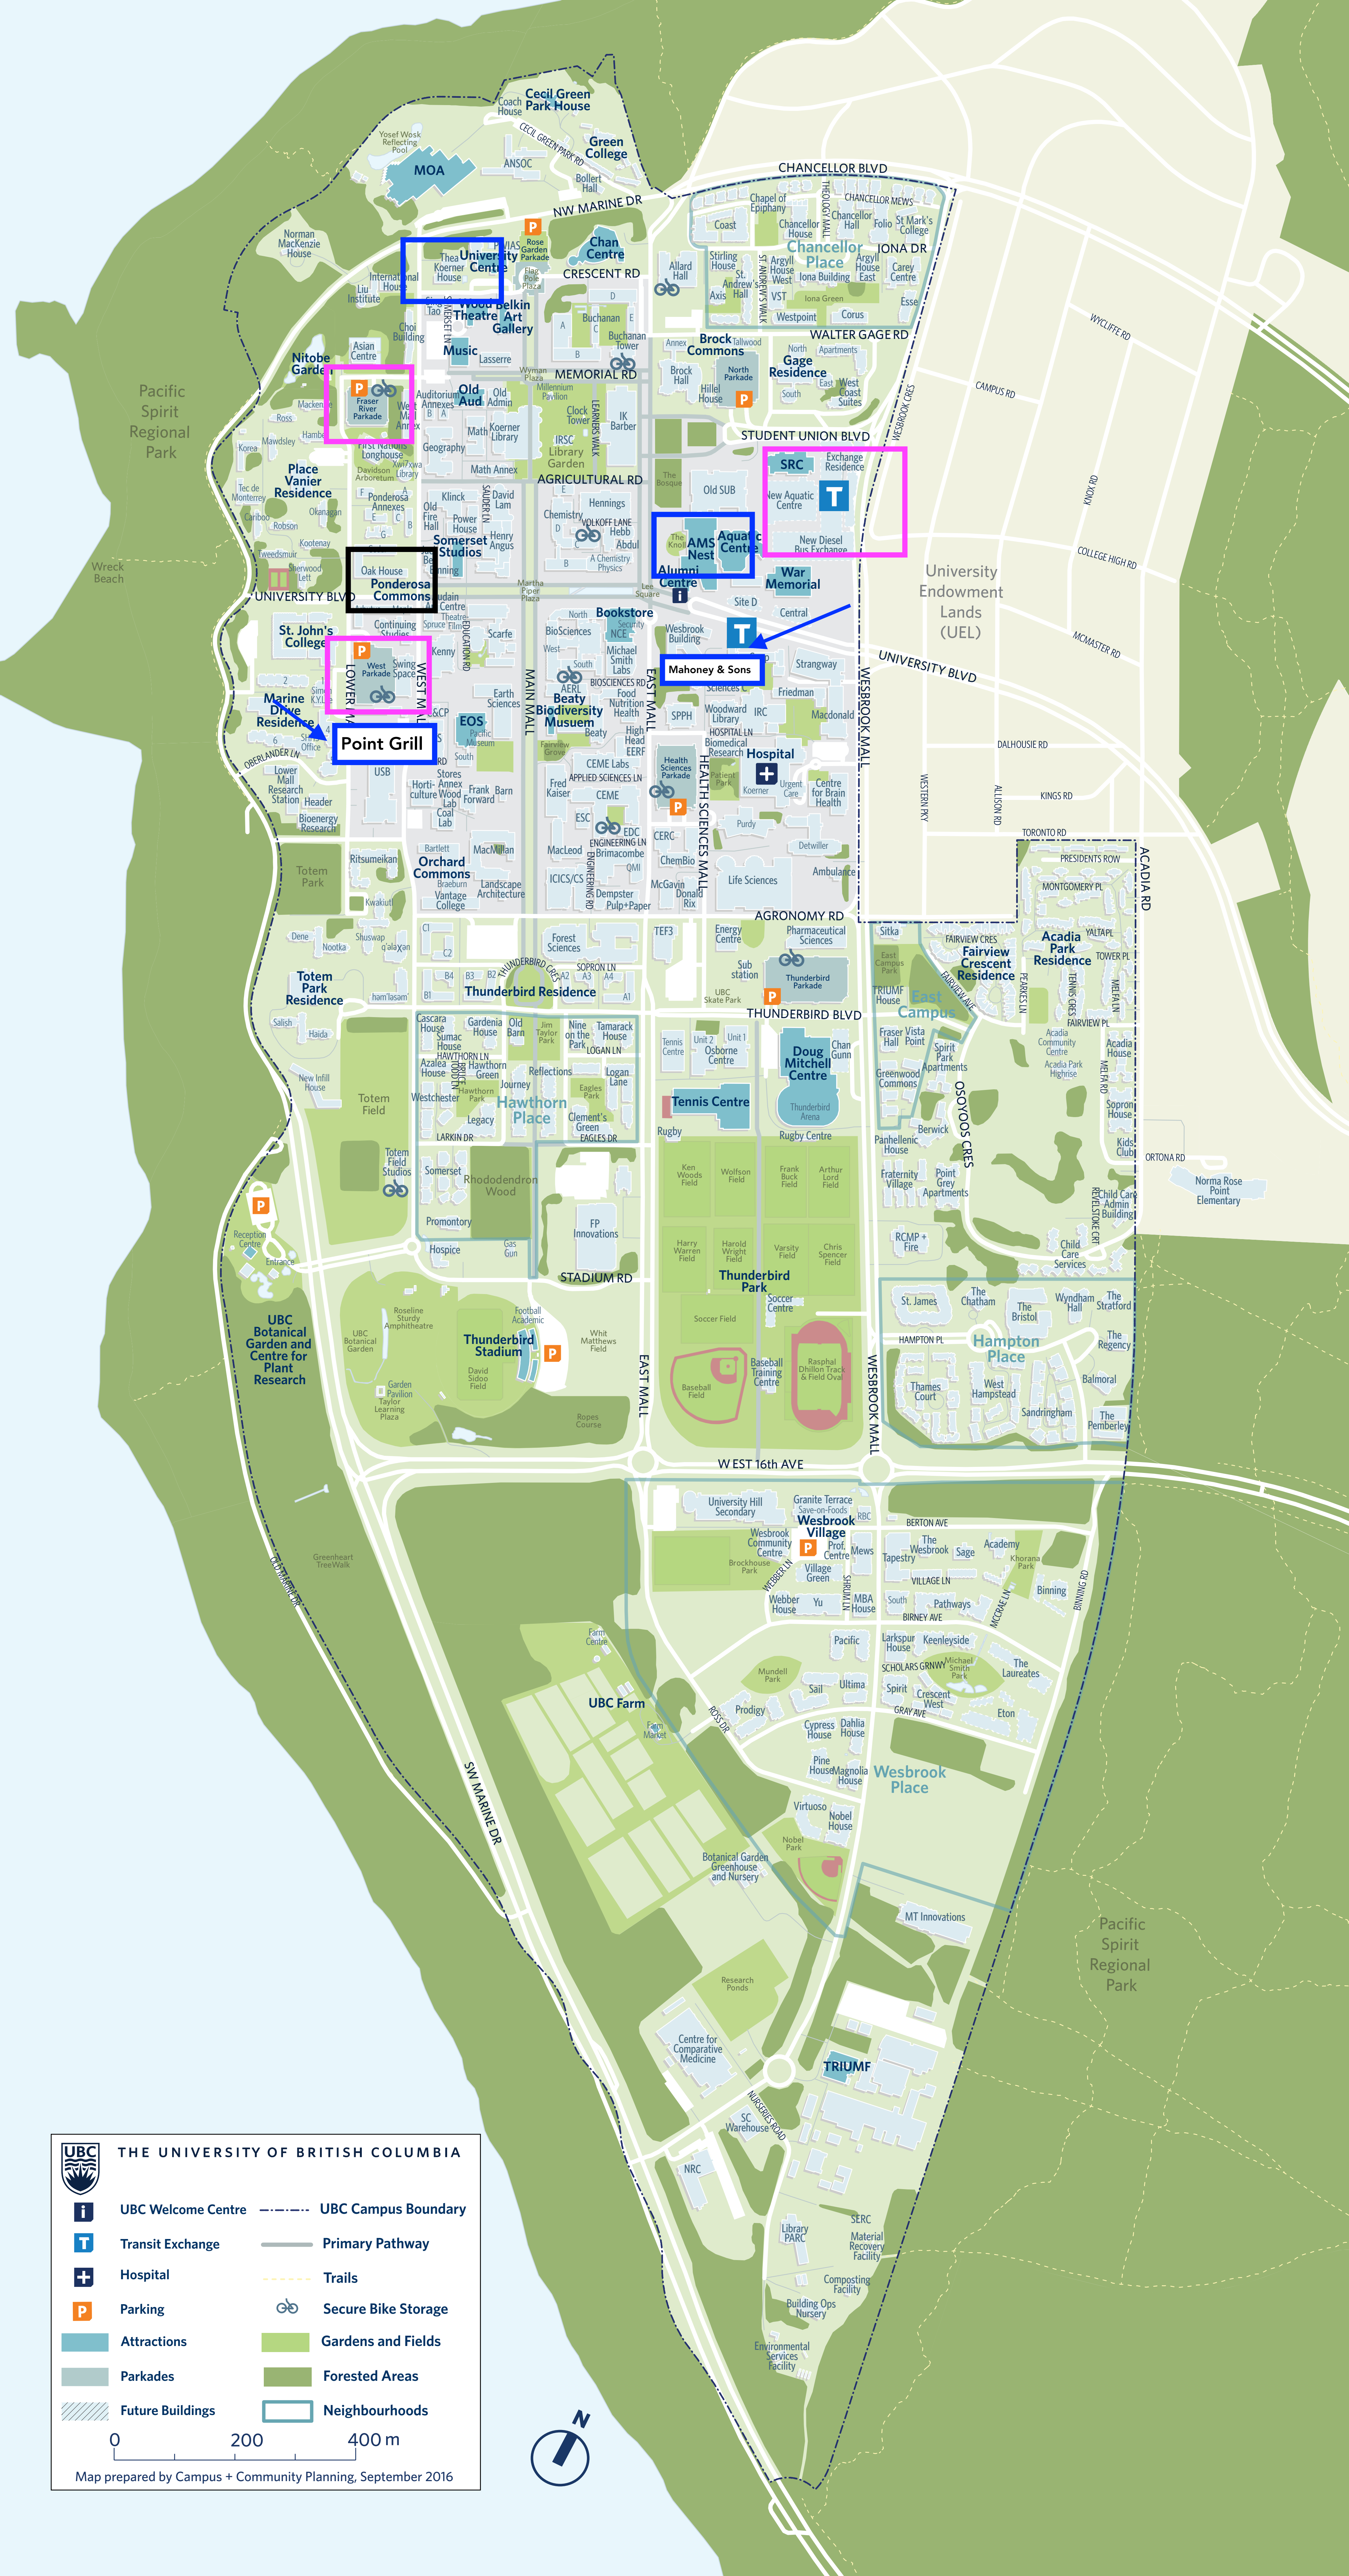

THE UNIVERSITY OF BRITISH COLUMBIA

	UBC Welcome Centre		UBC Campus Boundary
	Transit Exchange		Primary Pathway
	Hospital		Trails
	Parking		Secure Bike Storage
	Attractions		Gardens and Fields
	Parkades		Forested Areas
	Future Buildings		Neighbourhoods

0 200 400 m

Map prepared by Campus + Community Planning, September 2016