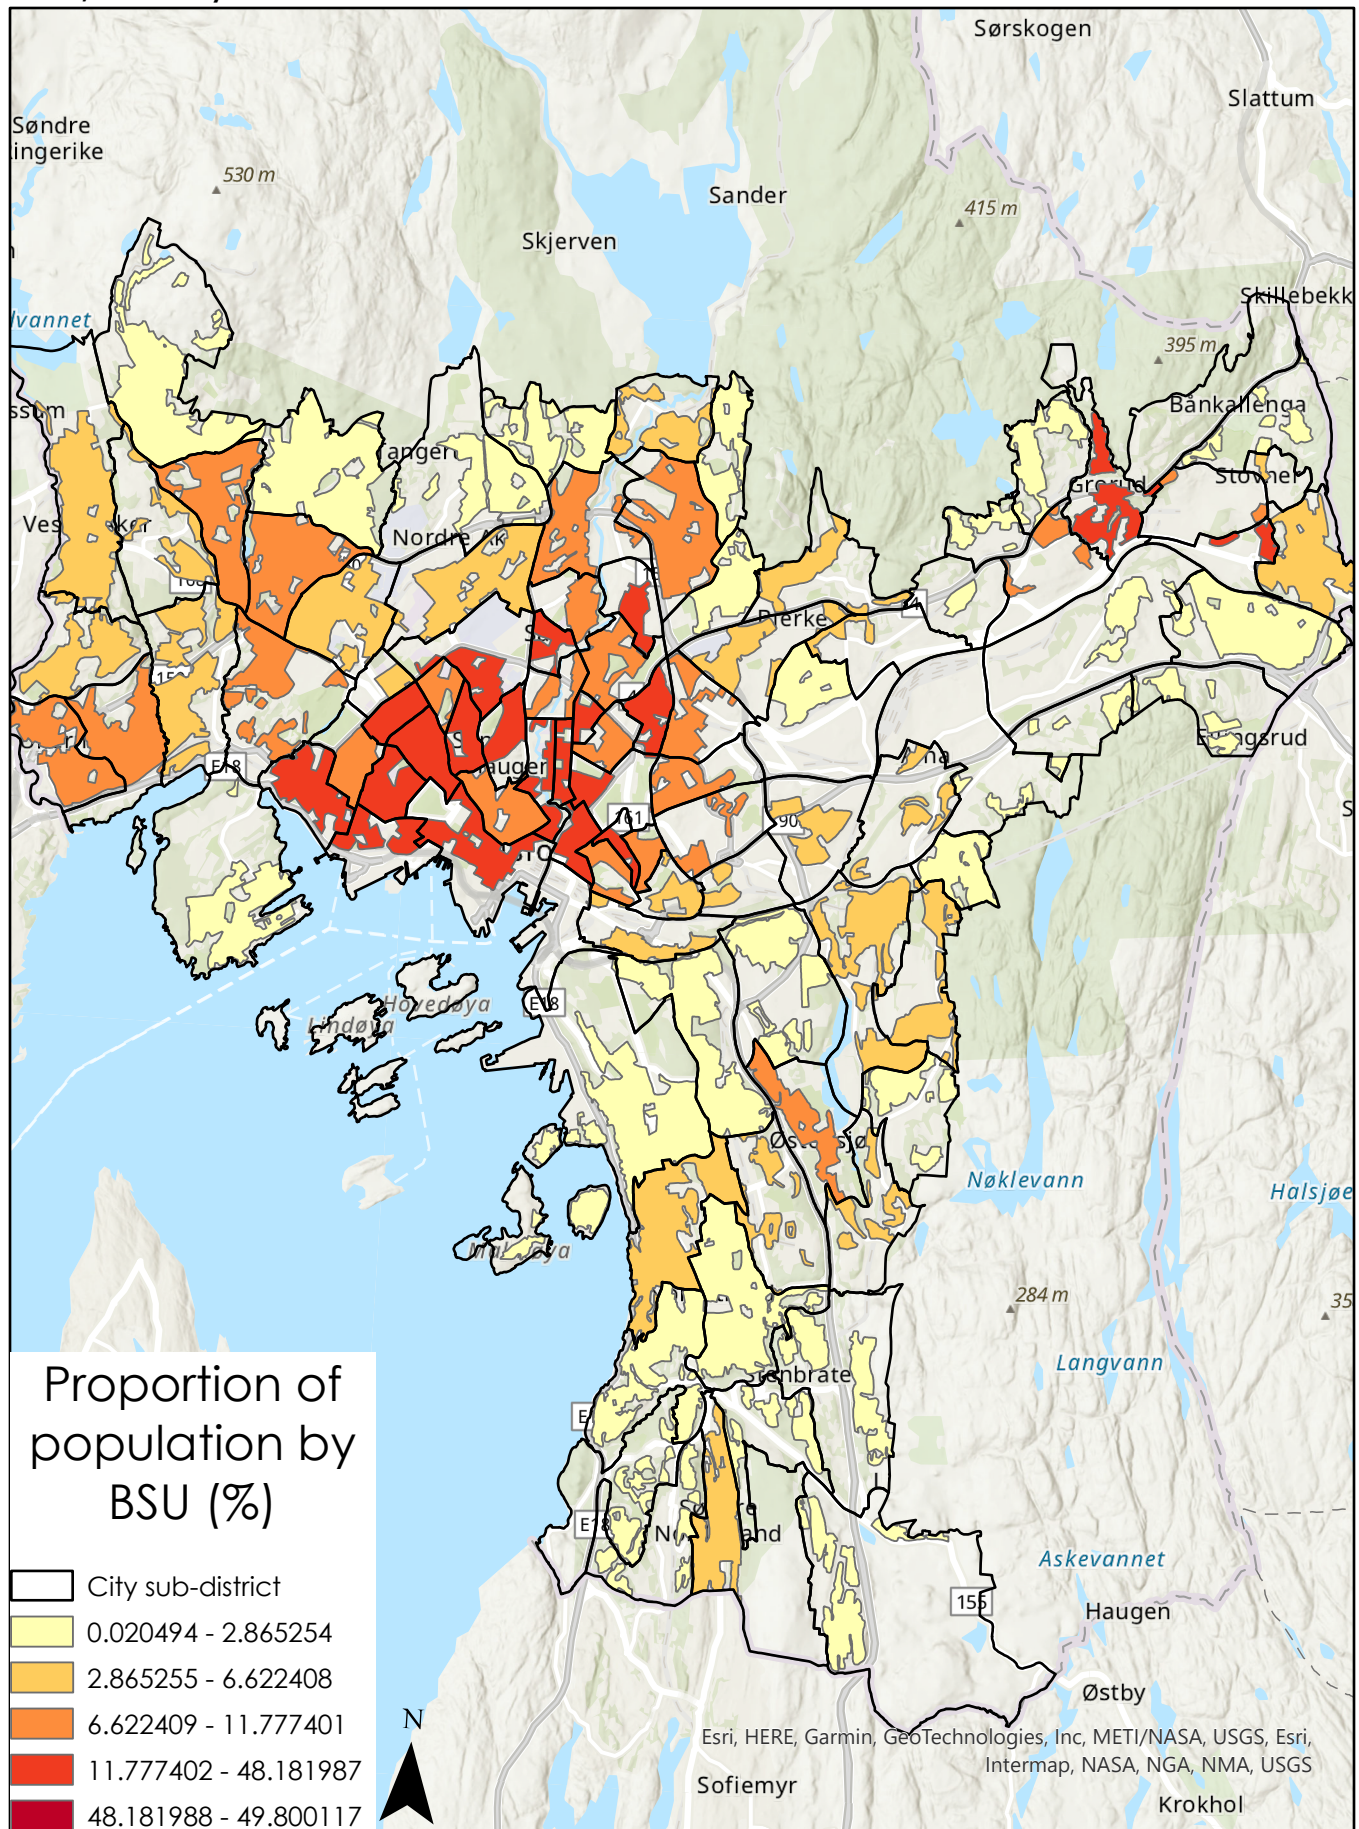

Proportion of population exposed to 70db or more by city sub-Oslo, Norway

0 1 2 4 Kilometers

Author: Simen Hennum, UBC, April 23, 2022.
 Sources: Bymiljøetaten, Kartverket, Oslo kommune, SSB
 Projection: UTM Zone 33N