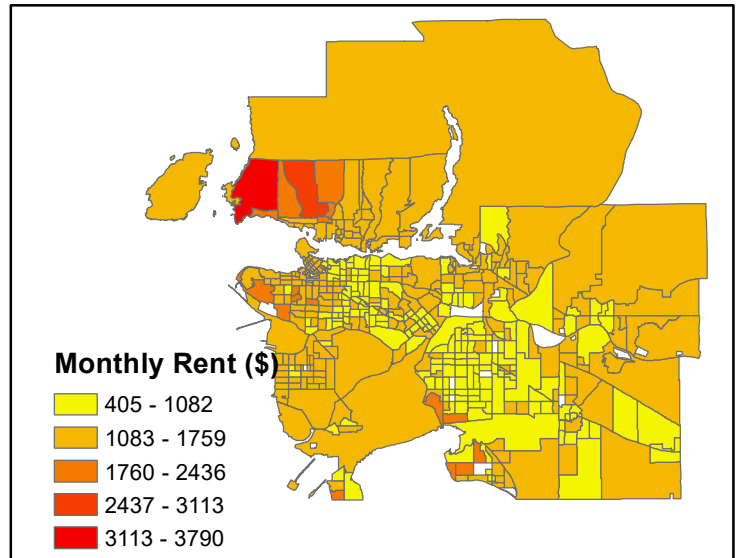

Monthly Rent for Metro Vancouver Census Tracts

N

Natural Breaks

Equal Interval

Manual Breaks

Standard Deviation