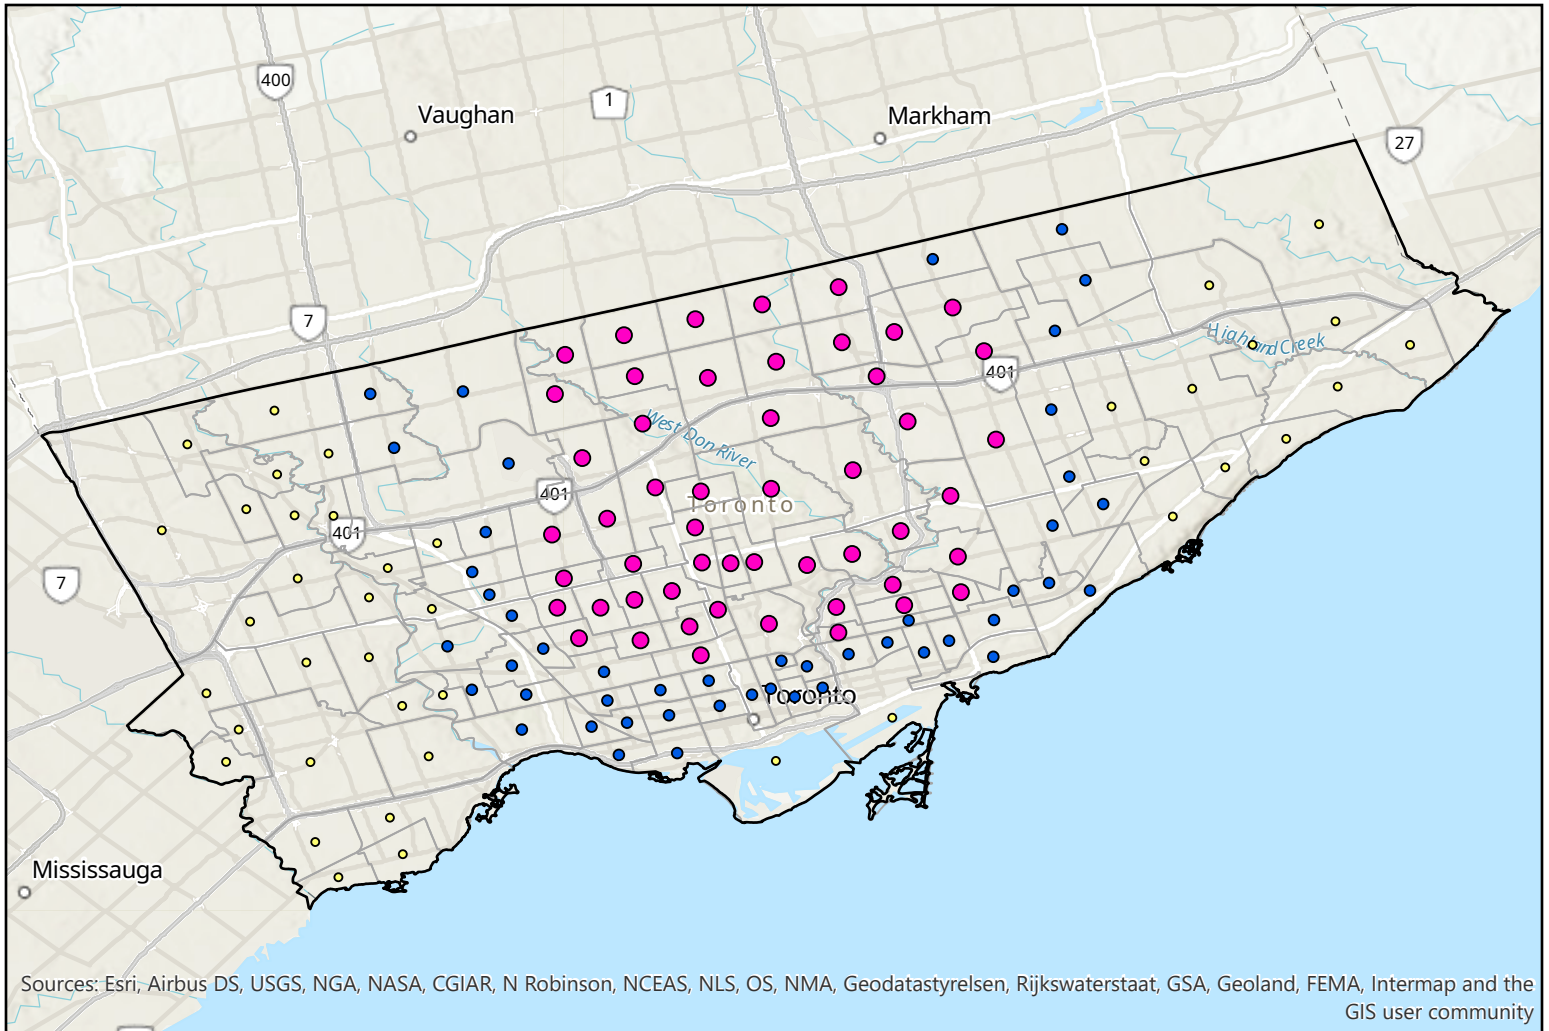

Home Prices in Toronto, 2011

□ Toronto Outline

Local R-Squared

- Weak Correlation
- Medium Correlation
- Strong Correlation

Projection: WGS 84
Data Source: City of Toronto Open Data

Elizabeth Lee, #28784149
GEOB 479, May 1, 2020