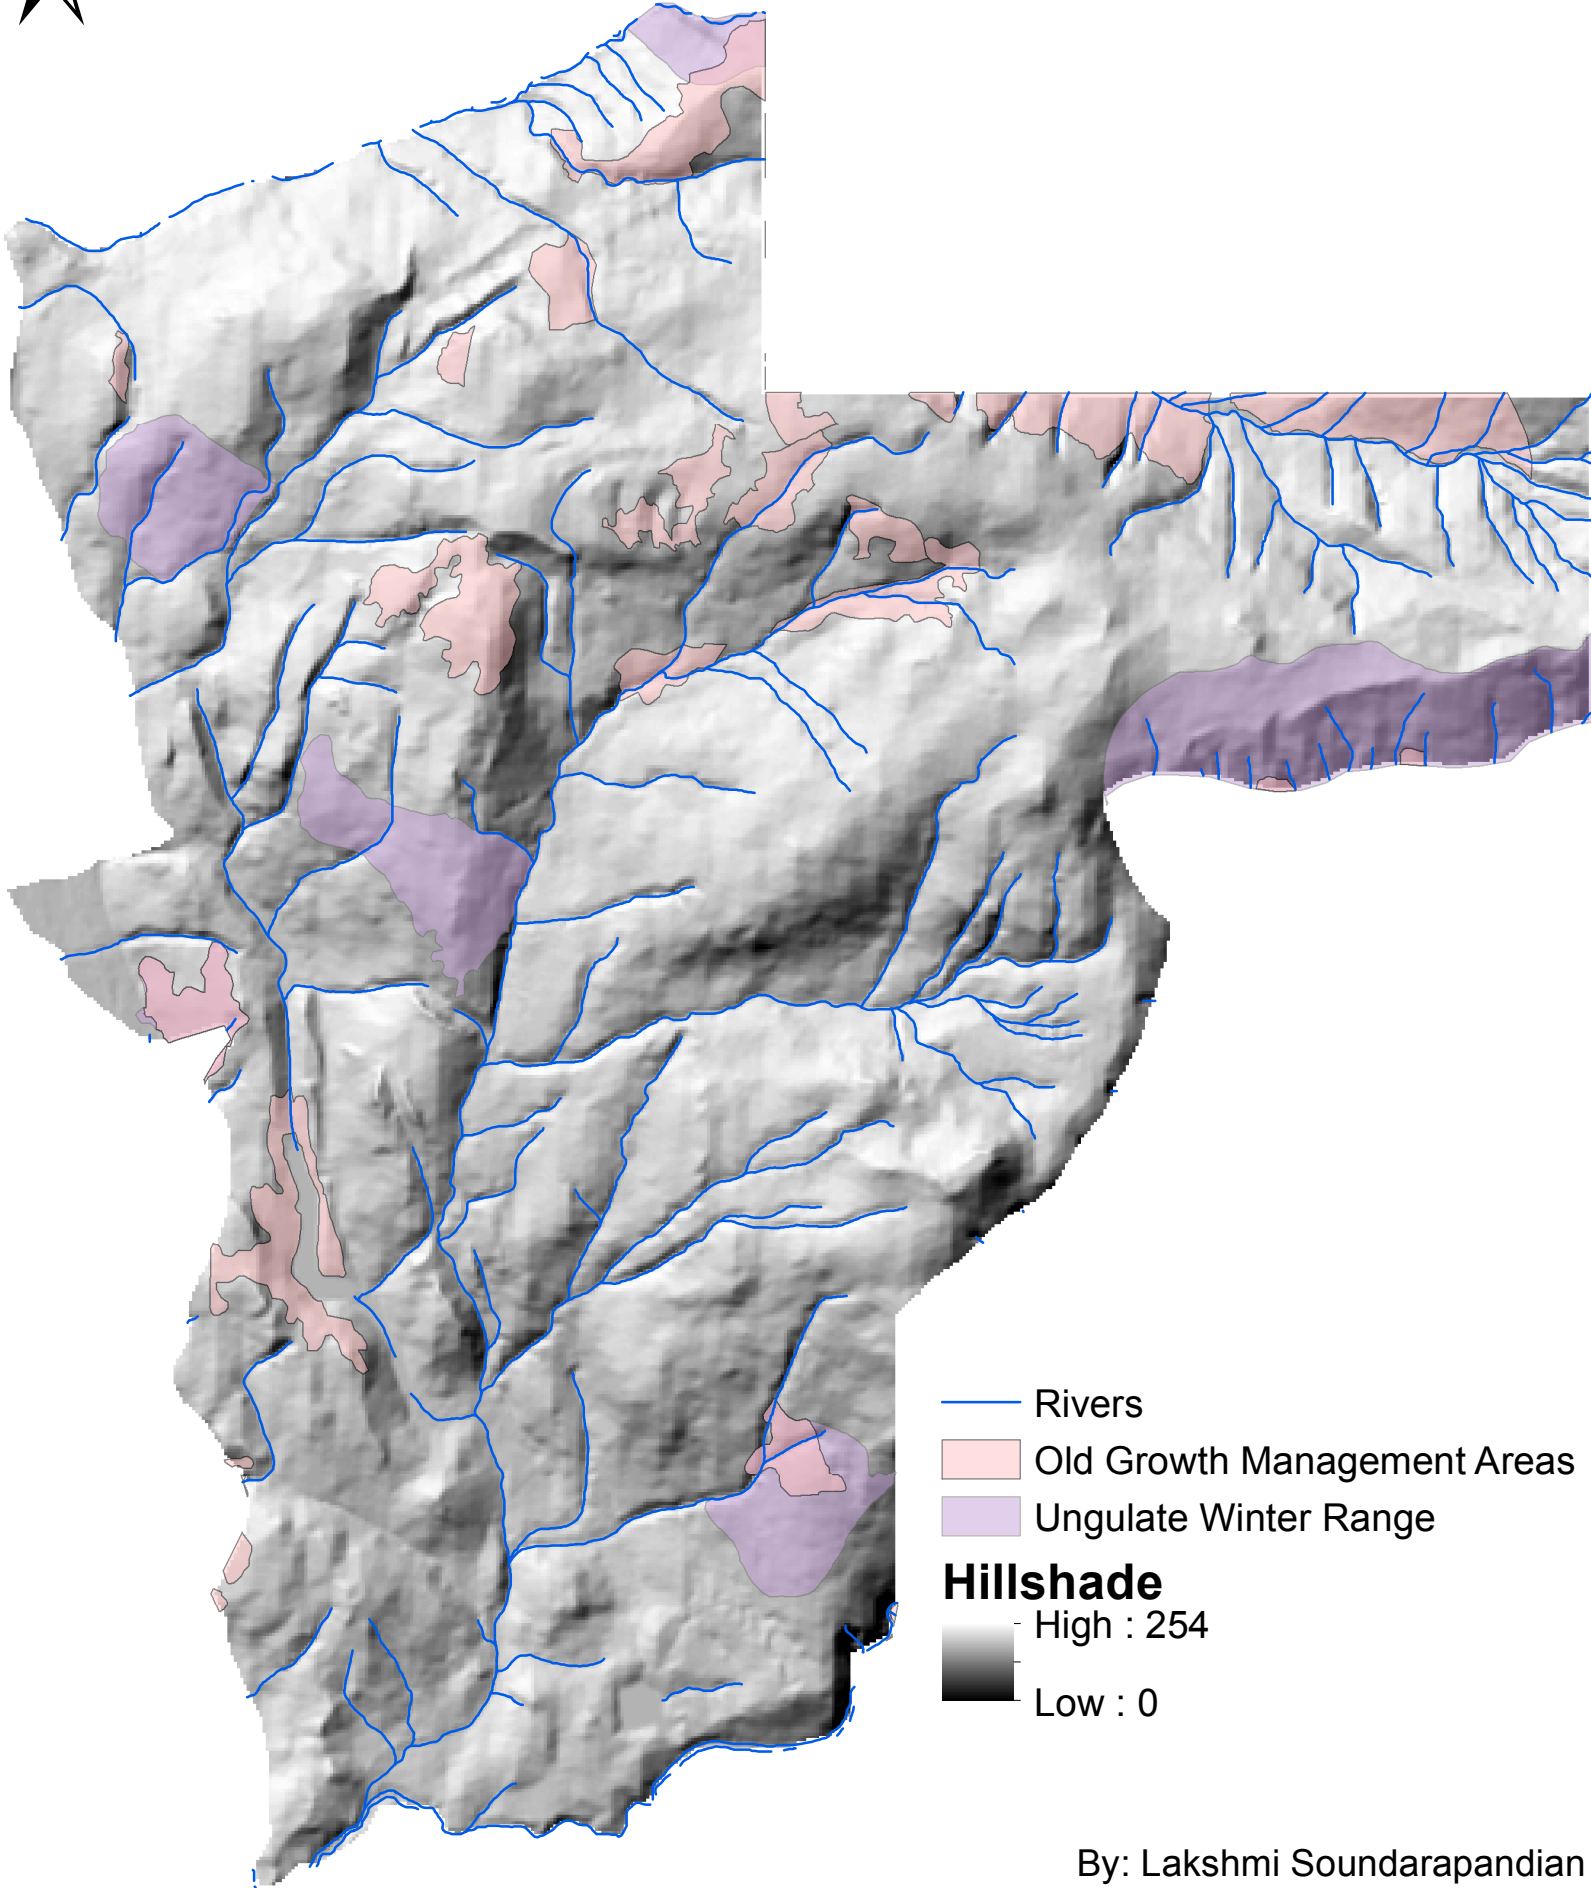

Hillshade of Project Area

With Rivers, Old Growth, and Ungulate Areas

- Rivers
 - Old Growth Management Areas
 - Ungulate Winter Range
- Hillshade**
High : 254
Low : 0

By: Lakshmi Soundarapandian