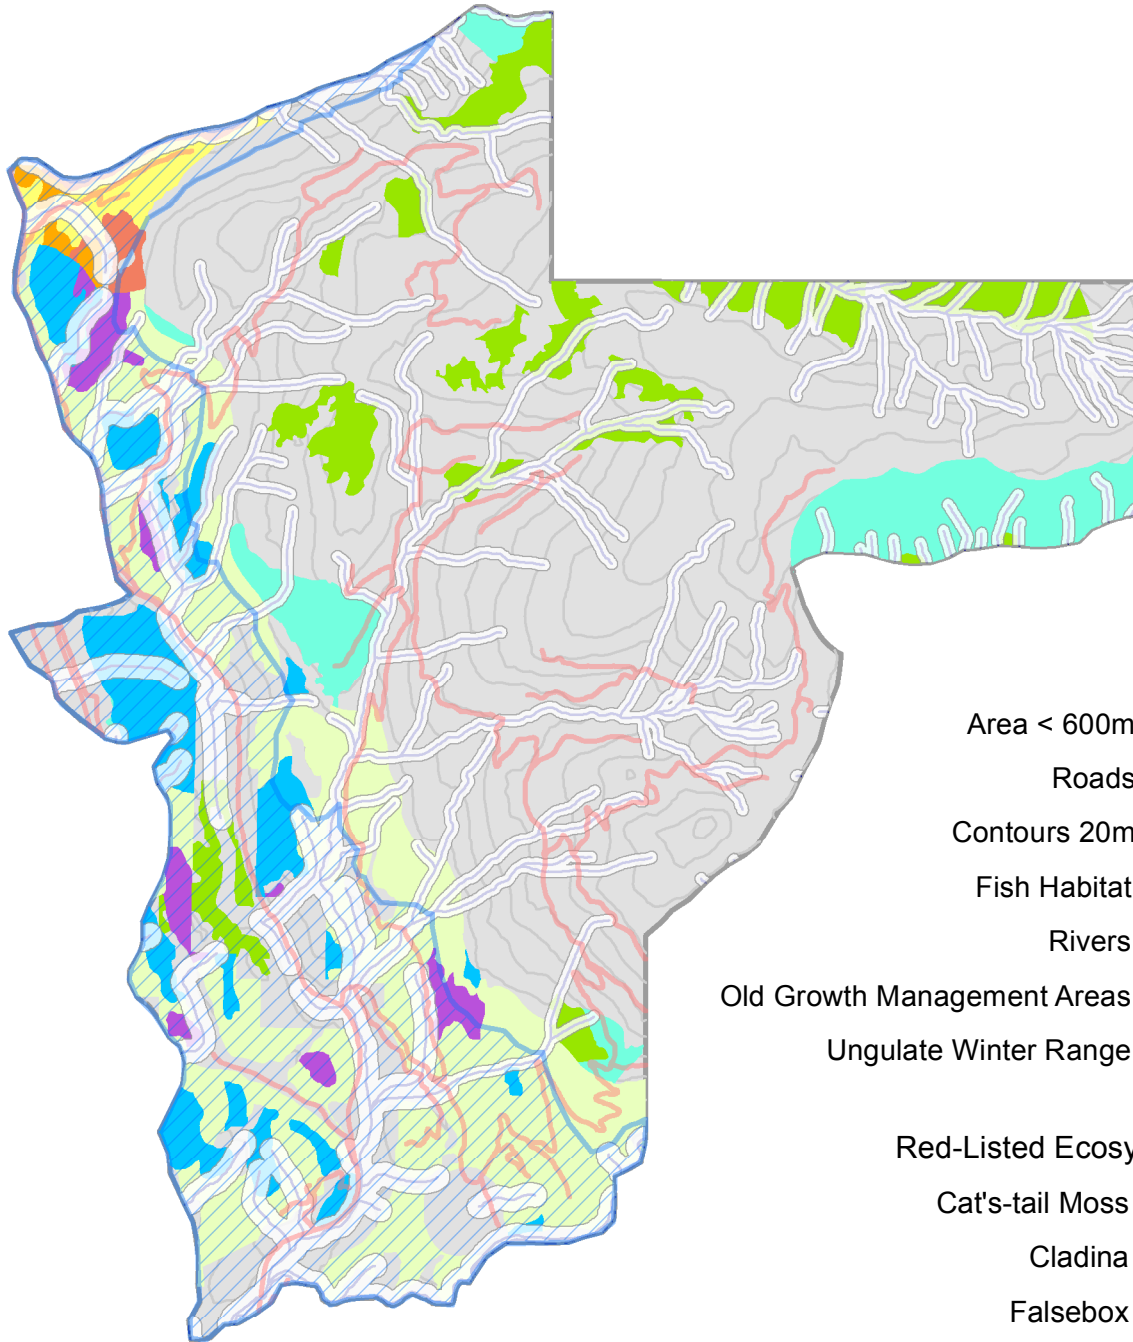

Environmental Impact Assessment

Negatively Affected Areas Within Ski Hill Project Boundaries

Brohm Ridge Area
Squamish, BC

0 0.5 1 2 Kilometers

Red-Listed Ecosystems

- Cat's-tail Moss 
- Cladina 
- Falsebox 
- Flat Moss 
- Kinnikinnick 
- Salal 