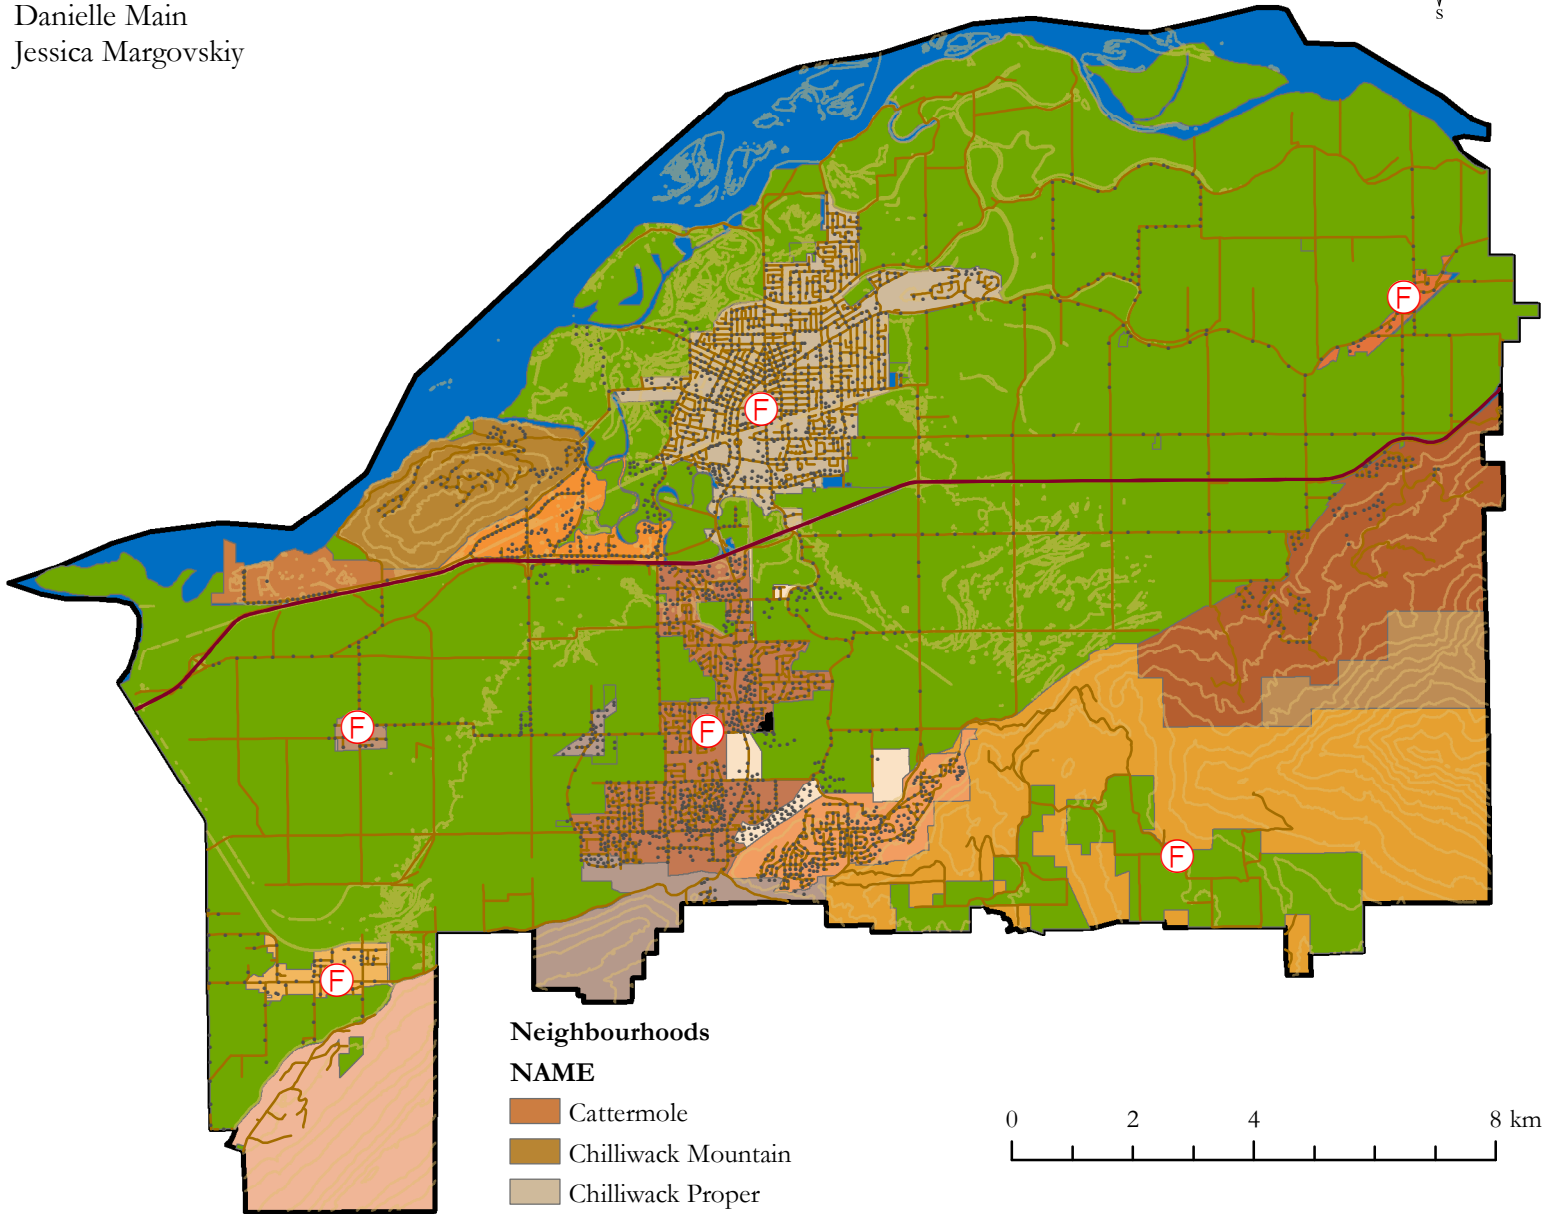

Agricultural Land Reserve (ALR) in City of Chilliwack

Protected Agricultural Land - No Development Permitted

Geob 270

Ellika Cairns
 Stephanie Grondin
 Danielle Main
 Jessica Margovski

Legend

- Agricultural Land Reserve
- F Fire Halls
- Fire Hydrants
- Highway 1
- Roads
- 100m Contour Lines (Index)
- City Boundary

Neighbourhoods

NAME

- Cattermole
- Chilliwack Mountain
- Chilliwack Proper
- Eastern Hillside
- Greendale
- Greendale Area
- Promontory
- Rosedale
- Ryder Lake
- Sardis - Vedder
- Unknown
- Valley North / Fraser River
- Valley South
- Village West
- Yarrow
- Yarrow Area

Coordinate System: NAD 1983 UTM Zone 10N

Projection: Transverse Mercator

Datum: North American 1983

Source: Open Data Catalogue

Unit: Meter