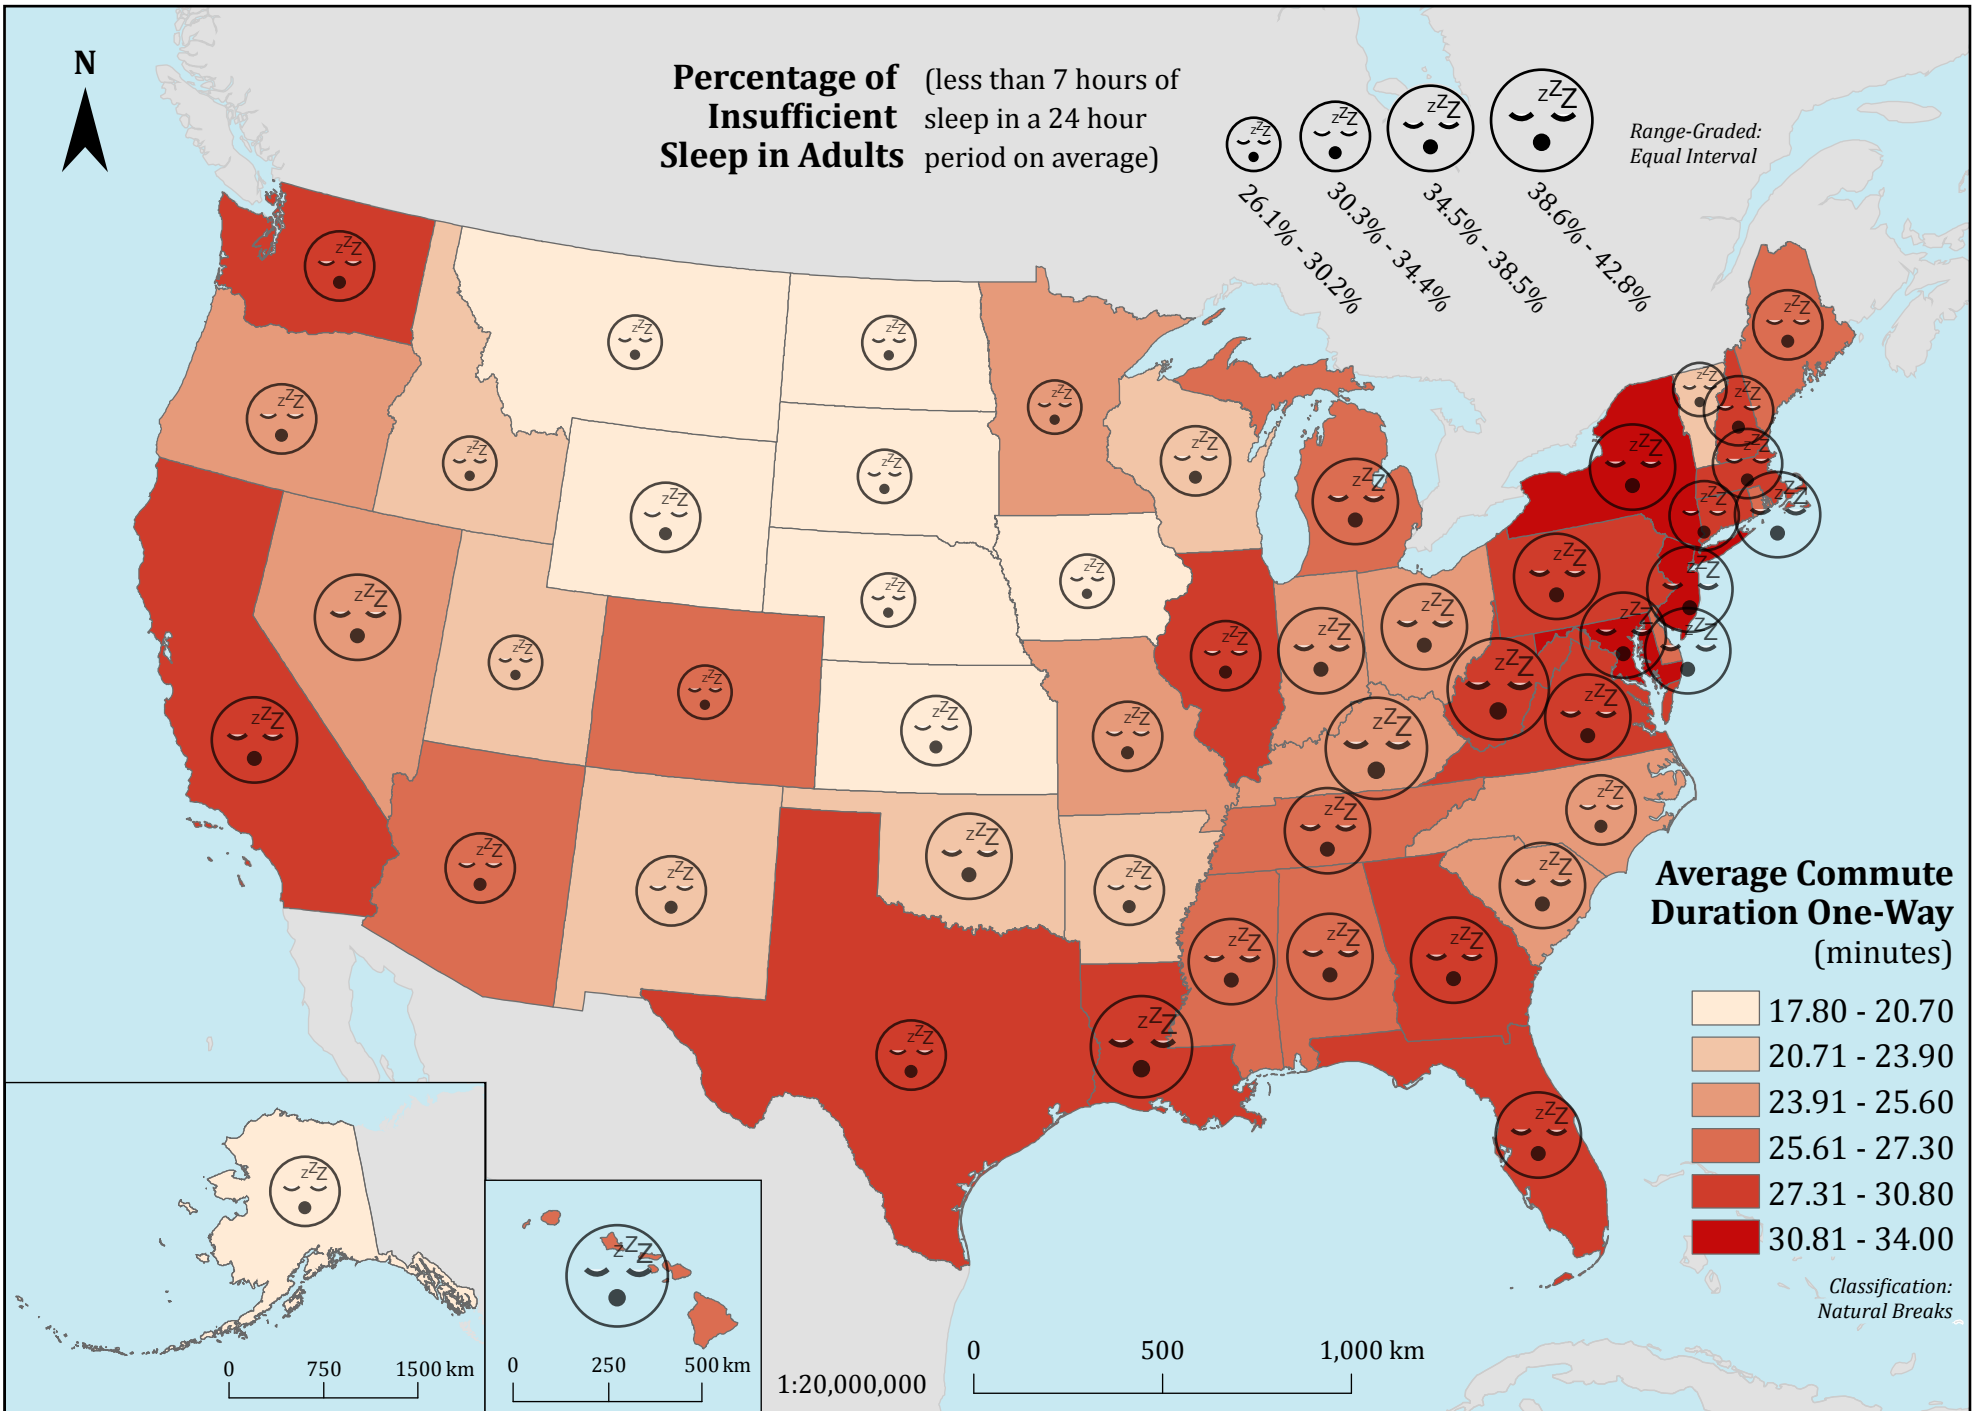

Commute Duration and Sleep Insufficiency in the United States of America (2016)

Projection: North America Albers Equal Area Conic, Alaska Albers Equal Area Conic, Hawaii Albers Equal Area Conic

Source: America FactFinder, US Census Bureau, America's Health Rankings (2016)

Stephanie Grondin | 42863150

Geob 372 L1B

November 27, 2019