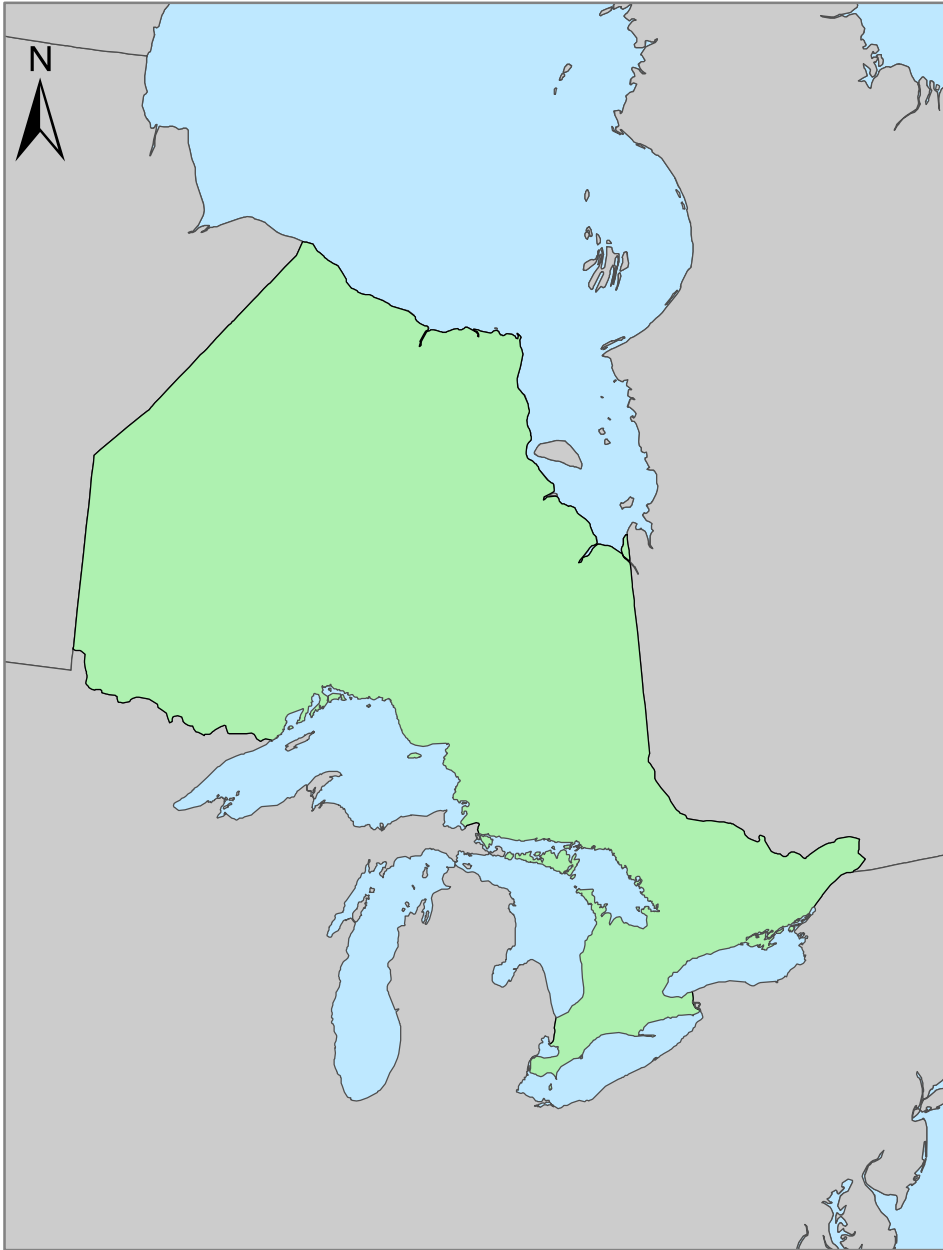

# Comparing Ontario to Germany in Equal Area Projection

## ONTARIO

0 125 250 500 km

1:15,000,000

Projection: Ontario Albers Equal Area Conic

## GERMANY

Source: Geob 372 Data

Projection: Europe Albers Equal Area Conic