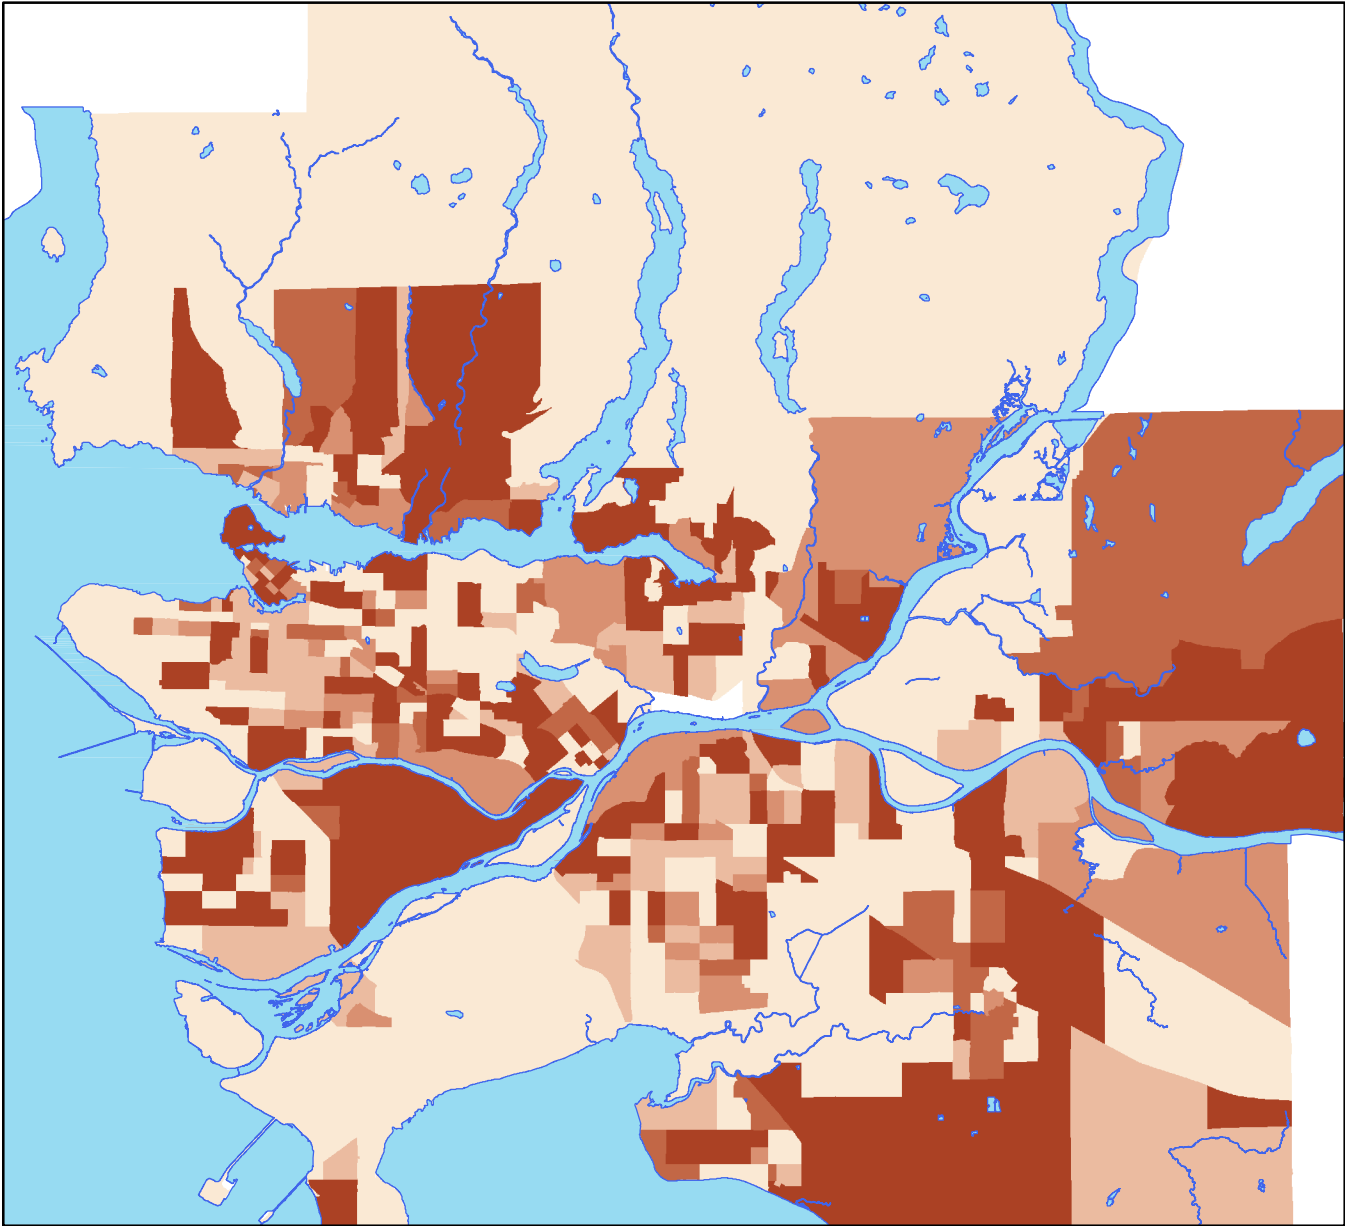

Normalized Renter Density in Metro Vancouver

Normalized Renter Density (CT Scale)

-  0.897360762 - 1
-  0.680677925 - 0.897360762
-  0.406973289 - 0.680677925
-  0.15227592 - 0.406973289
-  0.030629415 - 0.15227592
-  No Data
-  Lakes, Large Rivers and Other Water