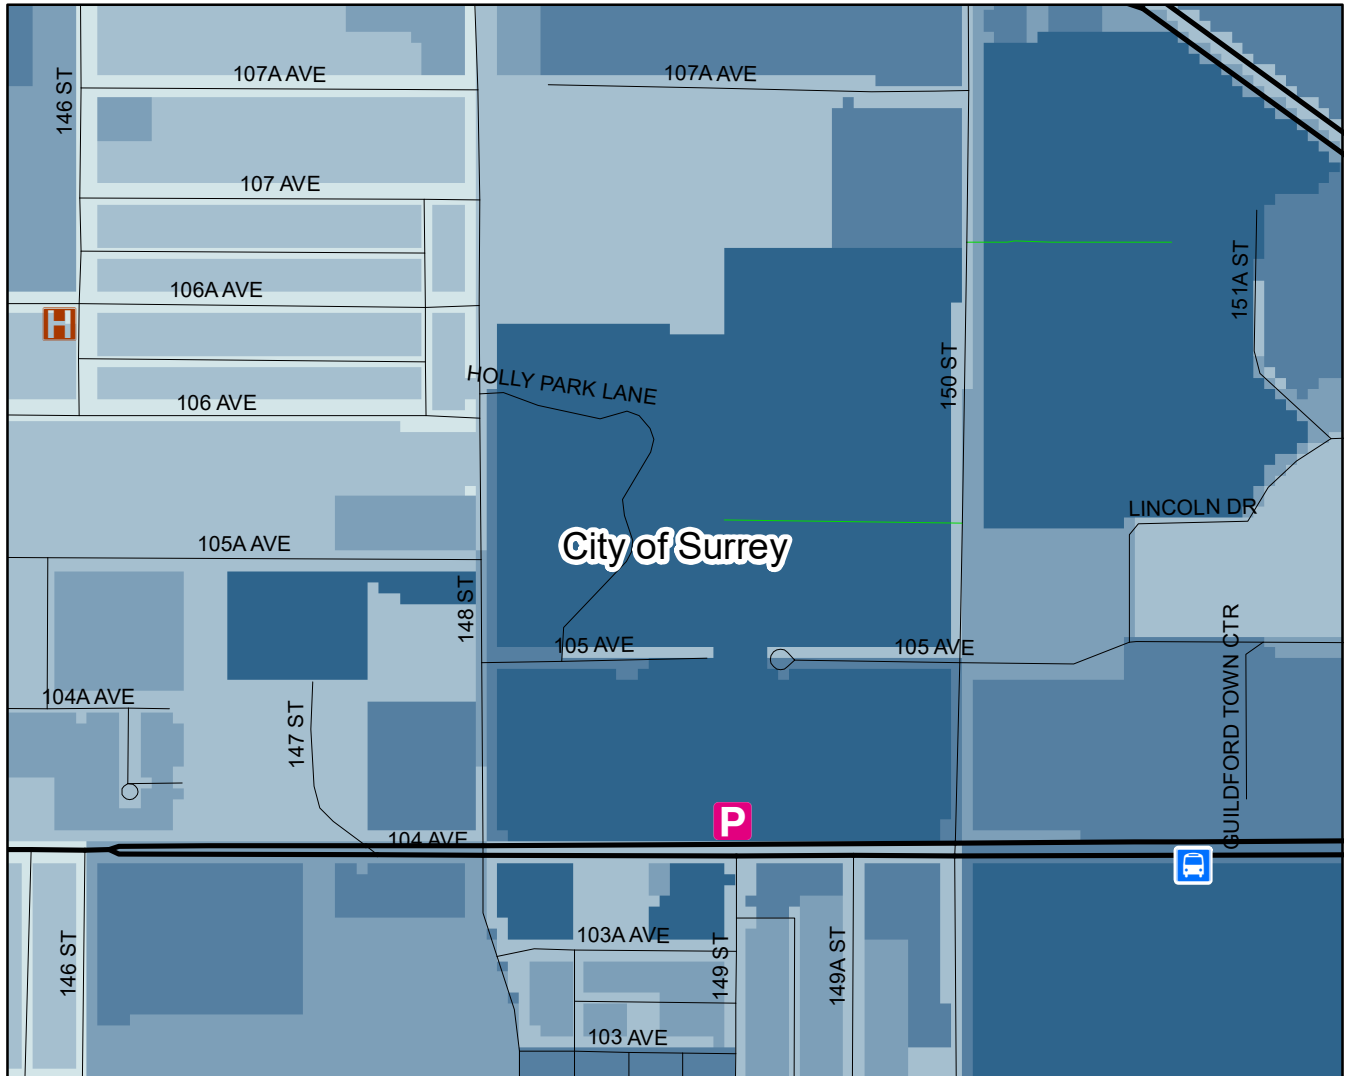

Proposed Car Share Parking Location in Surrey, B.C. (104th Ave and 149th St)

1:7,000

Data Source: Metro Vancouver Open Data Catalogue, Canadian Census Analyser (CHASS), Geography GDrive, Data BC, DMTI Spatial Inc.

Projection: : NAD 1983 UTM Zone 10N