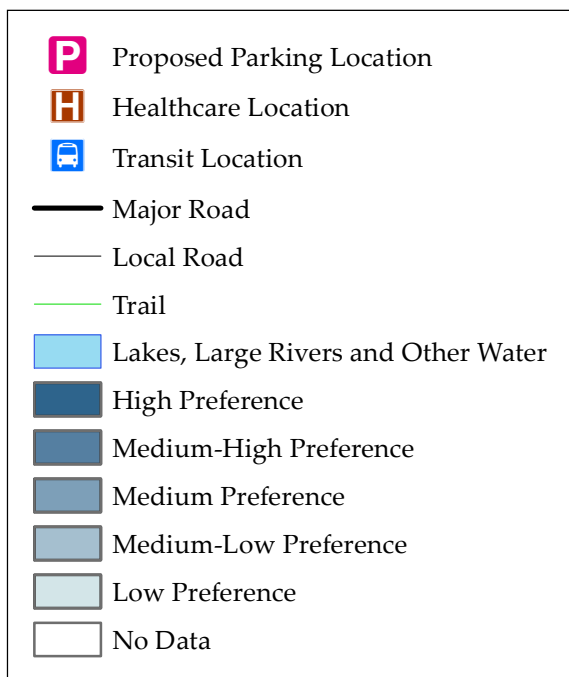

Proposed Car Share Parking Location in Surrey, B.C. (104th Ave and 149th St)

1:7,000

Data Source: Metro Vancouver Open Data Catalogue, Canadian Census Analyser (CHASS), Geography GDrive, Data BC, DMTI Spatial Inc.

Projection: : NAD 1983 UTM Zone 10N